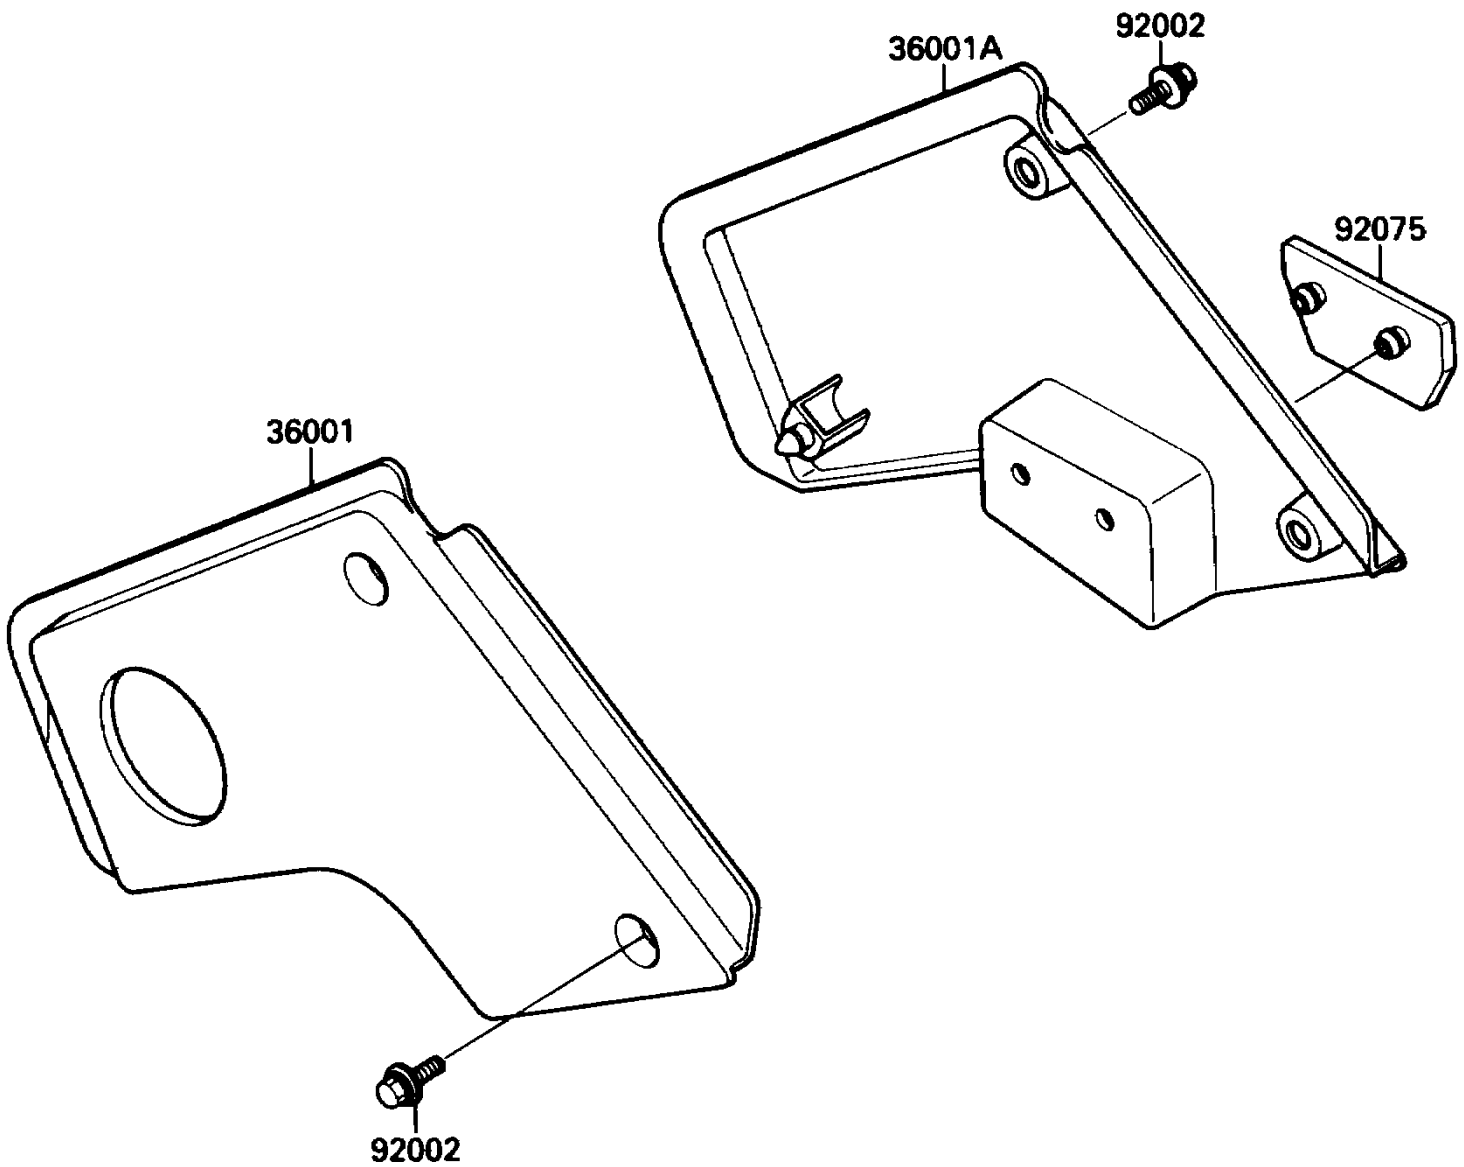

1987 Tecate 4

PARTS DIAGRAM

Side Covers

F2611-0015

1987 Tecate 4

PARTS LIST

Side Covers

ITEM NAME	PART NUMBER	QUANTITY
-----------	-------------	----------
