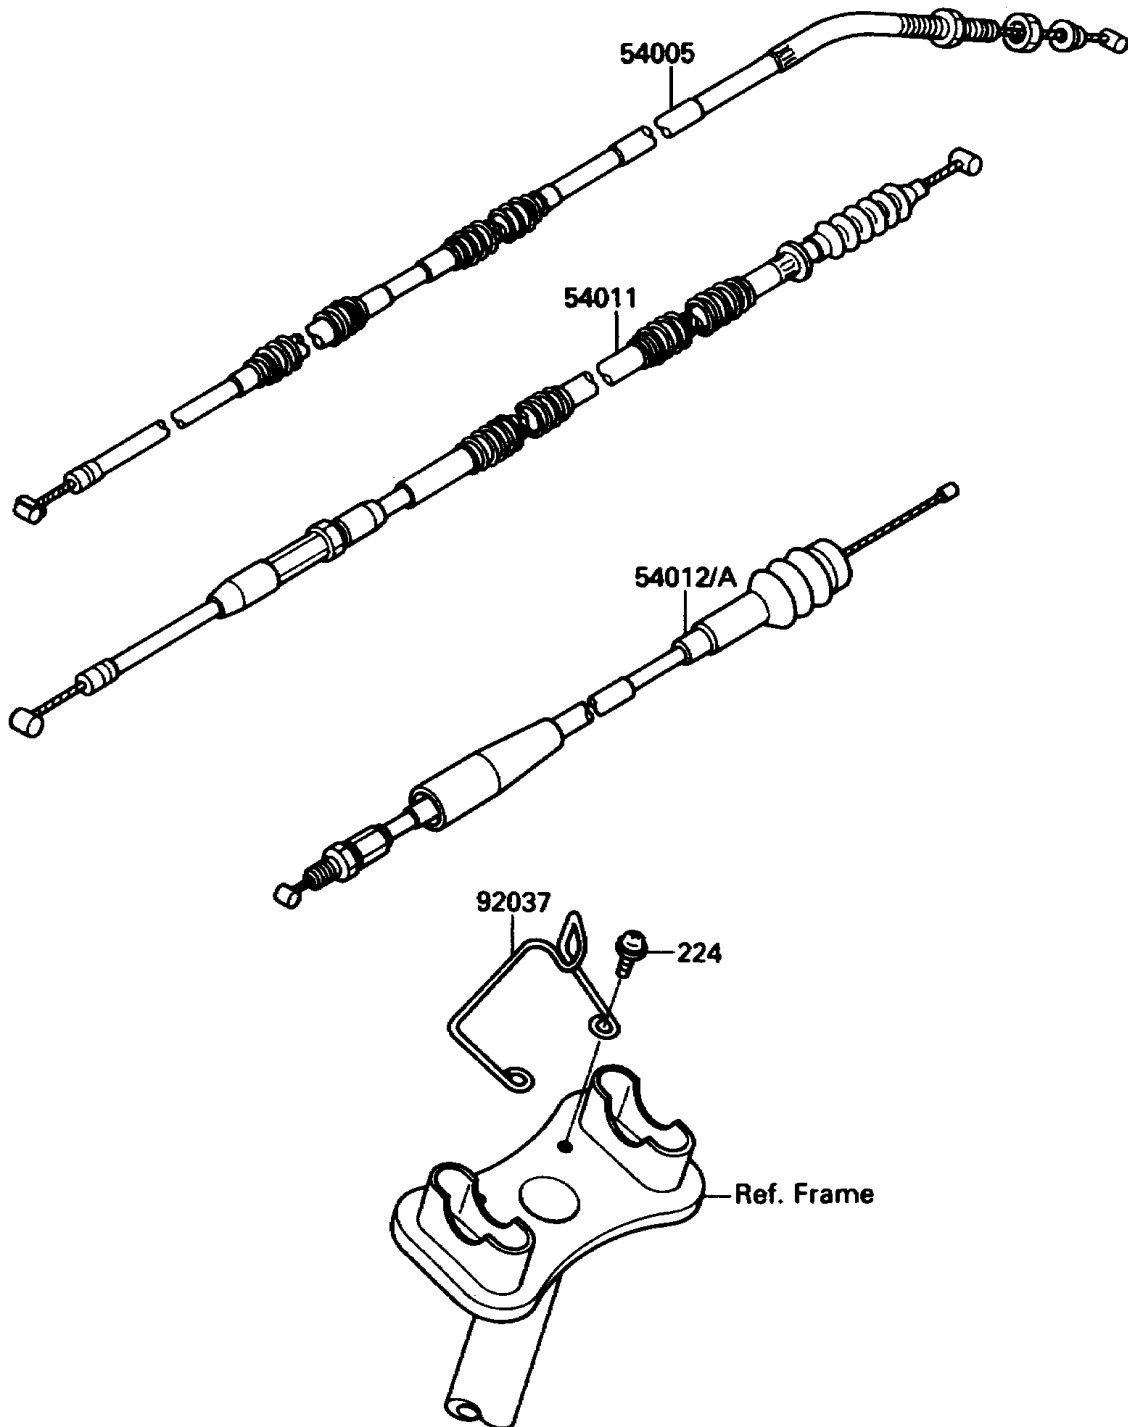

1987 Tecate 4

PARTS DIAGRAM

Cables

F2540-0278

1987 Tecate 4

PARTS LIST

Cables

ITEM NAME

PART NUMBER

QUANTITY
