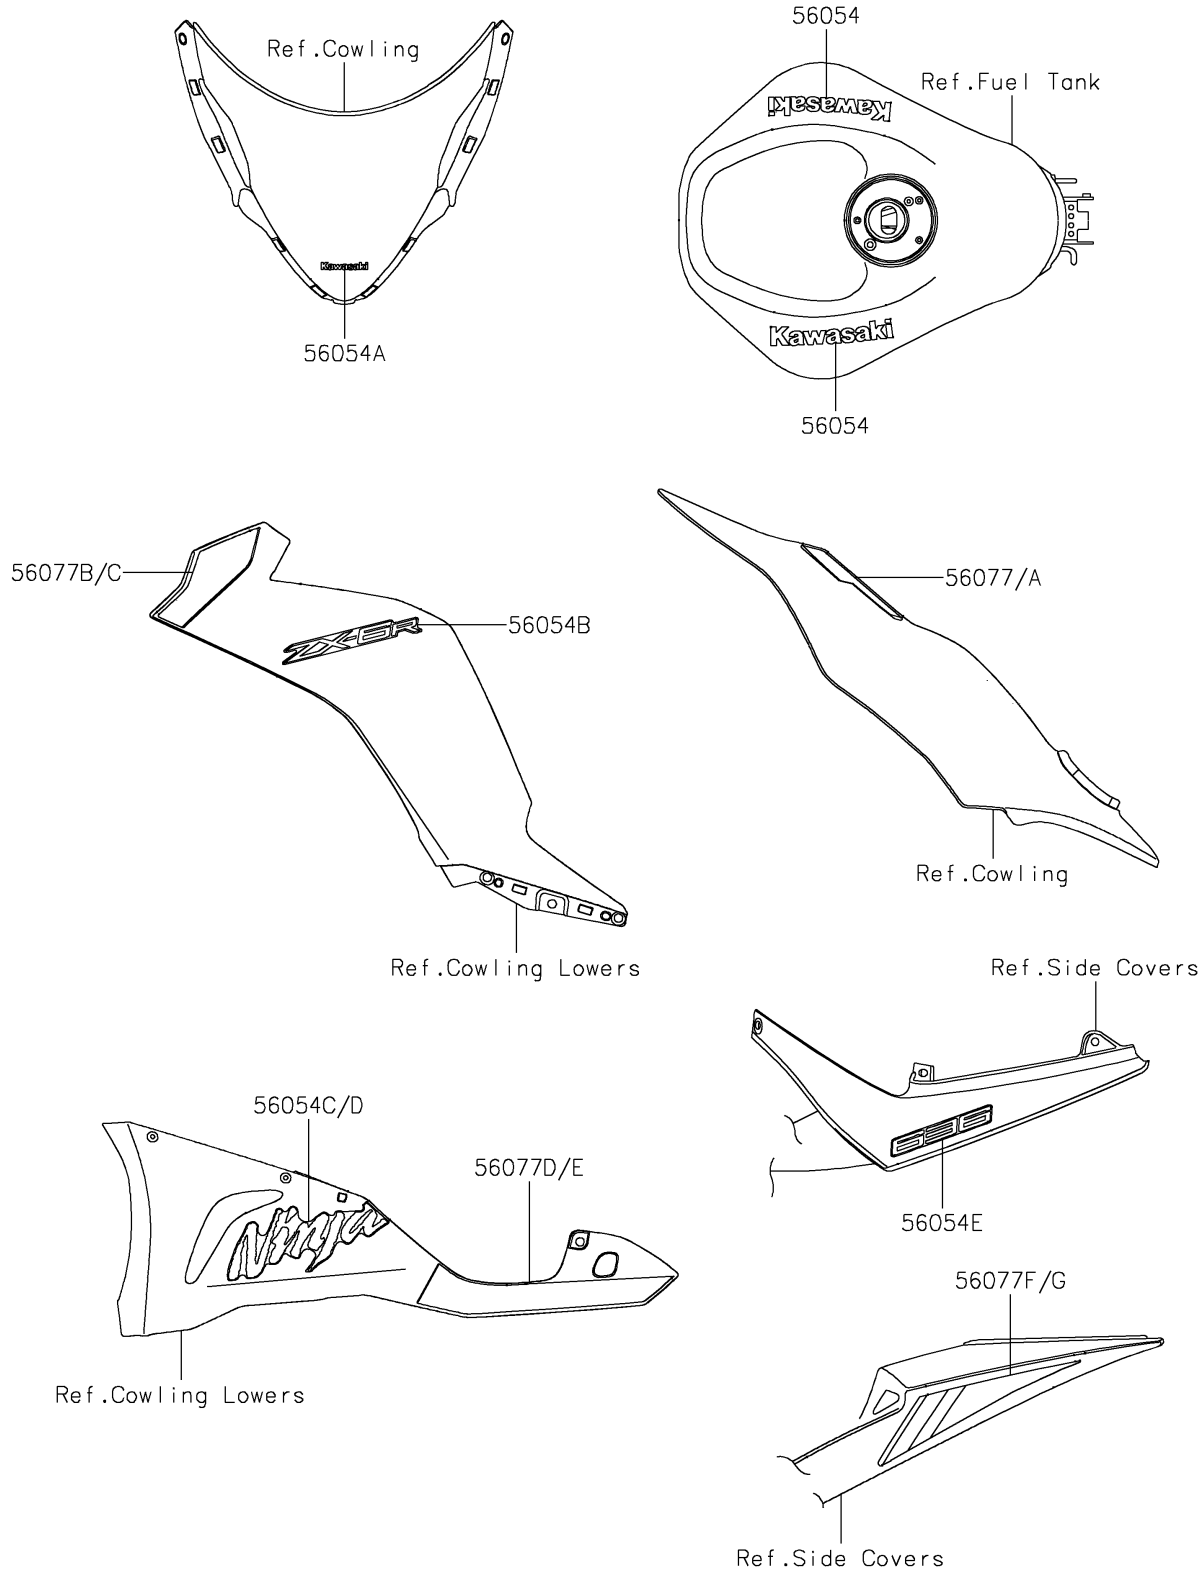

2025 Ninja ZX-6R

PARTS DIAGRAM

Decals(White)(KSFAN/KSFAL)(CA,US)

F2861B

2025 Ninja ZX-6R

PARTS LIST

Decals(White)(KSFAN/KSFAL)(CA,US)

ITEM NAME

PART NUMBER

QUANTITY
