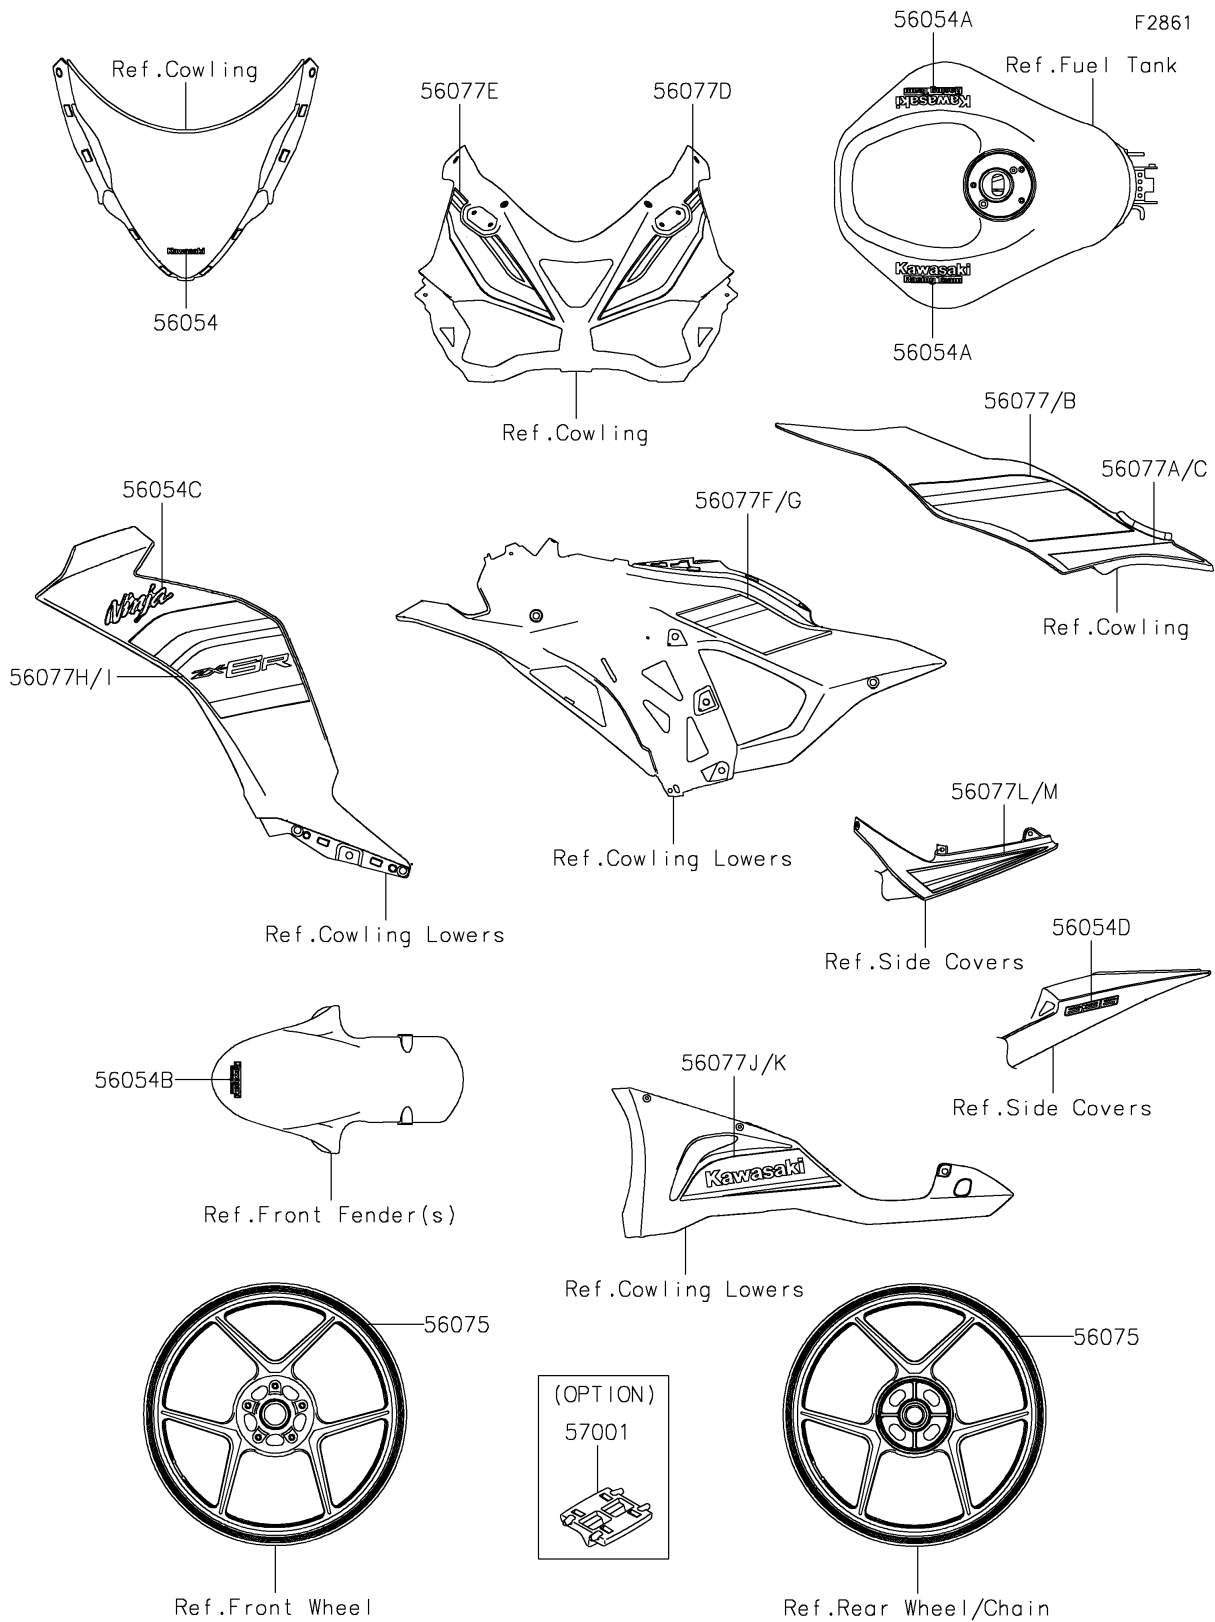

2025 Ninja ZX-6R

PARTS DIAGRAM

Decals(Green)(KSFAN/KSFAL)

Kawasaki

Let the Good Times Roll®

2025 Ninja ZX-6R

PARTS LIST

Decals(Green)(KSFAN/KSFAL)

ITEM NAME	PART NUMBER	QUANTITY
MARK,WINDSHIELD,KAWASAKI (Ref # 56054)	56054-2509	1
MARK,FUEL TANK,KRT (Ref # 56054A)	56054-2820	2
MARK,FR FENDER,KRT (Ref # 56054B)	56054-2821	1
MARK,SIDE COWL.,NINJA (Ref # 56054C)	56054-4299	2
MARK,TAIL COVER,636 (Ref # 56054D)	56054-4300	2
PATTERN,WHEEL,GRN/BLK,6X1079 (Ref # 56075)	56075-1693	4
PATTERN,SIDE COVER,LH,UPP (Ref # 56077)	56077-2338	1
PATTERN,SIDE COVER,LH,LWR (Ref # 56077A)	56077-2339	1
PATTERN,SIDE COVER,RH,UPP (Ref # 56077B)	56077-2340	1
PATTERN,SIDE COVER,RH,LWR (Ref # 56077C)	56077-2341	1
PATTERN,UPP COWL.,LH (Ref # 56077D)	56077-2342	1
PATTERN,UPP COWL.,RH (Ref # 56077E)	56077-2343	1
PATTERN,SIDE COWL.,LH (Ref # 56077F)	56077-2344	1
PATTERN,SIDE COWL.,RH (Ref # 56077G)	56077-2345	1
PATTERN,SIDE COVER,LH,OUTER (Ref # 56077H)	56077-2346	1
PATTERN,SIDE COVER,RH,OUTER (Ref # 56077I)	56077-2347	1
PATTERN,LWR COWL.,LH (Ref # 56077J)	56077-2348	1
PATTERN,LWR COWL.,RH (Ref # 56077K)	56077-2349	1
PATTERN,TAIL COVER,LH (Ref # 56077L)	56077-2350	1
PATTERN,TAIL COVER,RH (Ref # 56077M)	56077-2351	1
RIM STRIPE APPLICATOR (Ref # 57001)	57001-1752	AR