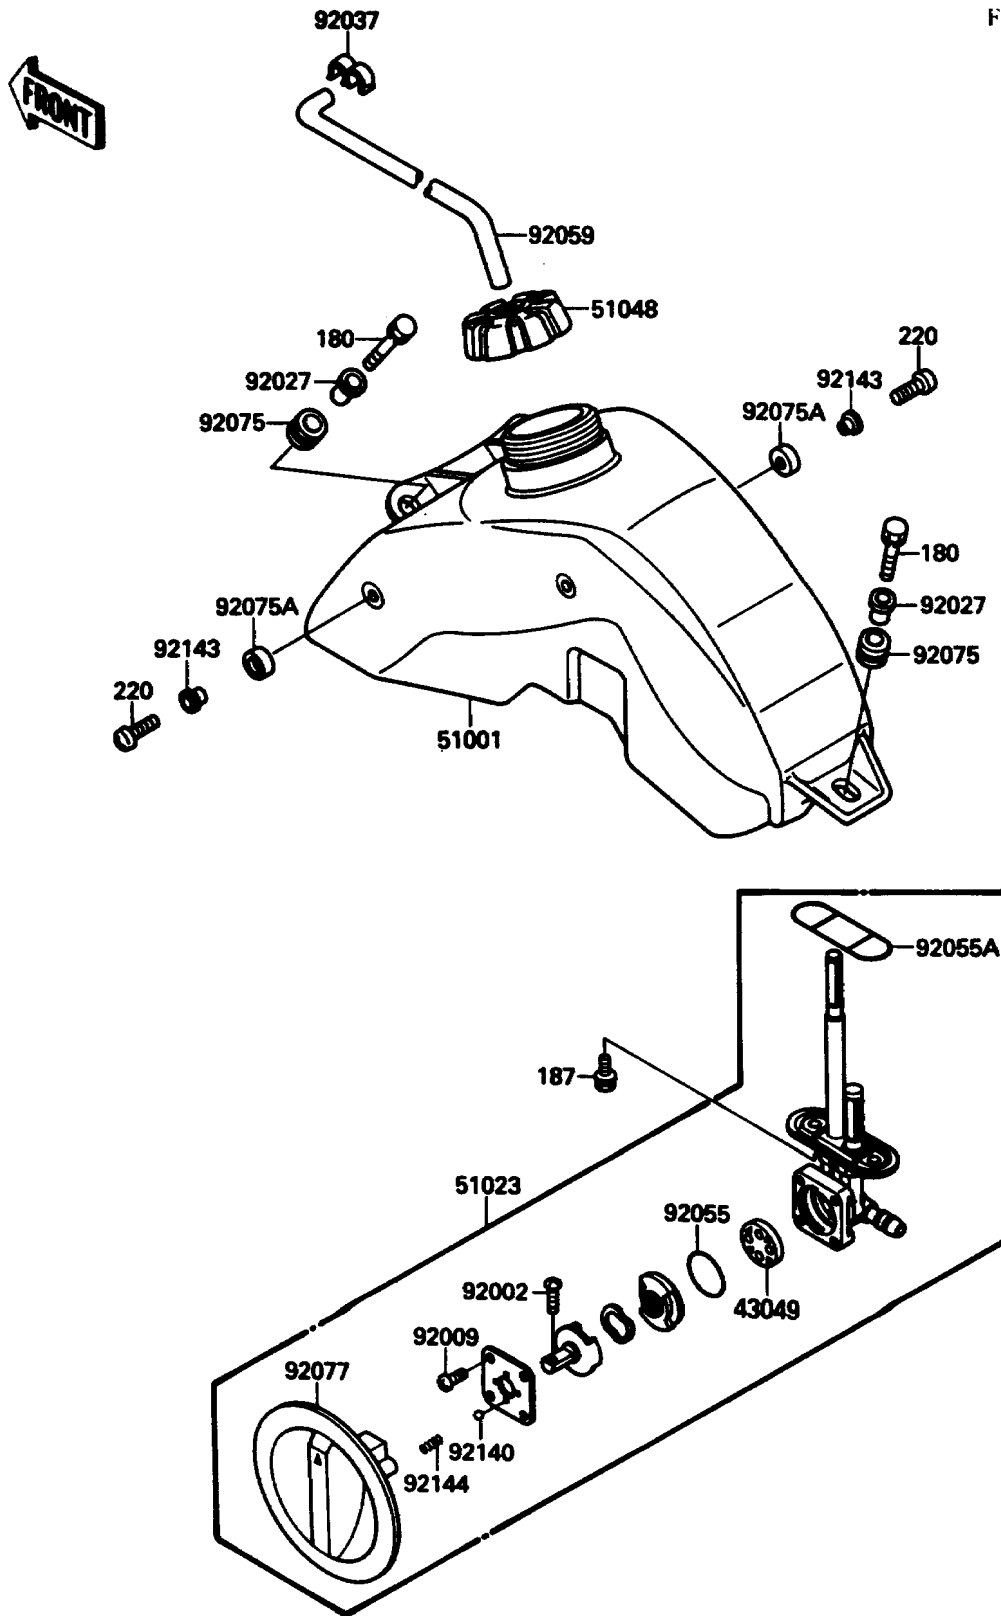

# 1987 Tecate 4

## PARTS DIAGRAM

### Fuel Tank

F2410-0358

## PARTS LIST

Fuel Tank

**Kawasaki**

Let the Good Times Roll®

**ITEM NAME**

**PART NUMBER**

**QUANTITY**

---