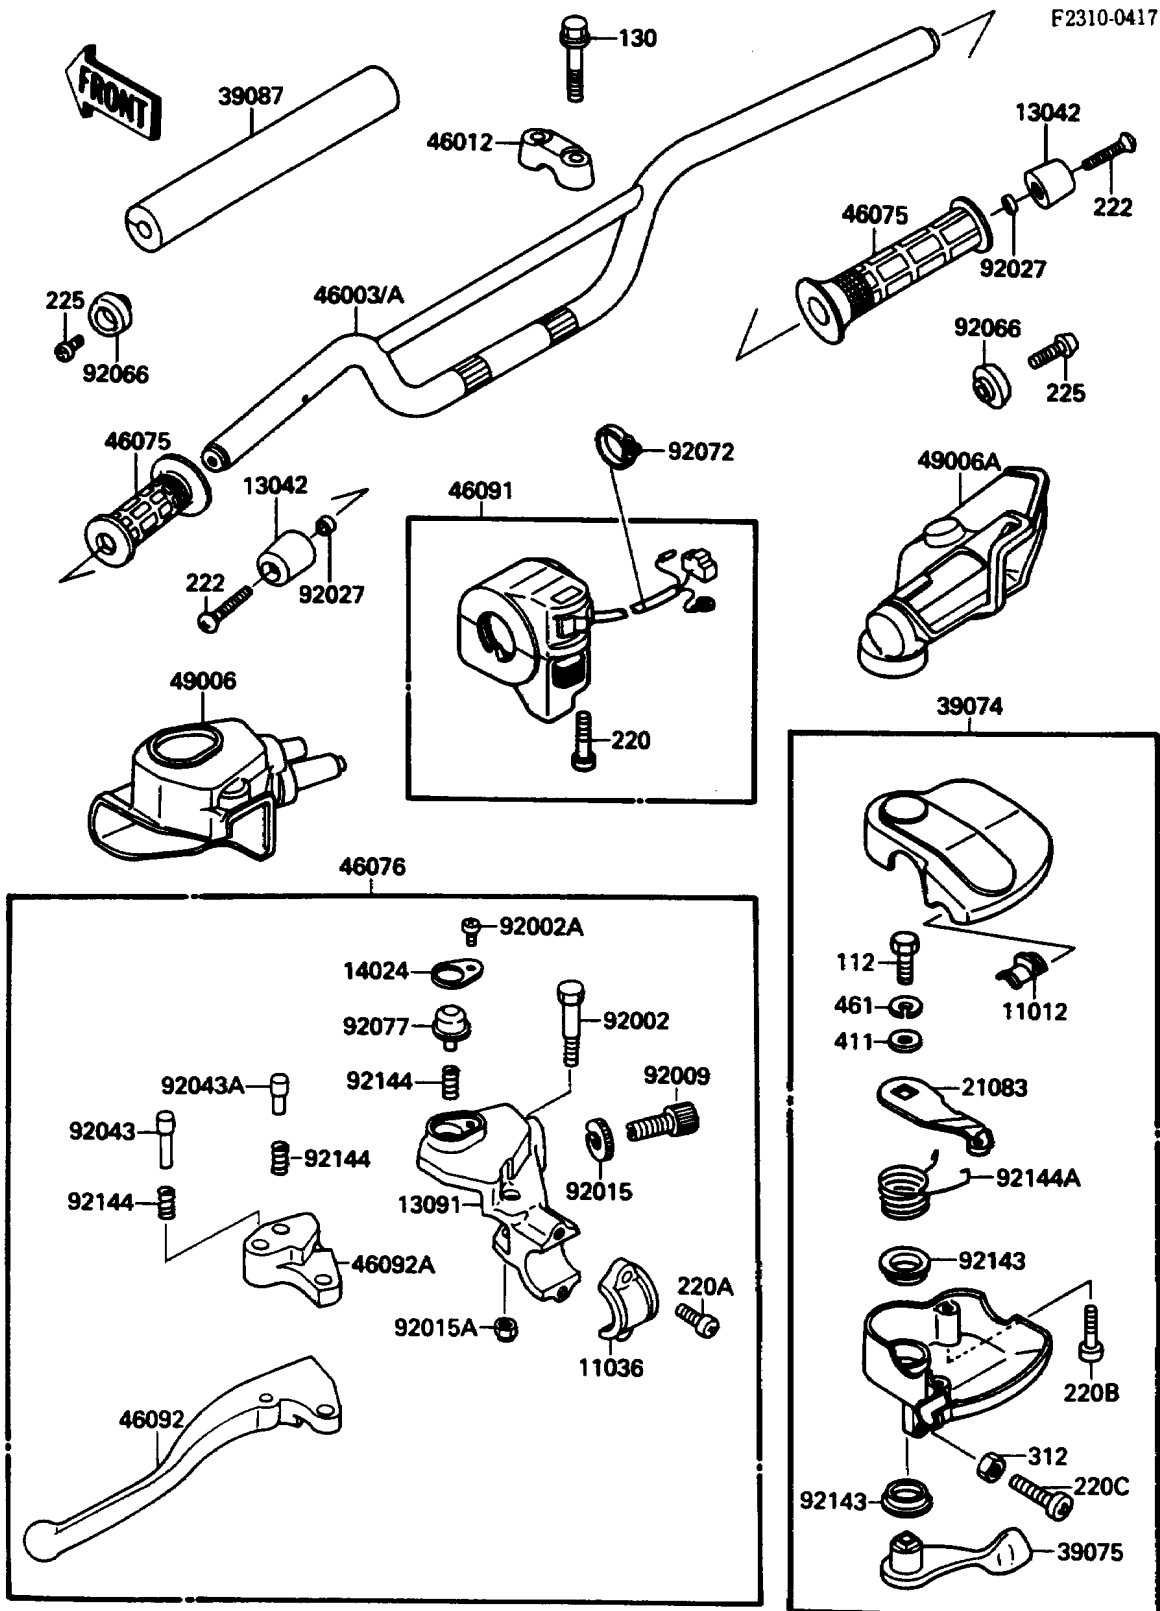

1987 Tecate 4

PARTS DIAGRAM

Handlebar

1987 Tecate 4

PARTS LIST

Handlebar

Kawasaki

Let the Good Times Roll®

ITEM NAME

PART NUMBER

QUANTITY
