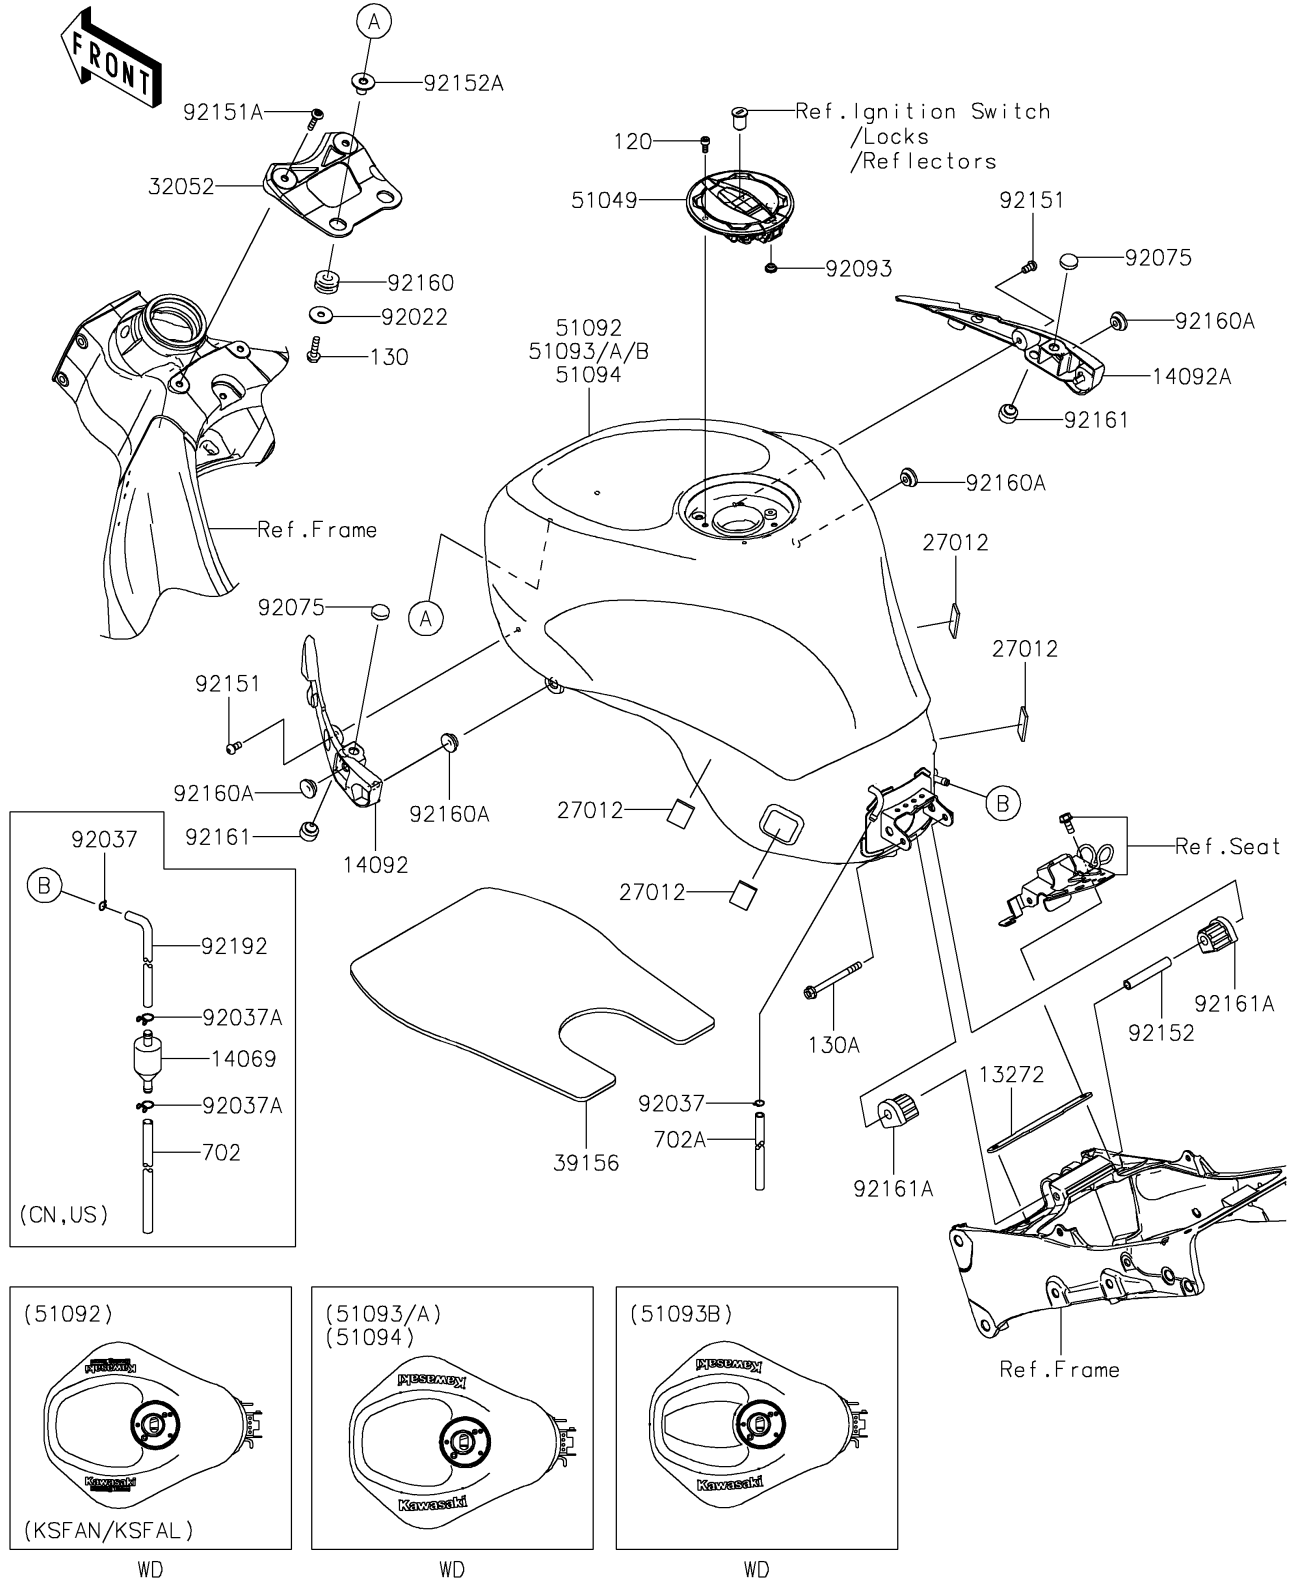

2026 NINJA® ZX™-6R

PARTS DIAGRAM

Fuel Tank

F2410

2026 NINJA[®] ZX[™]-6R

PARTS LIST

Fuel Tank

ITEM NAME

PART NUMBER

QUANTITY
