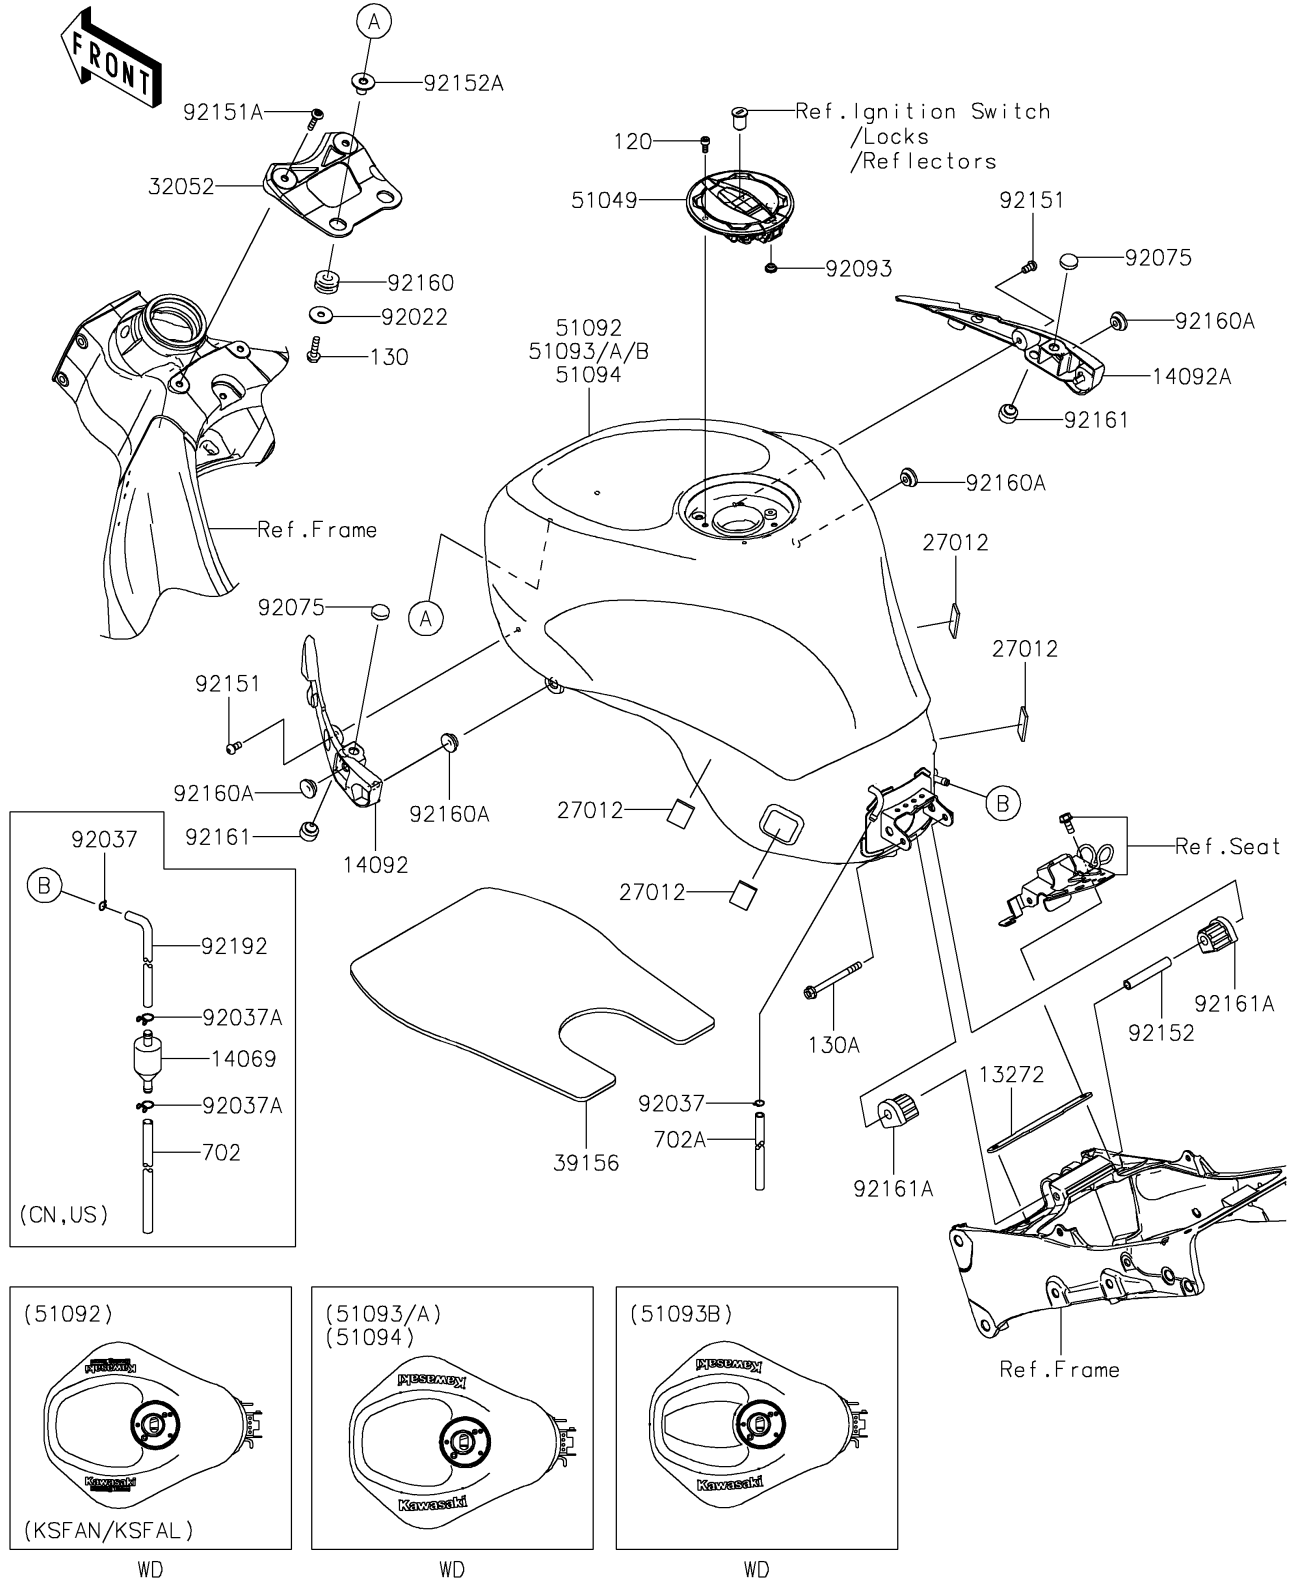

2025 Ninja ZX-6R

PARTS DIAGRAM

Fuel Tank

F2410

2025 Ninja ZX-6R

PARTS LIST

Fuel Tank

ITEM NAME	PART NUMBER	QUANTITY
-----------	-------------	----------
