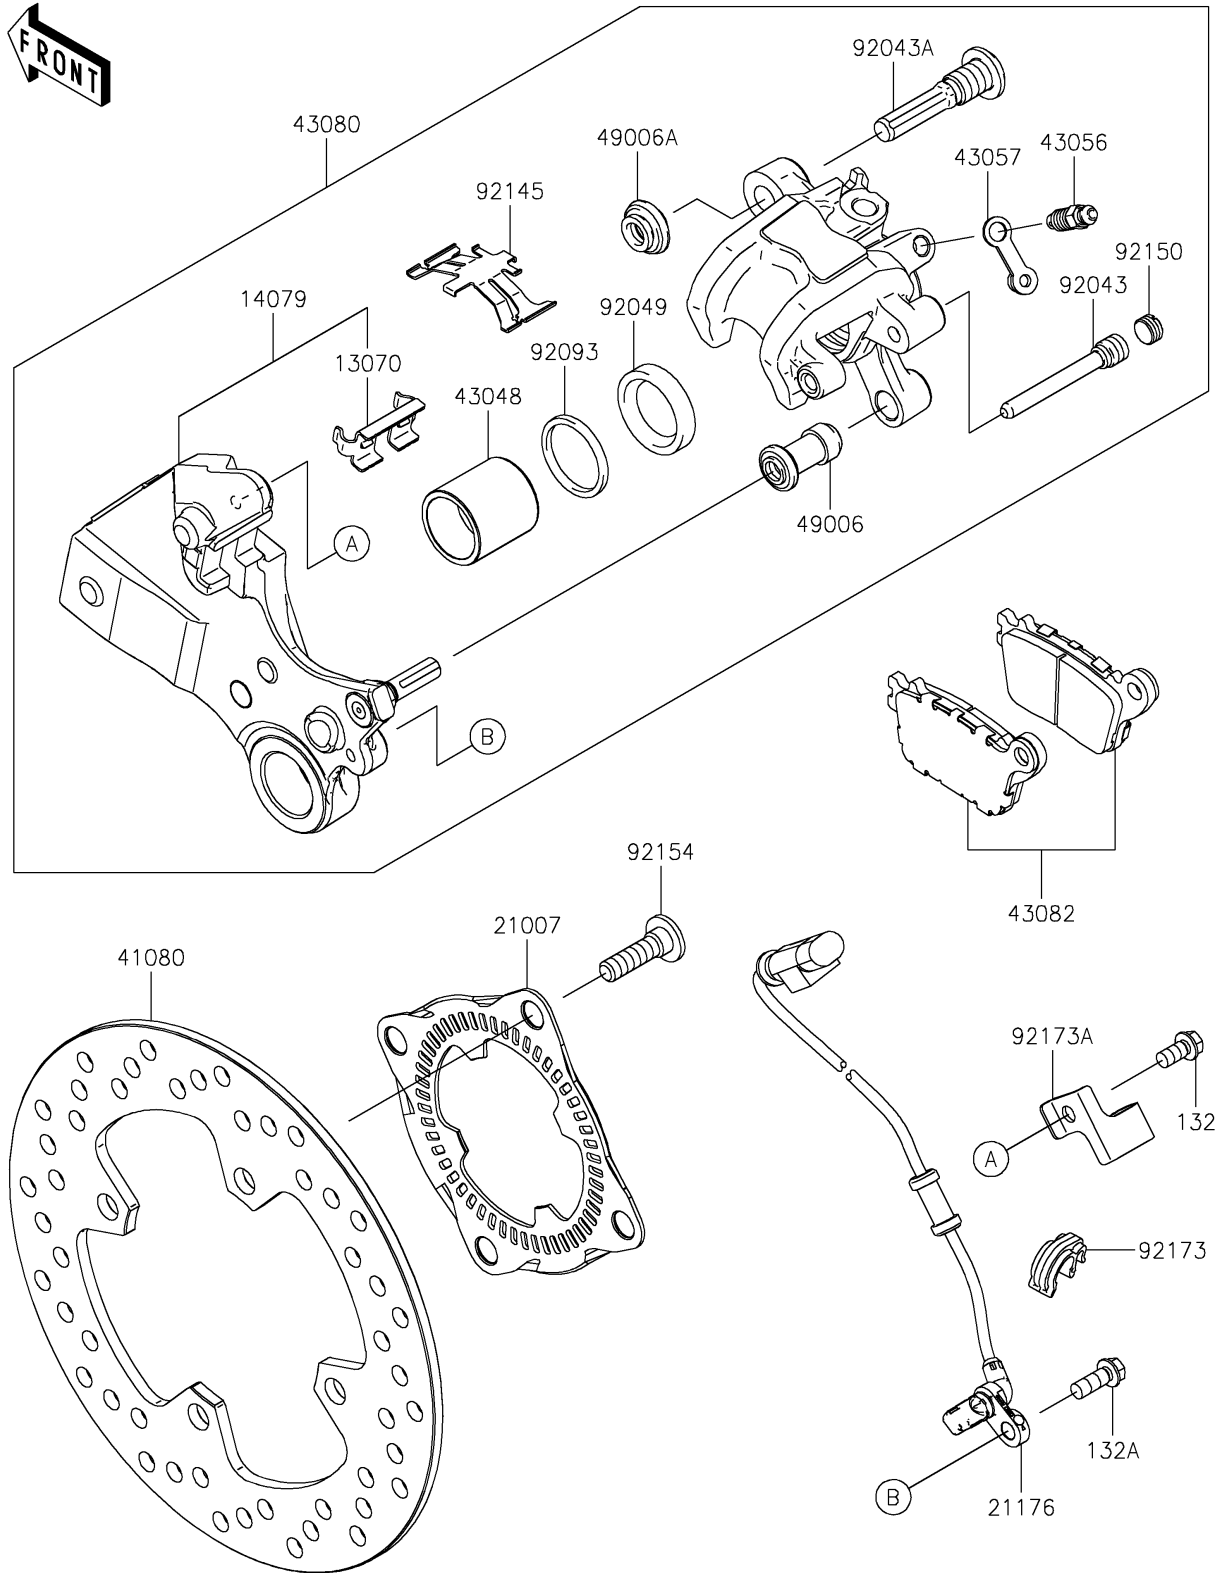

2025 Ninja ZX-6R

PARTS DIAGRAM

Rear Brake

F2294

2025 Ninja ZX-6R

PARTS LIST

Rear Brake

ITEM NAME

PART NUMBER

QUANTITY
