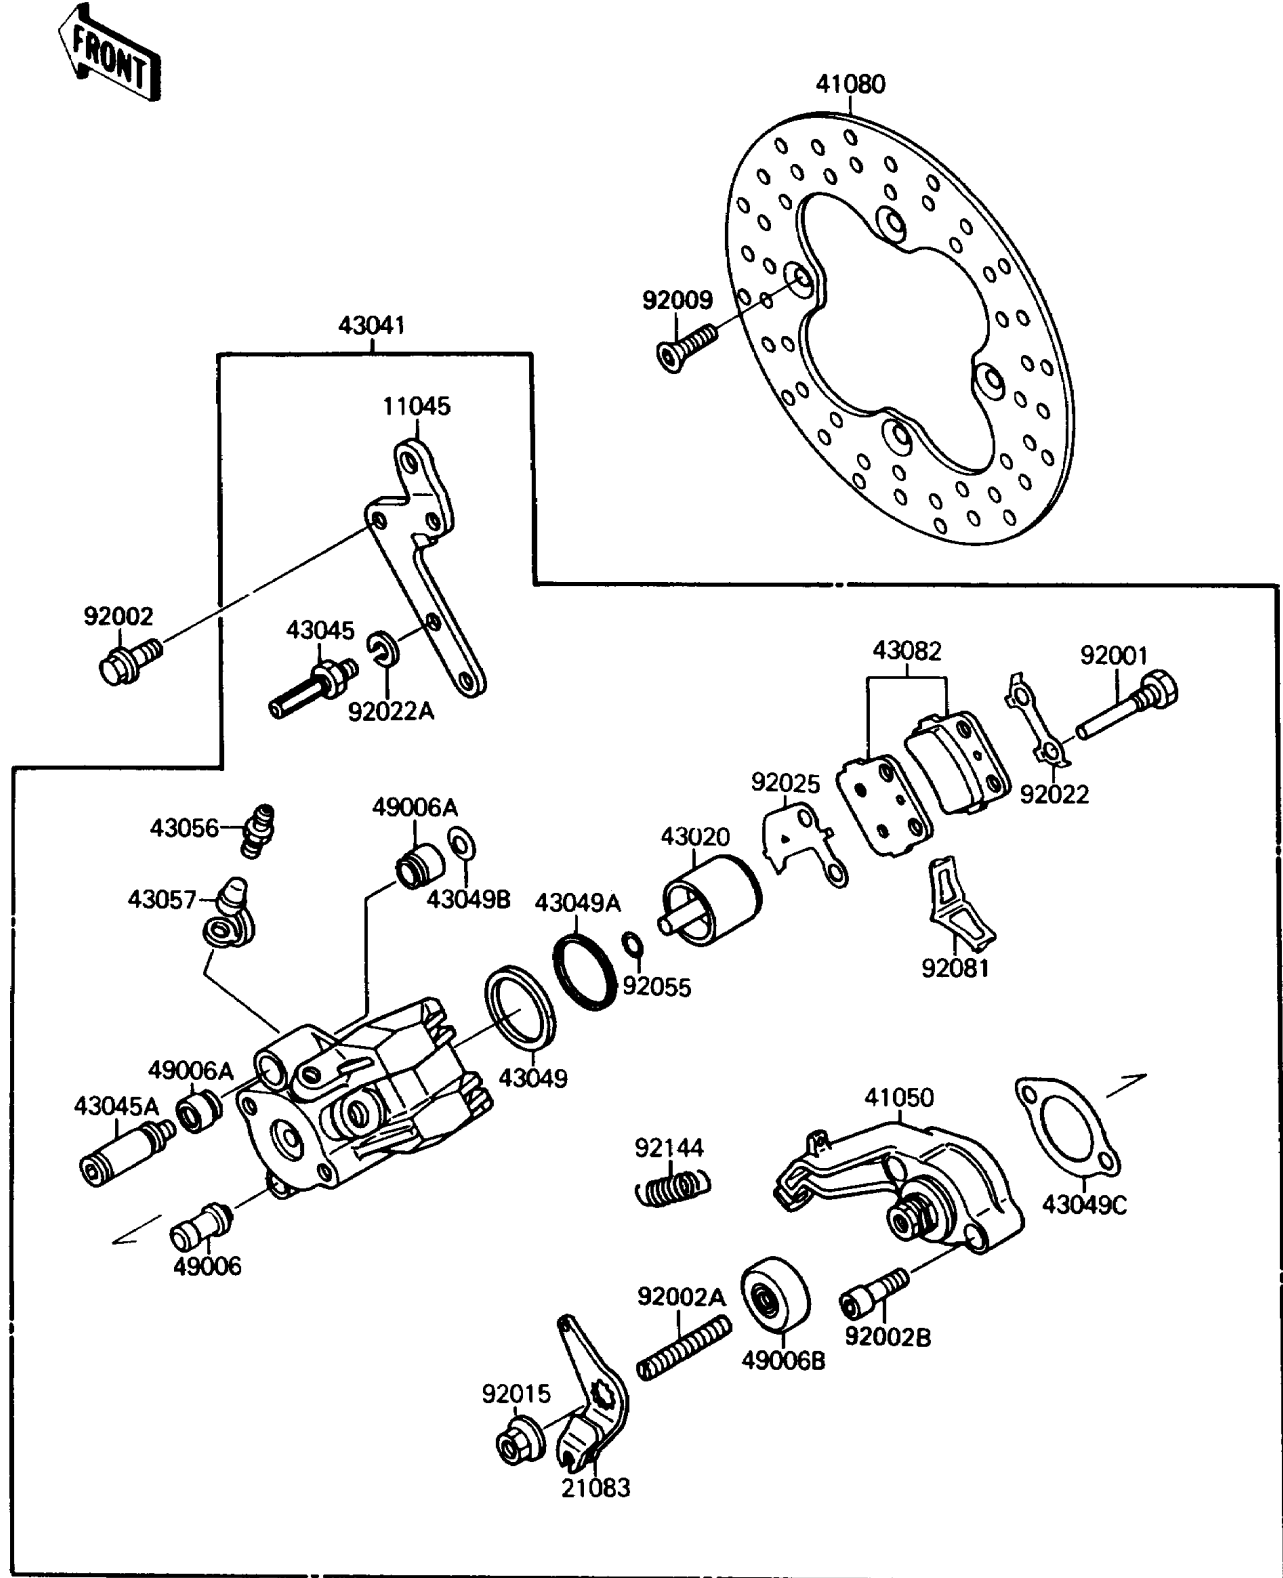

1987 Tecate 4

PARTS DIAGRAM

Rear Brake

F2294-0044

1987 Tecate 4

PARTS LIST

Rear Brake

ITEM NAME	PART NUMBER	QUANTITY
-----------	-------------	----------
