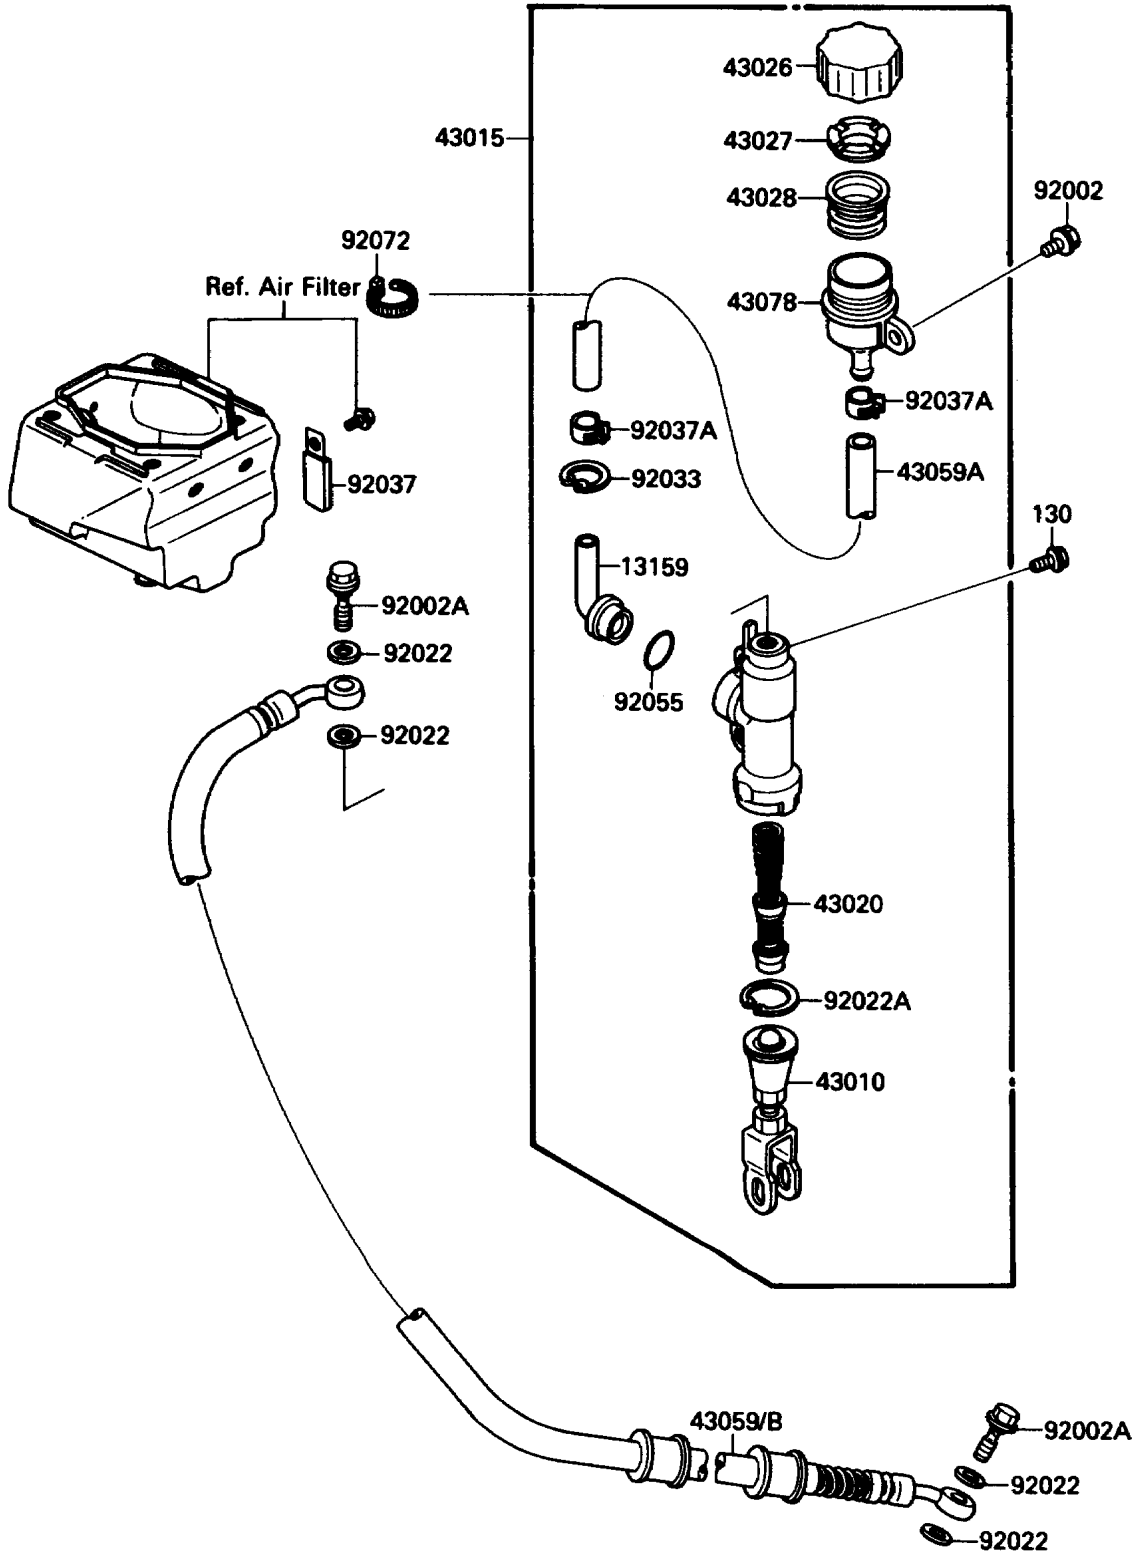

1988 Tecate 4

PARTS DIAGRAM

Rear Master Cylinder

F2293-0078

1988 Tecate 4

PARTS LIST

Rear Master Cylinder

ITEM NAME	PART NUMBER	QUANTITY
CONNECTOR (Ref # 13159)	13159-1056	1
ROD-ASSY-BRAKE (Ref # 43010)	43010-1058	1
CYLINDER-ASSY-MASTER,RR (Ref # 43015)	43015-1347	1
PISTON-COMP-BRAKE (Ref # 43020)	43020-1073	1
CAP-BRAKE (Ref # 43026)	43026-1058	1
PLATE-DIAPHRAGM (Ref # 43027)	43027-1052	1
DIAPHRAGM (Ref # 43028)	43028-1060	1
HOSE-BRAKE,RR MASTER CYLINDER (Ref # 43059A)	43059-1403	1
HOSE-BRAKE,RR (Ref # 43059B)	43059-1426	1
RESERVOIR (Ref # 43078)	43078-1068	1
BOLT,FLANGED,6X12 (Ref # 92002)	92002-1350	1
BOLT,OIL,L=23 (Ref # 92002A)	92002-1888	2
WASHER,10.5X15X1.5 (Ref # 92022)	43067-001	4
WASHER,CIRCRIP (Ref # 92022A)	92022-1601	1
RING-SNAP,20.5MM (Ref # 92033)	92033-1186	1
CLAMP,WIRING HARNESS (Ref # 92037)	92037-1069	1
CLAMP (Ref # 92037A)	92037-1710	2
RING-O,MASTER CYLINDER (Ref # 92055)	92055-1251	1
BOLT-FLANGED (Ref # 130)	130S0814	2