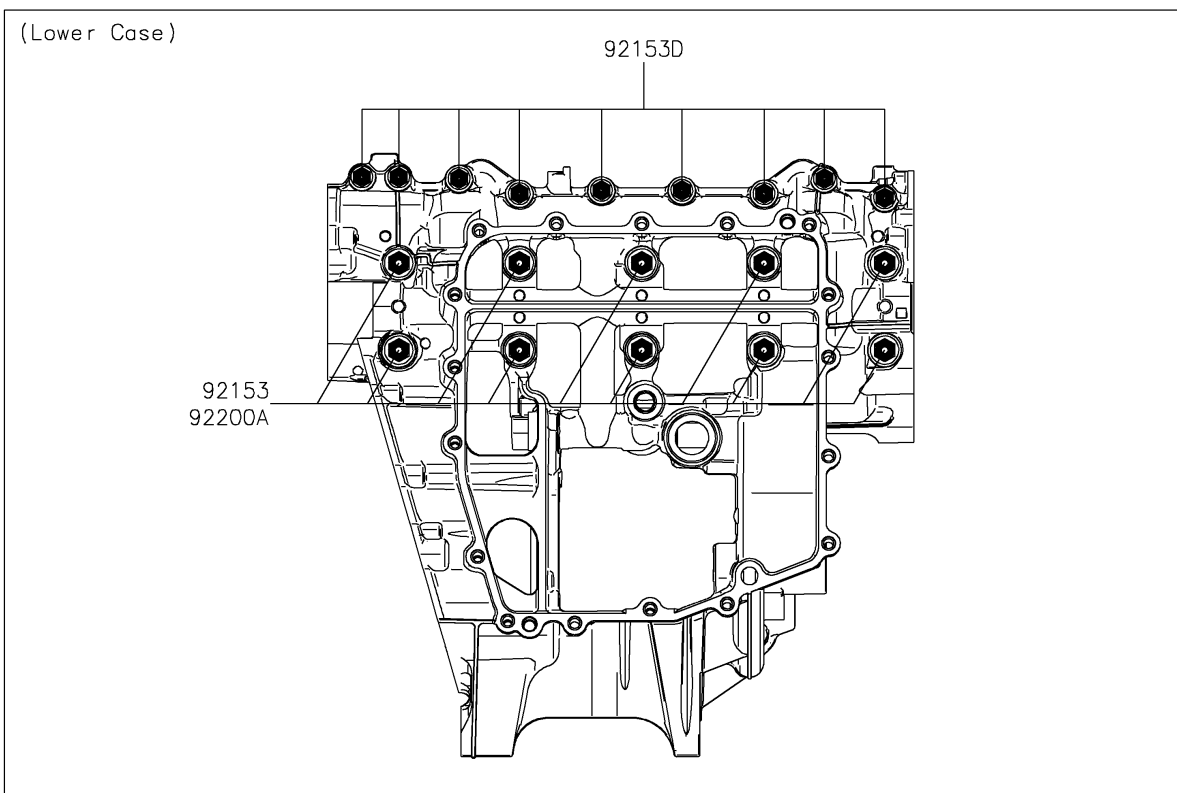

2025 Ninja ZX-6R

PARTS DIAGRAM

Crankcase Bolt Pattern

E1412

2025 Ninja ZX-6R

PARTS LIST

Crankcase Bolt Pattern

ITEM NAME

PART NUMBER

QUANTITY
