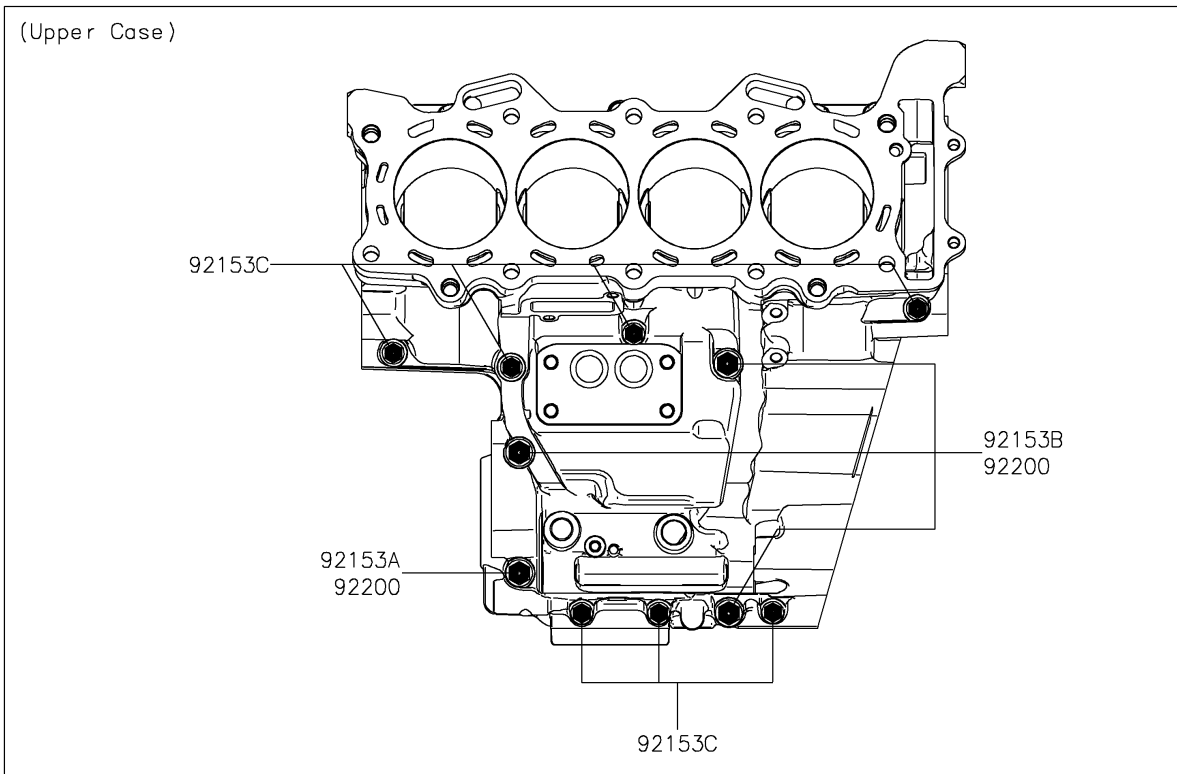

2025 Ninja ZX-6R

PARTS DIAGRAM

Crankcase Bolt Pattern

E1412

2025 Ninja ZX-6R

PARTS LIST

Crankcase Bolt Pattern

ITEM NAME

PART NUMBER

QUANTITY
