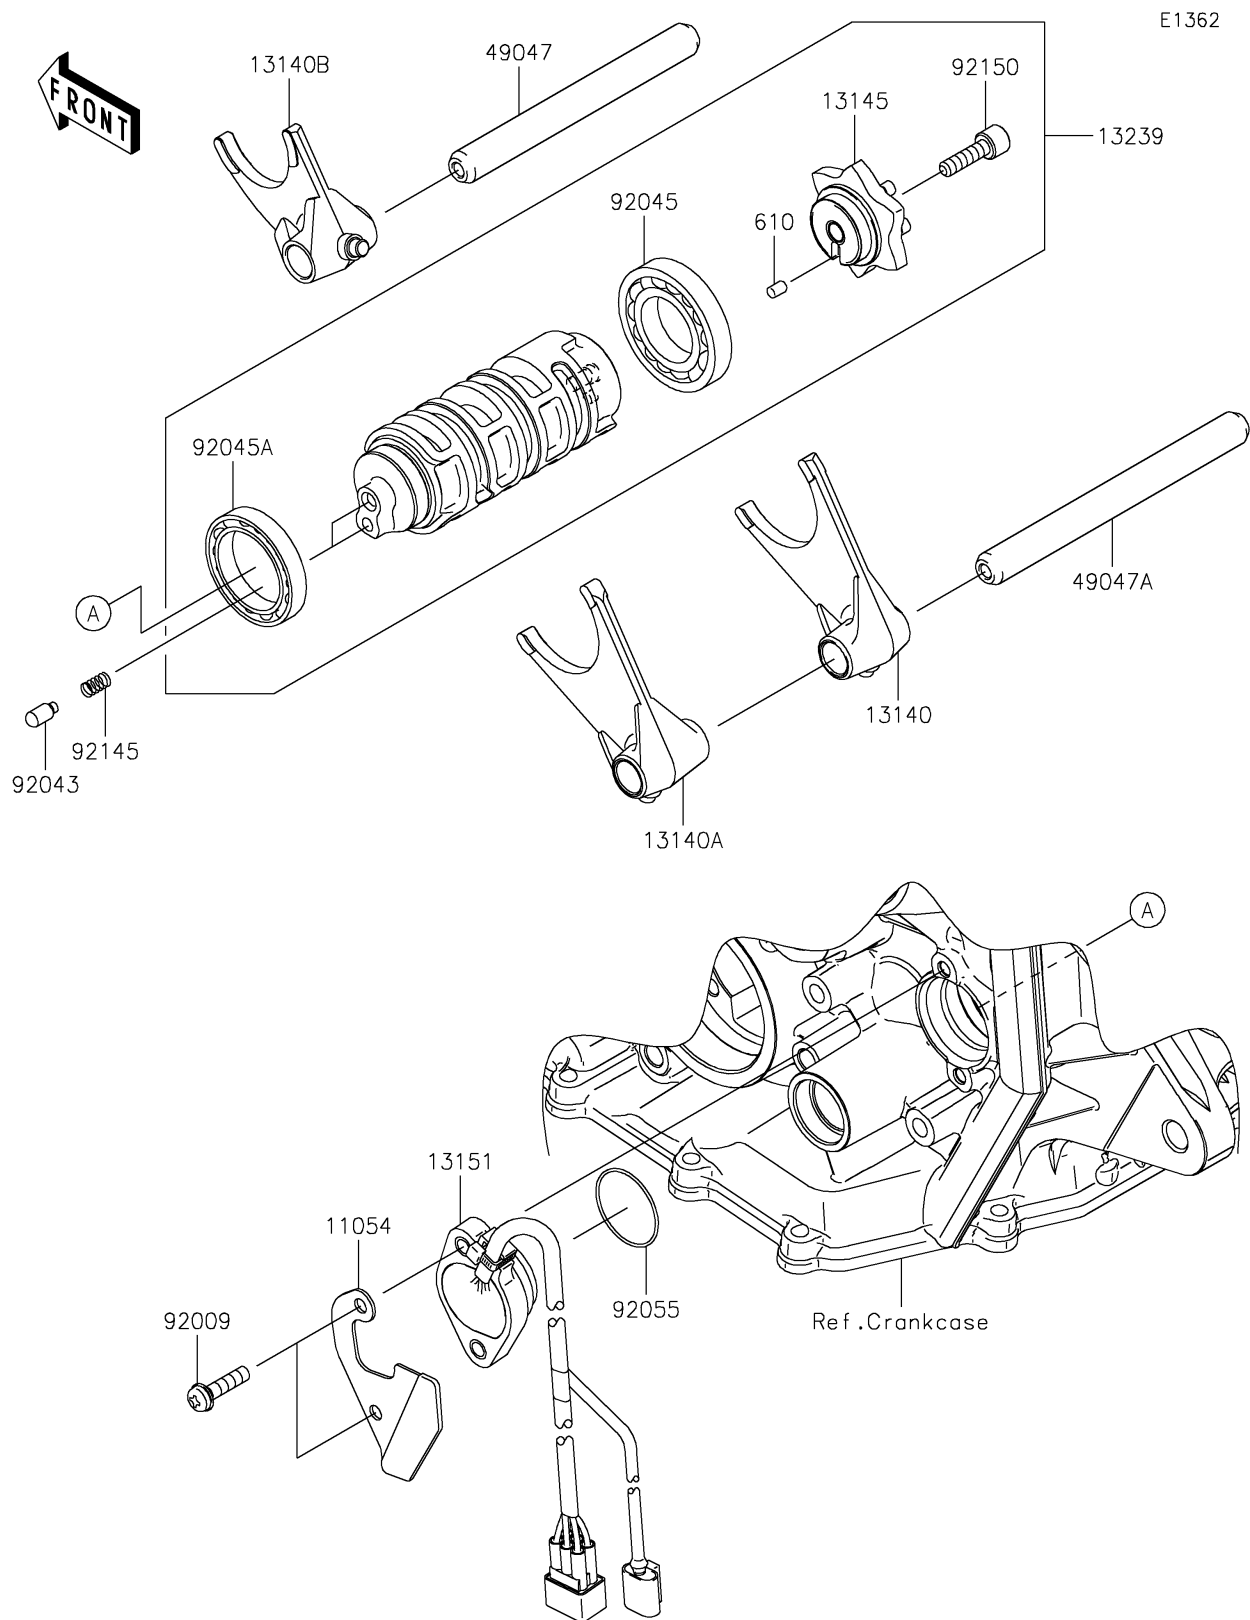

2025 Ninja ZX-6R

PARTS DIAGRAM

Gear Change Drum/Shift Fork(s)

2025 Ninja ZX-6R

PARTS LIST

Gear Change Drum/Shift Fork(s)

ITEM NAME

PART NUMBER

QUANTITY
