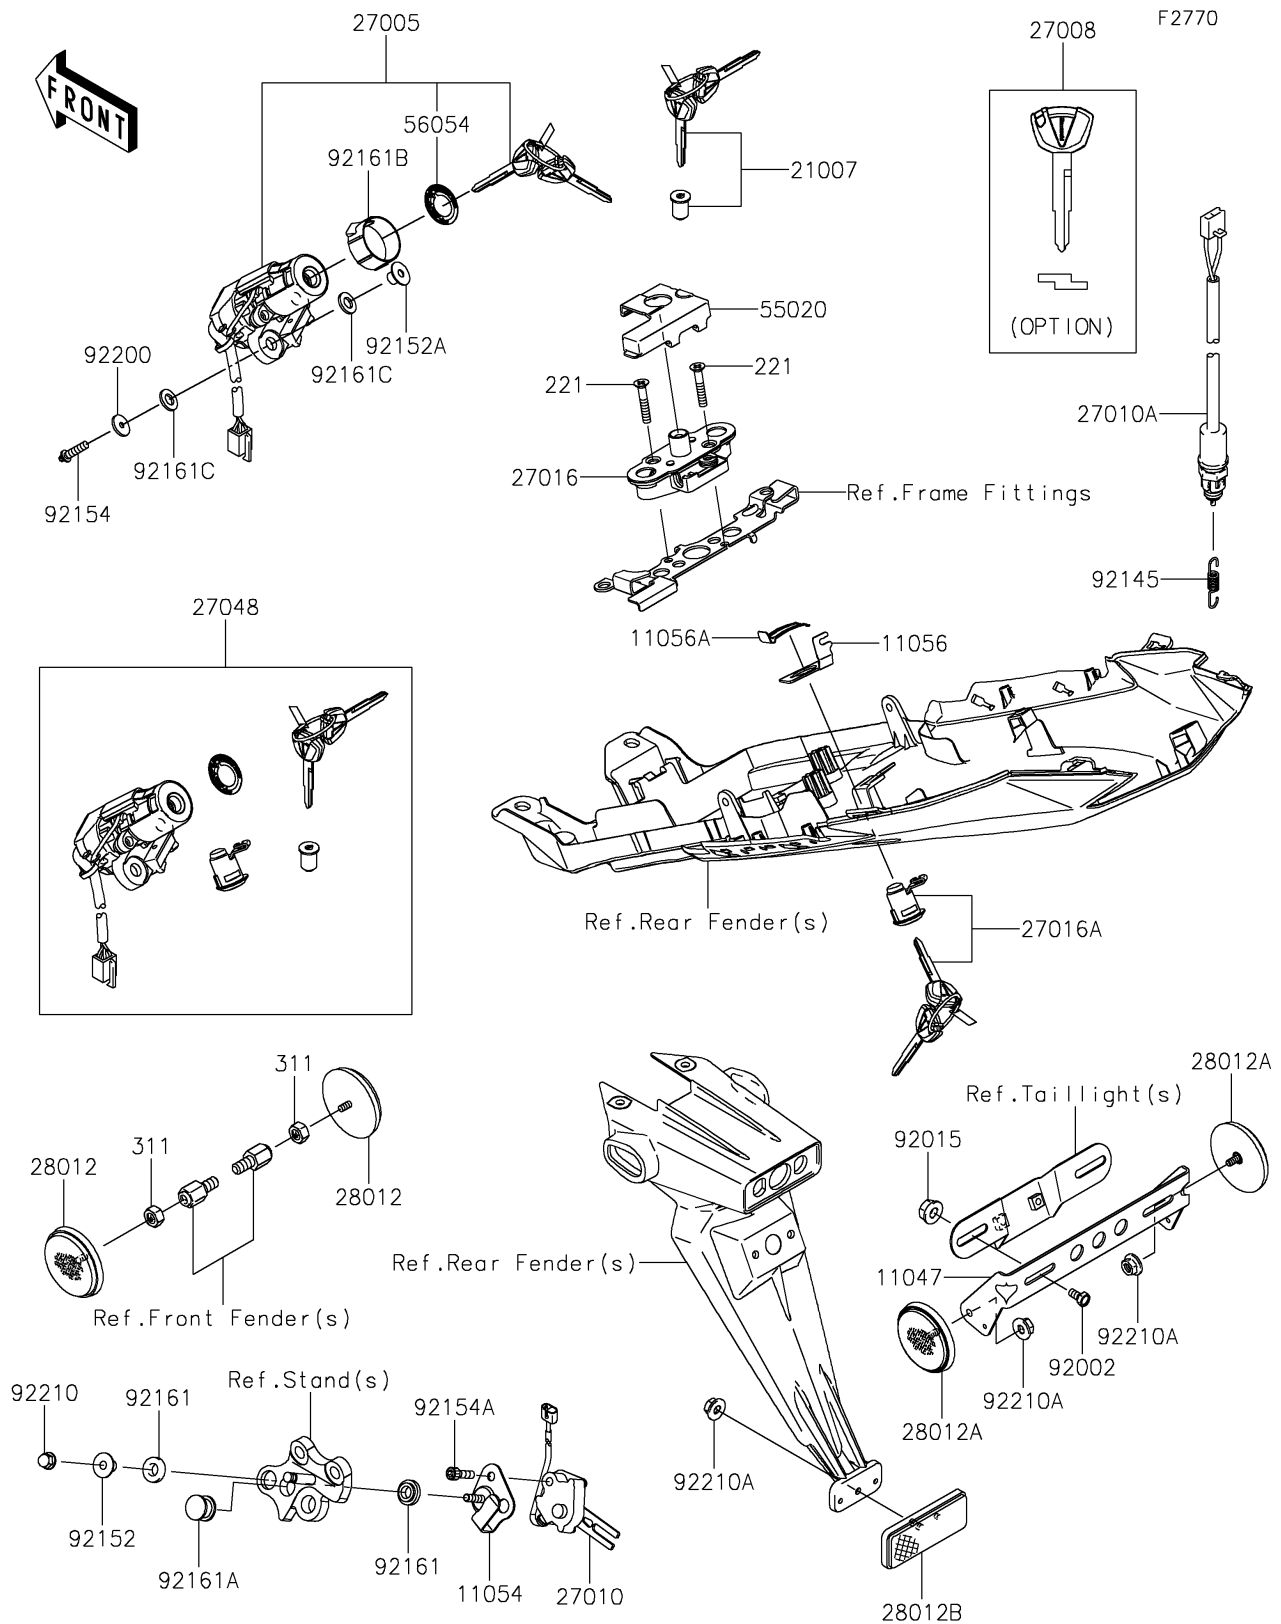

2016 Ninja ZX-6R ABS

PARTS DIAGRAM

Ignition Switch/Locks/Reflectors

2016 Ninja ZX-6R ABS

PARTS LIST

Ignition Switch/Locks/Reflectors

ITEM NAME

PART NUMBER

QUANTITY
