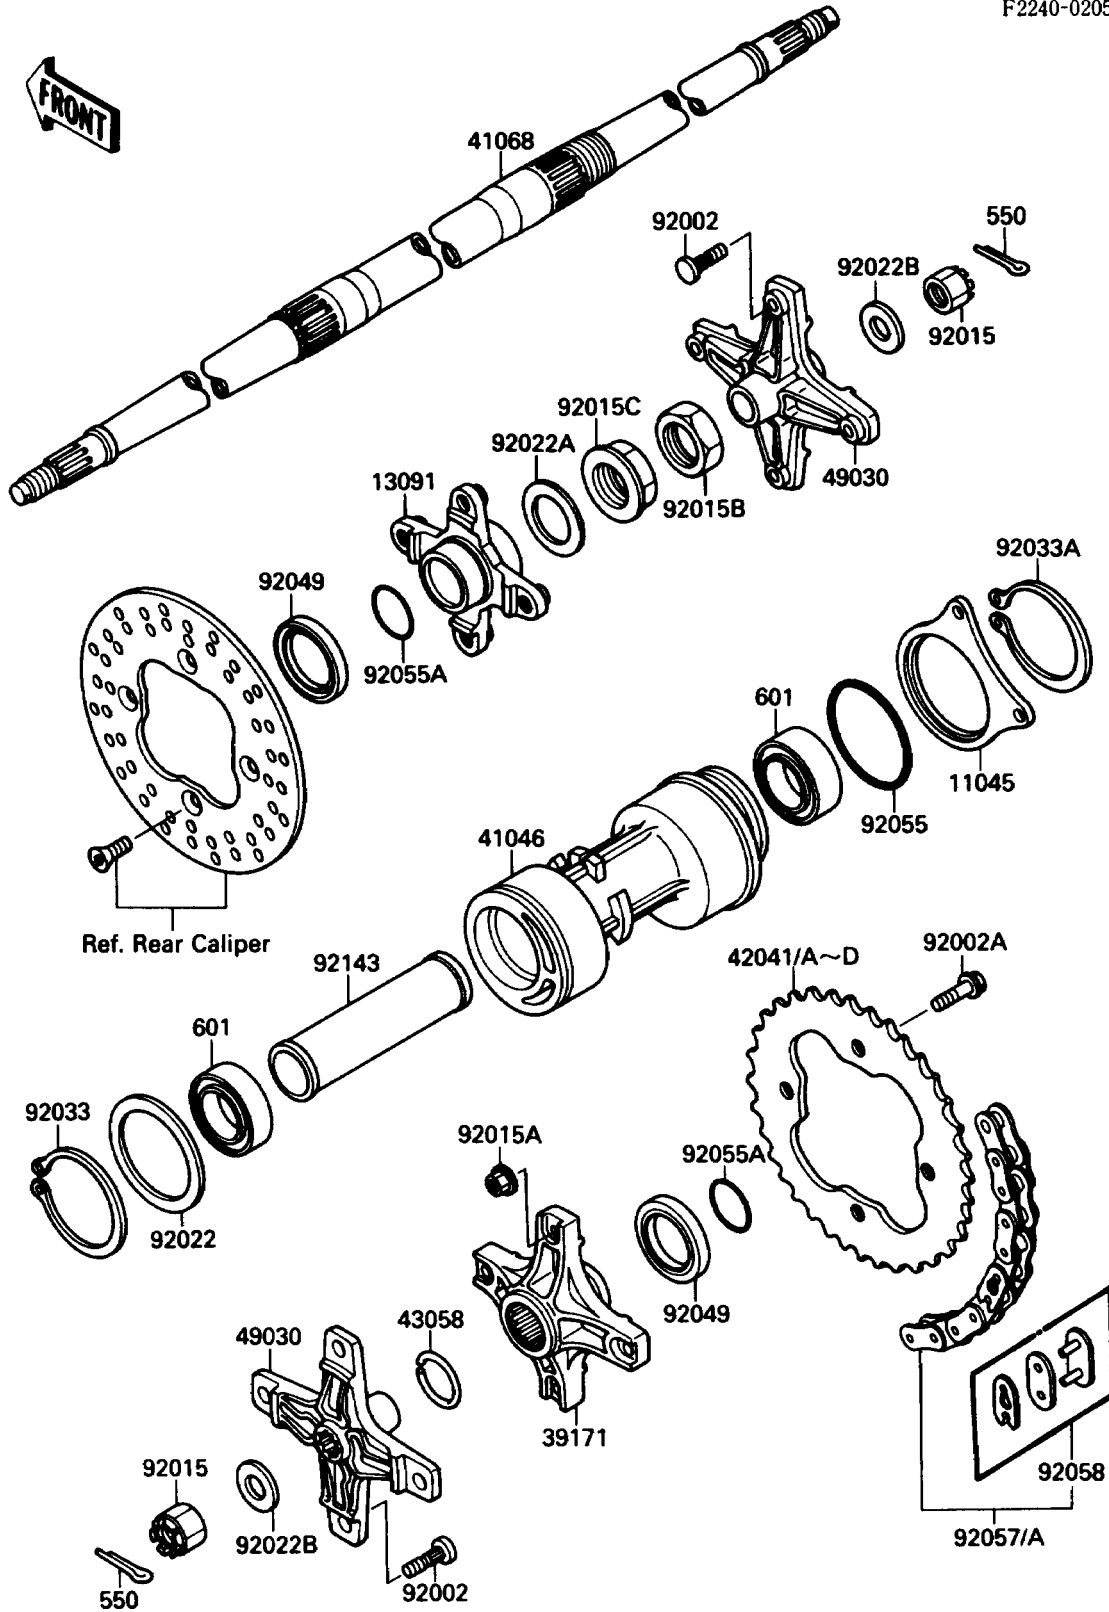

## PARTS DIAGRAM

### Rear Hub

**Kawasaki**

Let the Good Times Roll®

F2240-0205

## PARTS LIST

### Rear Hub

**ITEM NAME**

**PART NUMBER**

**QUANTITY**

---