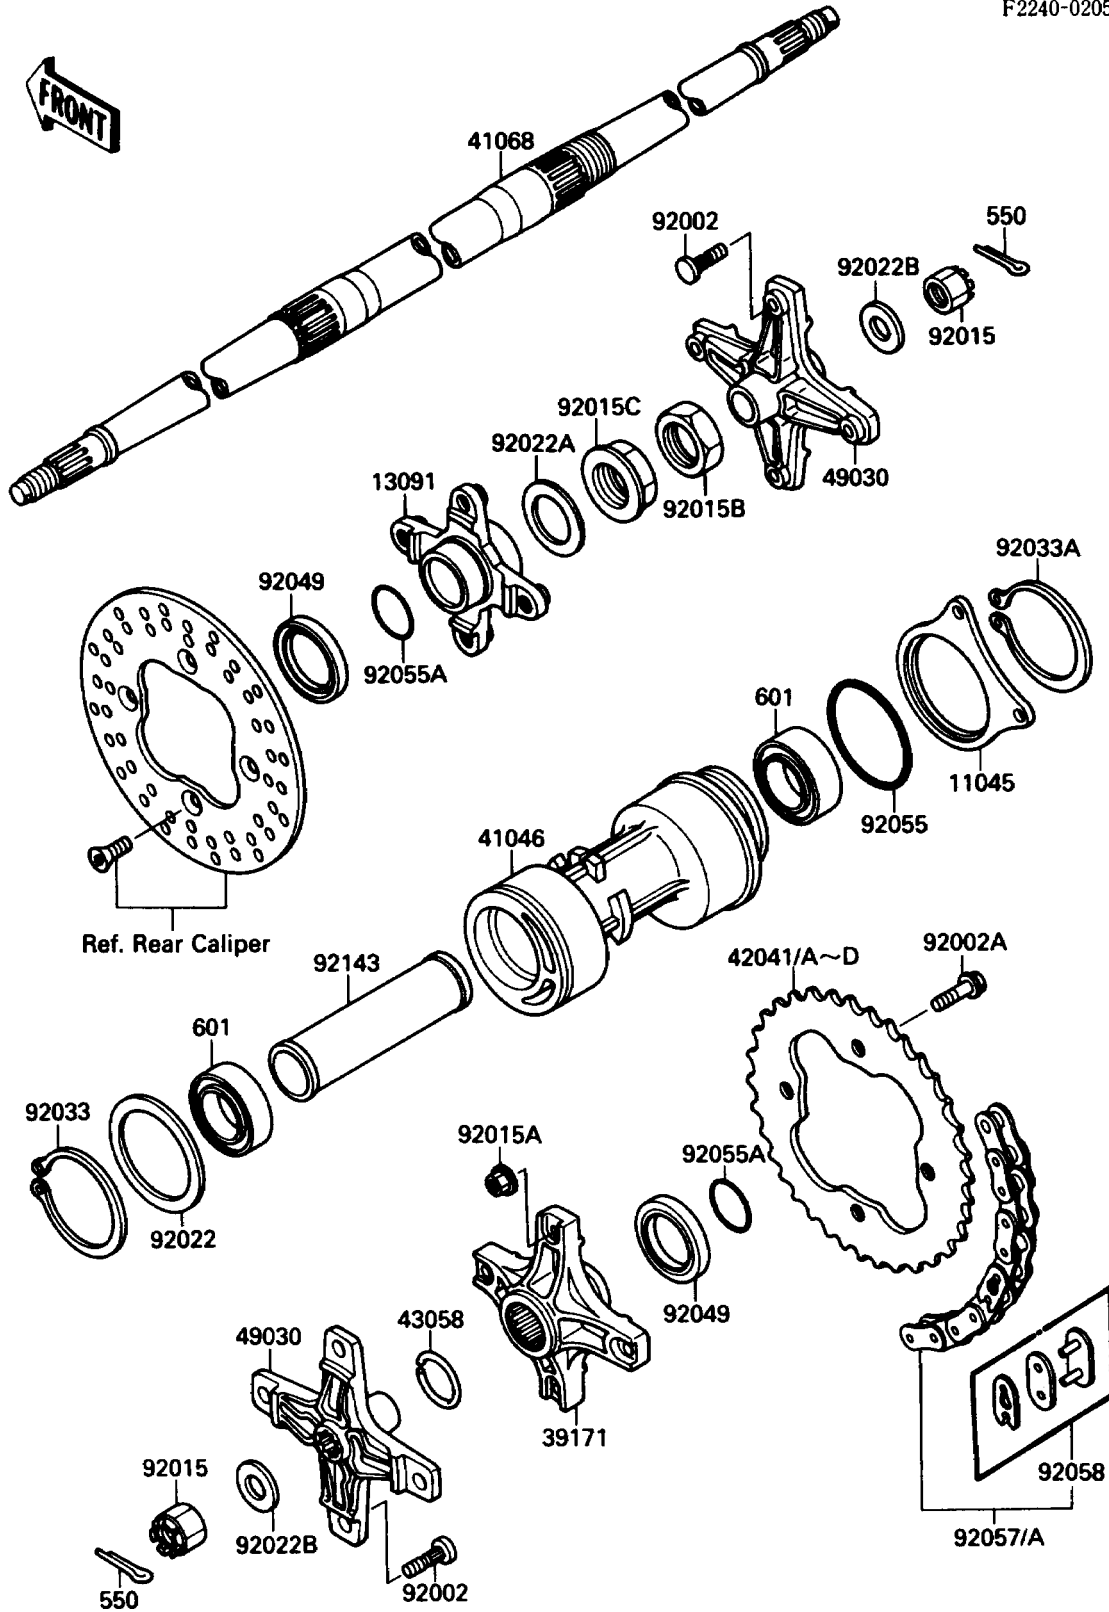

1988 Tecate 4

PARTS DIAGRAM

Rear Hub

F2240-0205