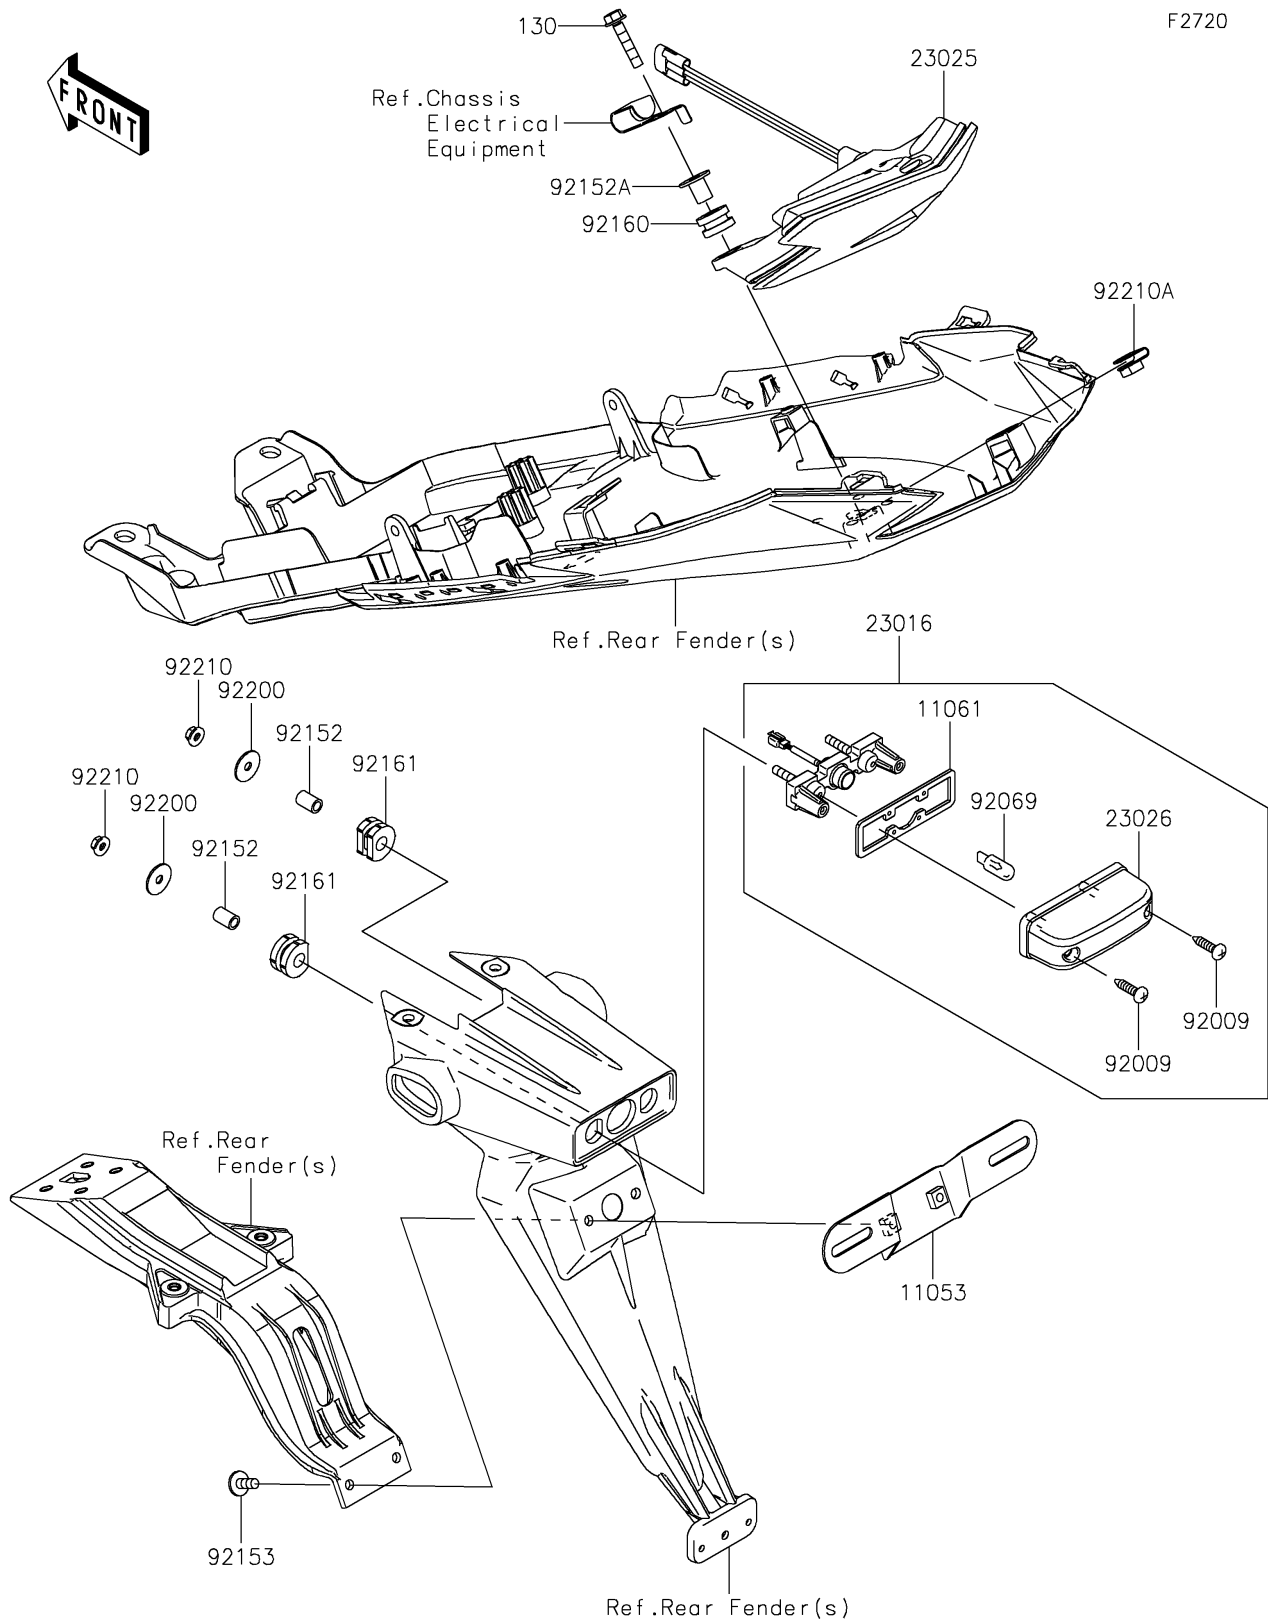

2016 Ninja ZX-6R ABS

PARTS DIAGRAM

Taillight(s)

2016 Ninja ZX-6R ABS

PARTS LIST

Taillight(s)

ITEM NAME

PART NUMBER

QUANTITY
