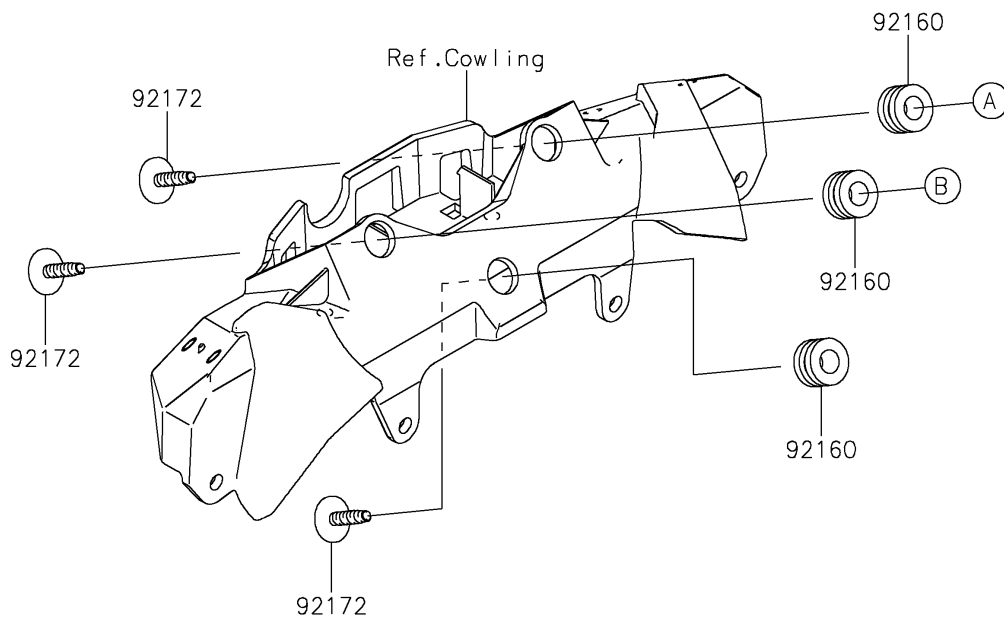

2016 Ninja ZX-6R ABS

PARTS DIAGRAM

Meter(s)

F2530

2016 Ninja ZX-6R ABS

PARTS LIST

Meter(s)

ITEM NAME

PART NUMBER

QUANTITY
