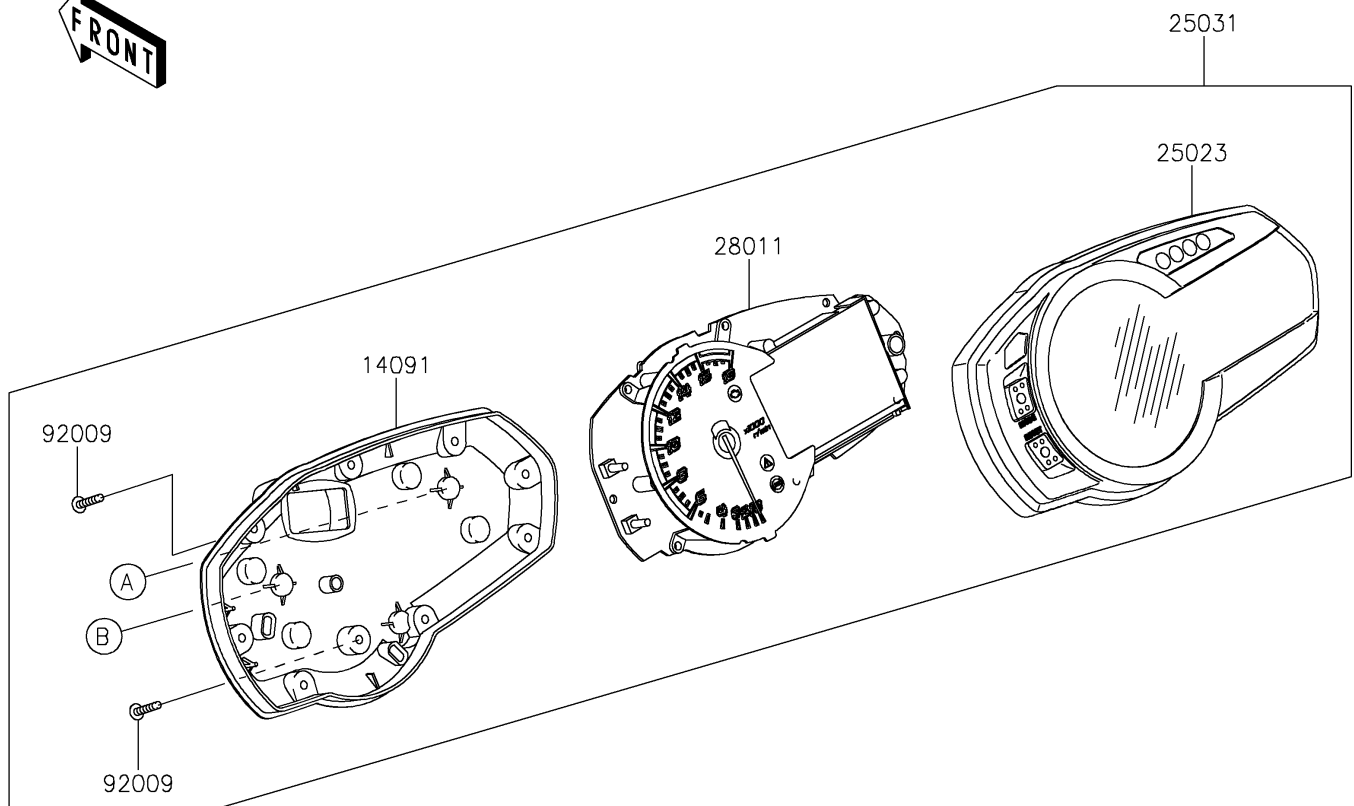

2016 Ninja ZX-6R ABS

PARTS DIAGRAM

Meter(s)

F2530

2016 Ninja ZX-6R ABS

PARTS LIST

Meter(s)

ITEM NAME

PART NUMBER

QUANTITY
