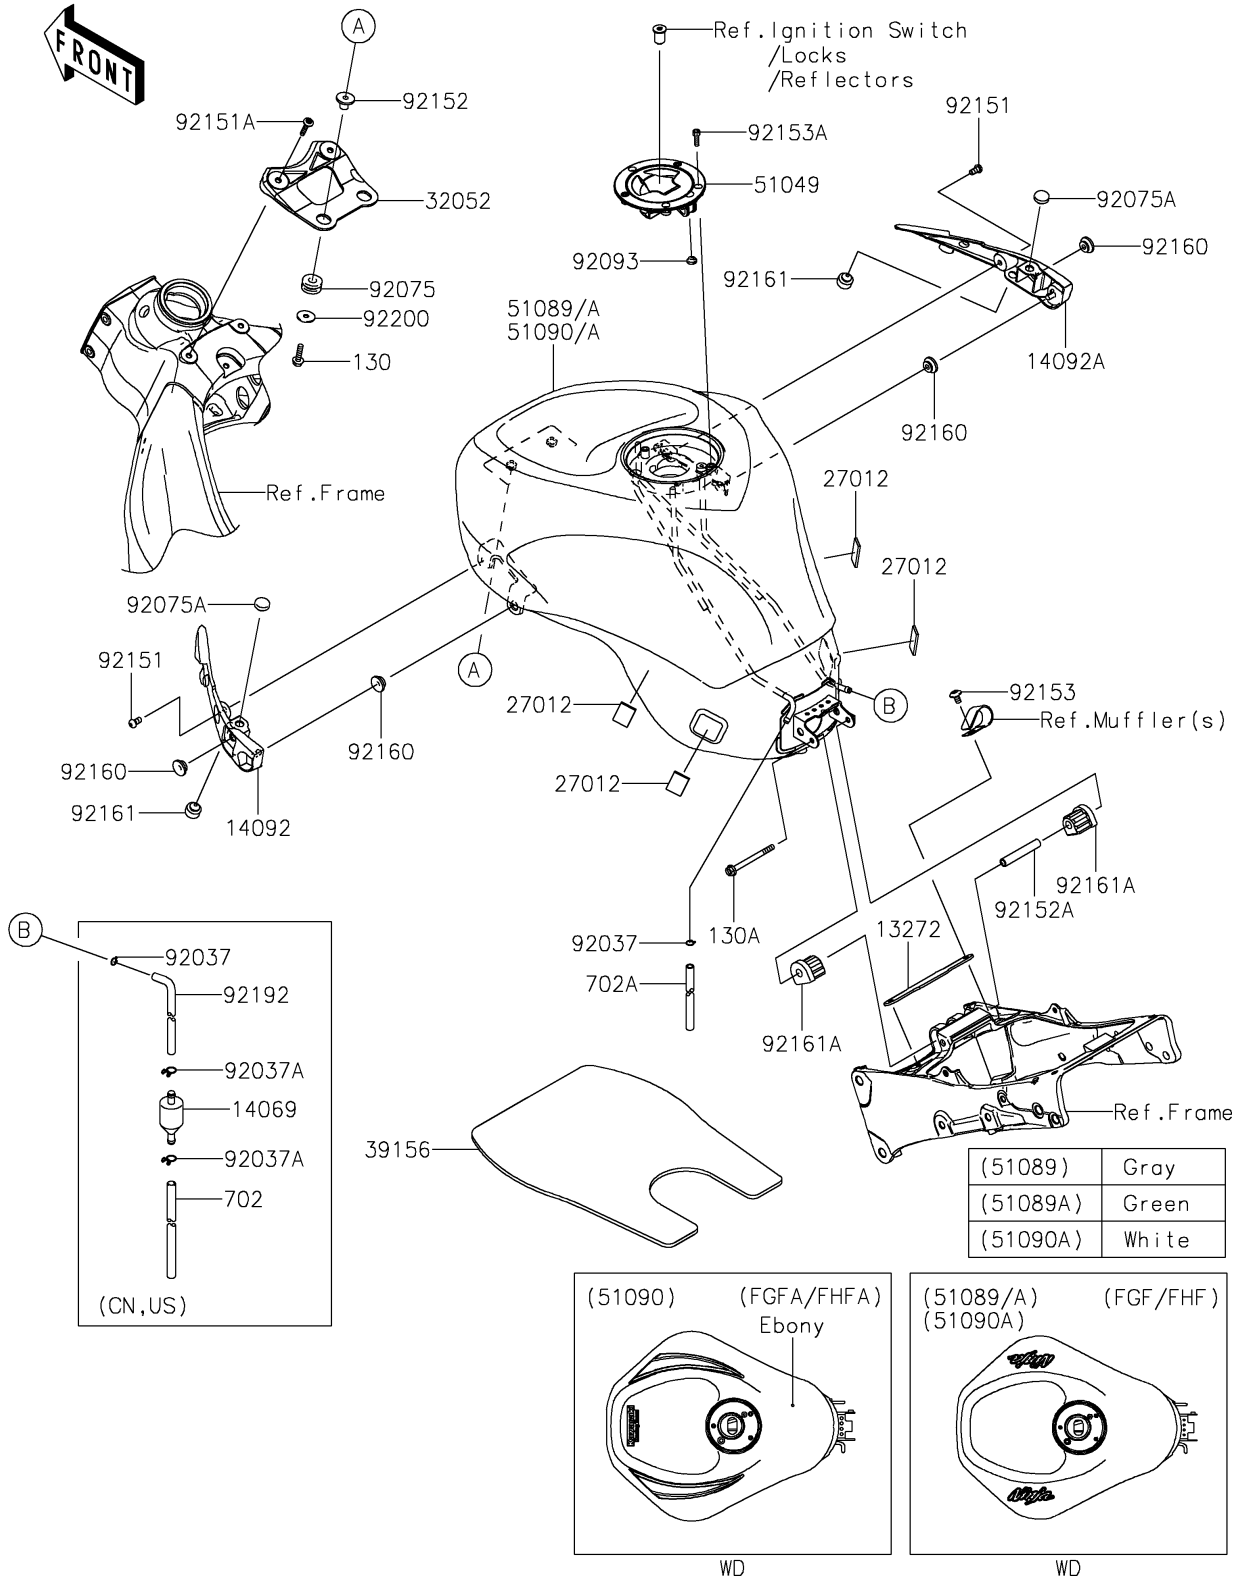

2016 Ninja ZX-6R ABS

PARTS DIAGRAM

Fuel Tank

F2410

2016 Ninja ZX-6R ABS

PARTS LIST

Fuel Tank

ITEM NAME

PART NUMBER

QUANTITY
