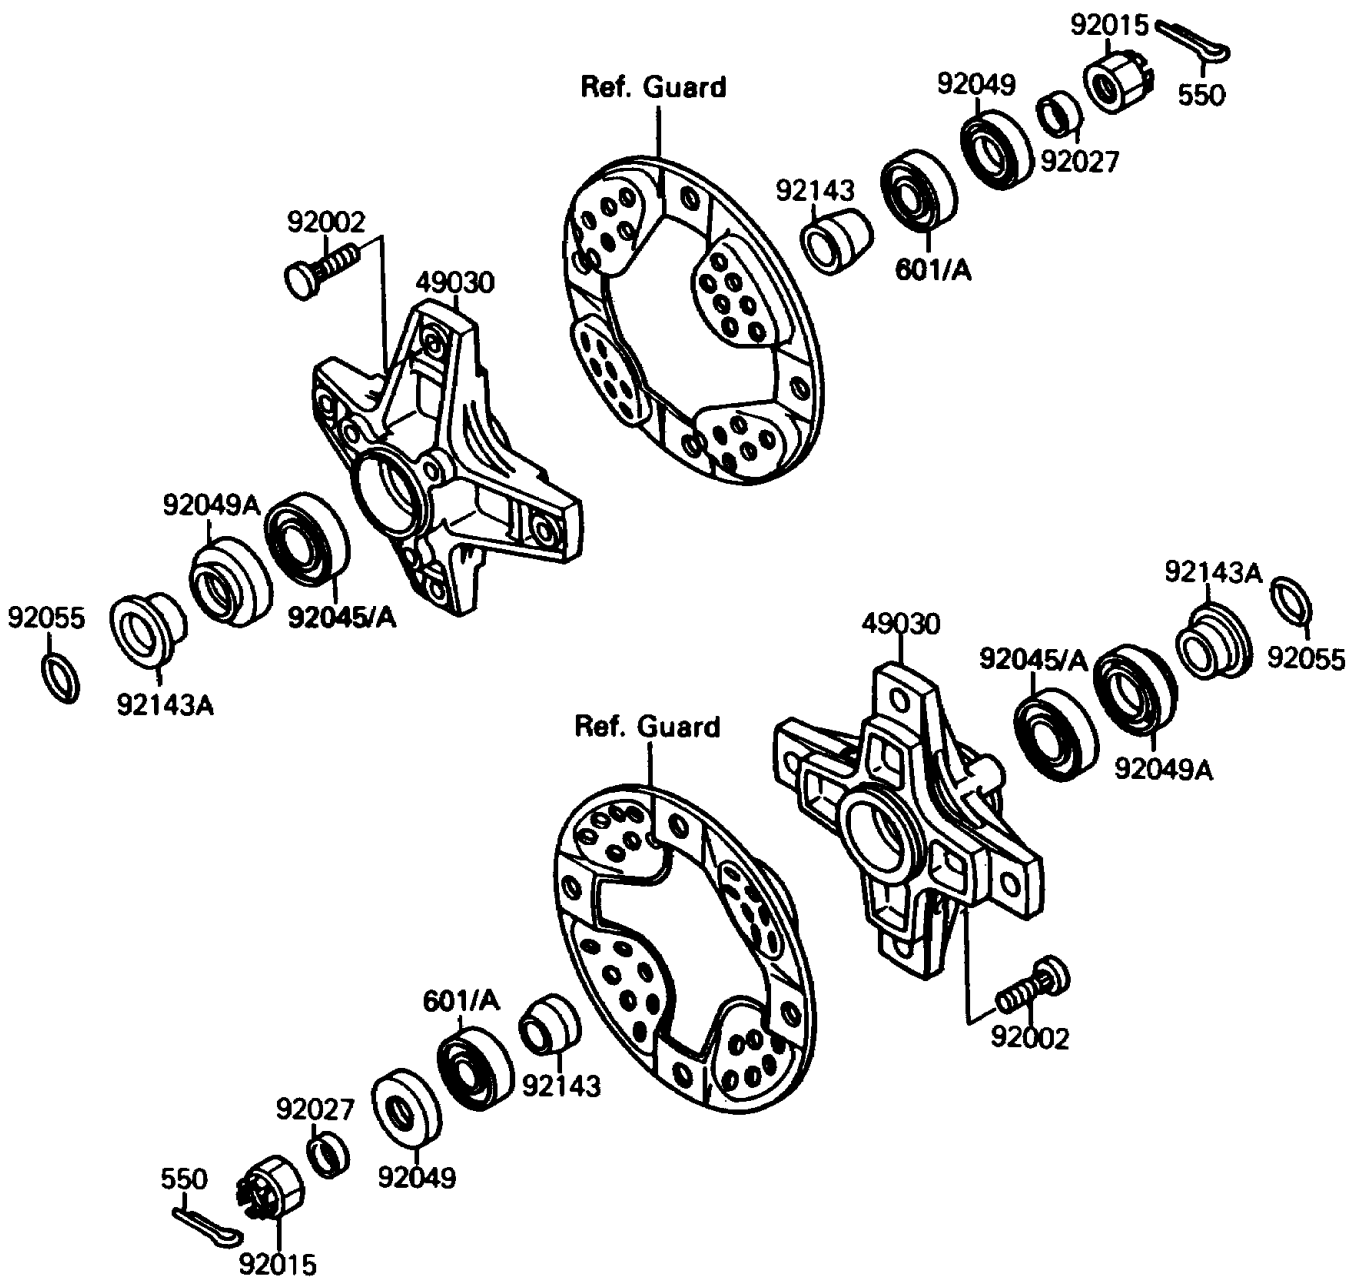

1987 Tecate 4

PARTS DIAGRAM

Front Hub

F2230-0156

1987 Tecate 4

PARTS LIST

Front Hub

Kawasaki

Let the Good Times Roll®

ITEM NAME

PART NUMBER

QUANTITY
