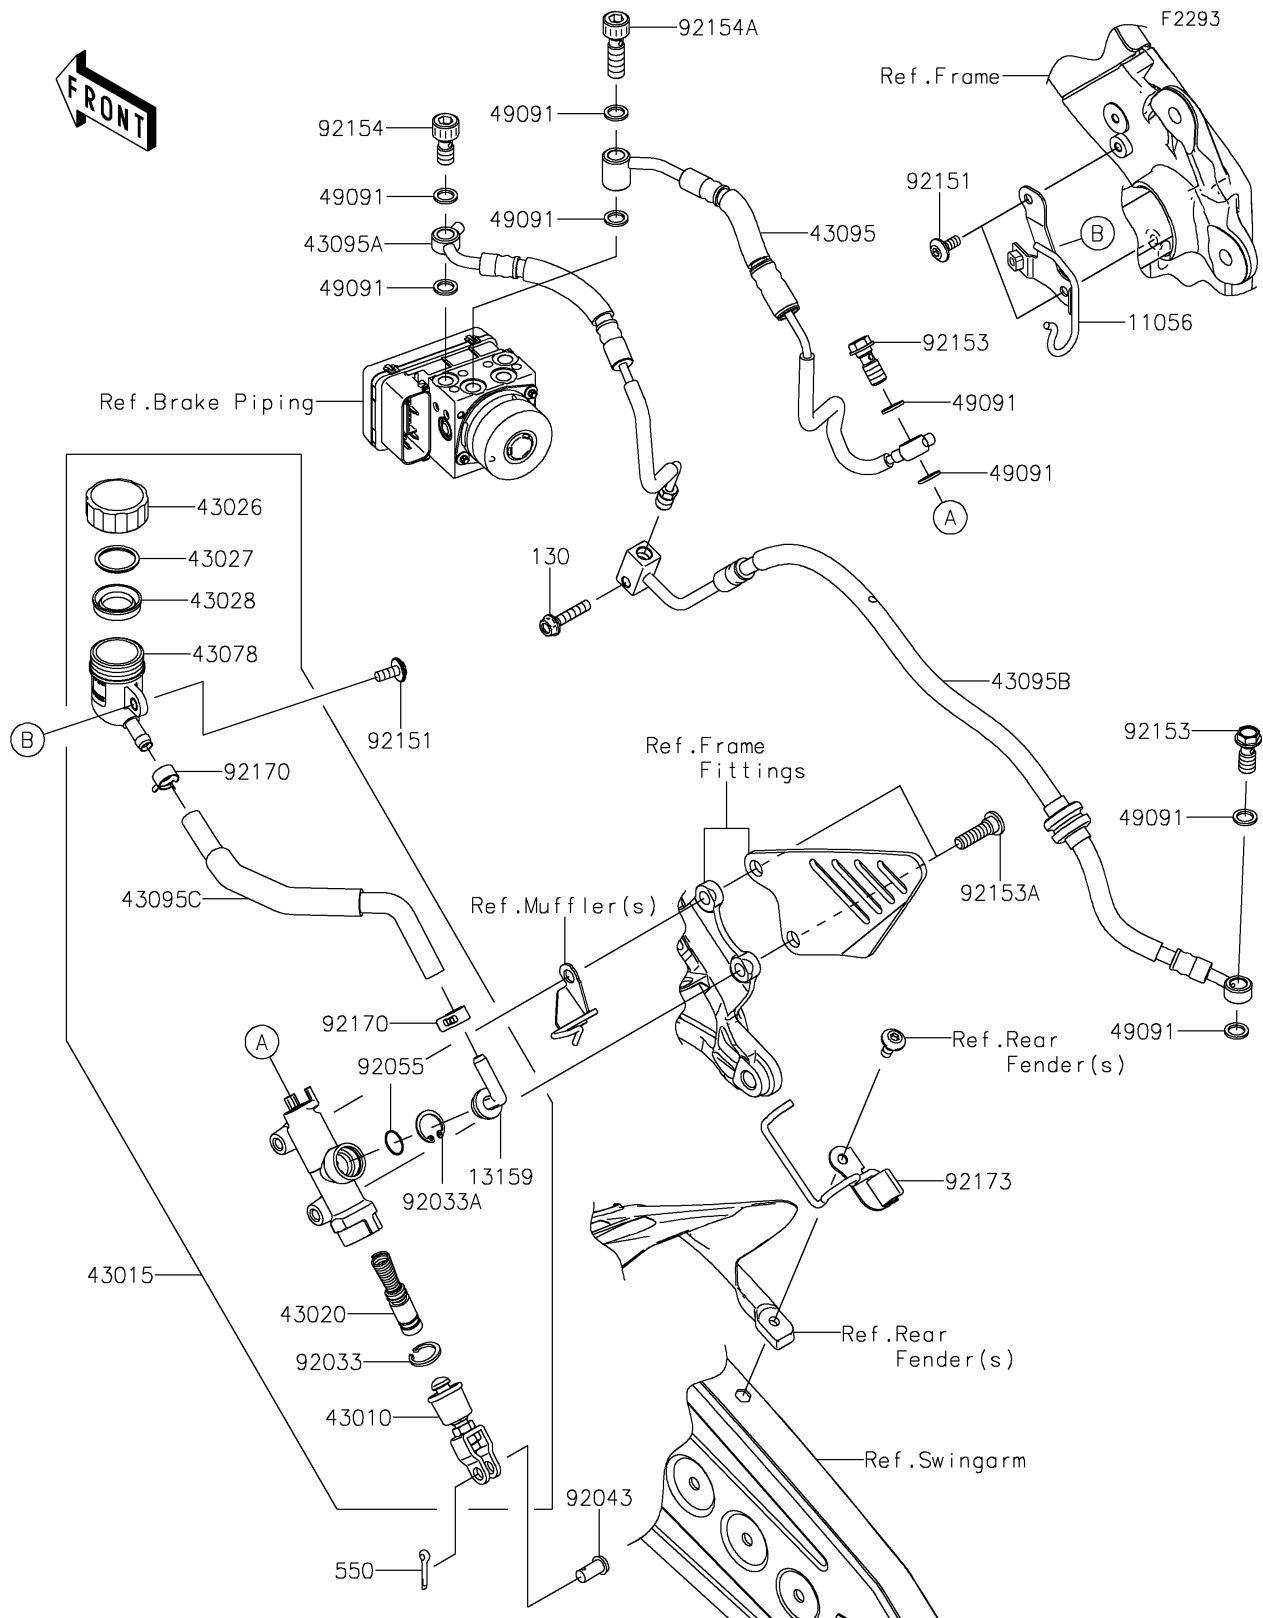

2016 Ninja ZX-6R ABS

PARTS DIAGRAM

Rear Master Cylinder

2016 Ninja ZX-6R ABS

PARTS LIST

Rear Master Cylinder

ITEM NAME

PART NUMBER

QUANTITY
