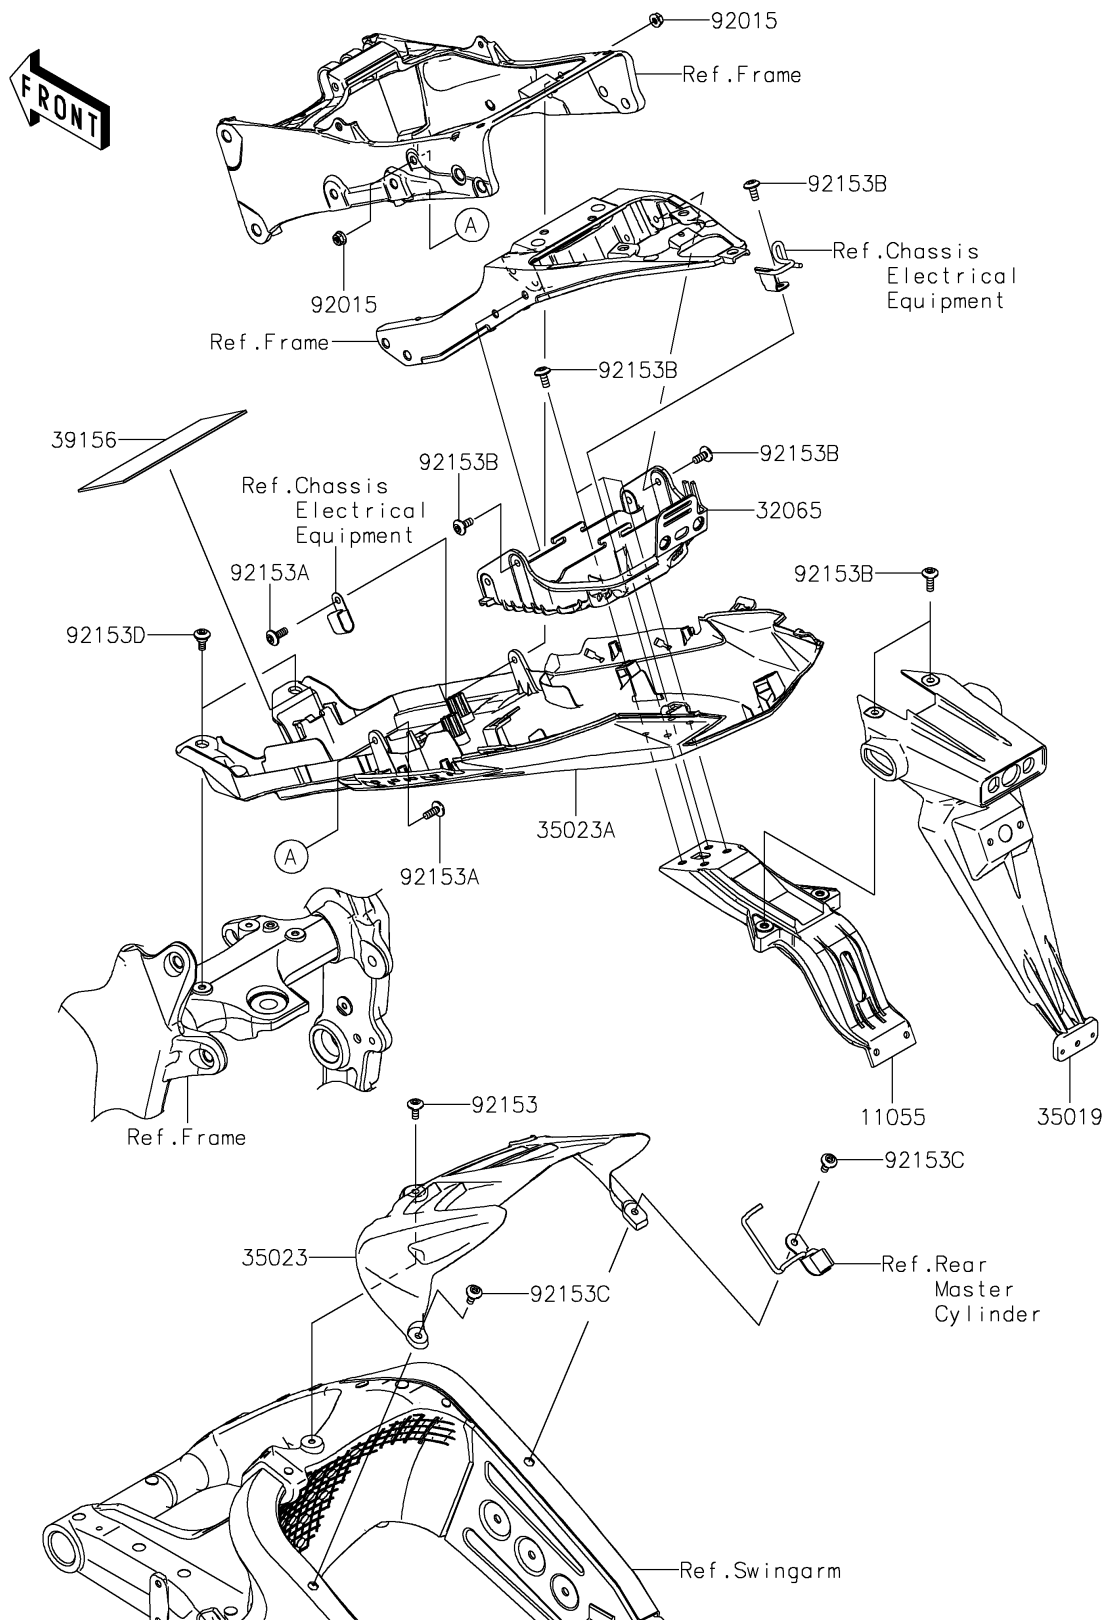

2017 NINJA[®] ZX[™]-6R ABS

PARTS DIAGRAM

Rear Fender(s)

F2172

2017 NINJA® ZX™-6R ABS

PARTS LIST

Rear Fender(s)

ITEM NAME	PART NUMBER	QUANTITY
-----------	-------------	----------
