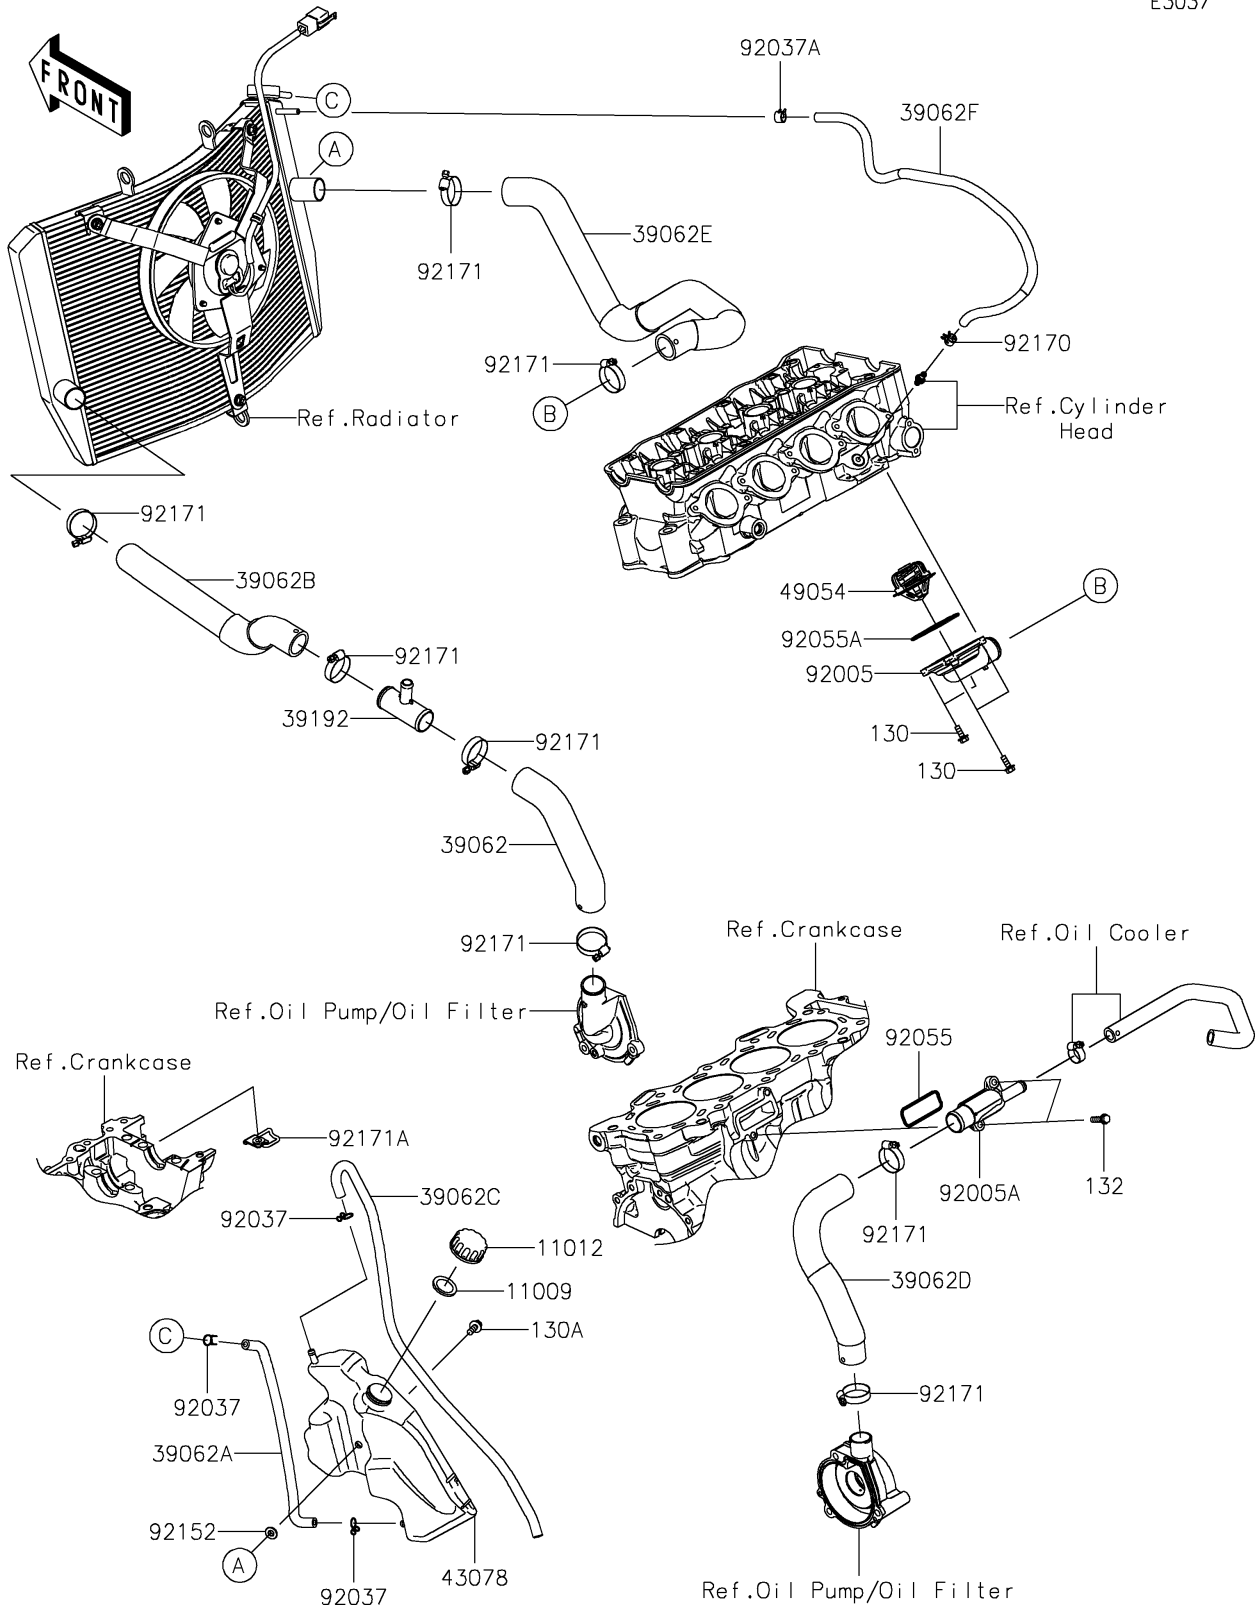

2016 Ninja ZX-6R ABS

PARTS DIAGRAM

Water Pipe

E3037

2016 Ninja ZX-6R ABS

PARTS LIST

Water Pipe

ITEM NAME

PART NUMBER

QUANTITY
