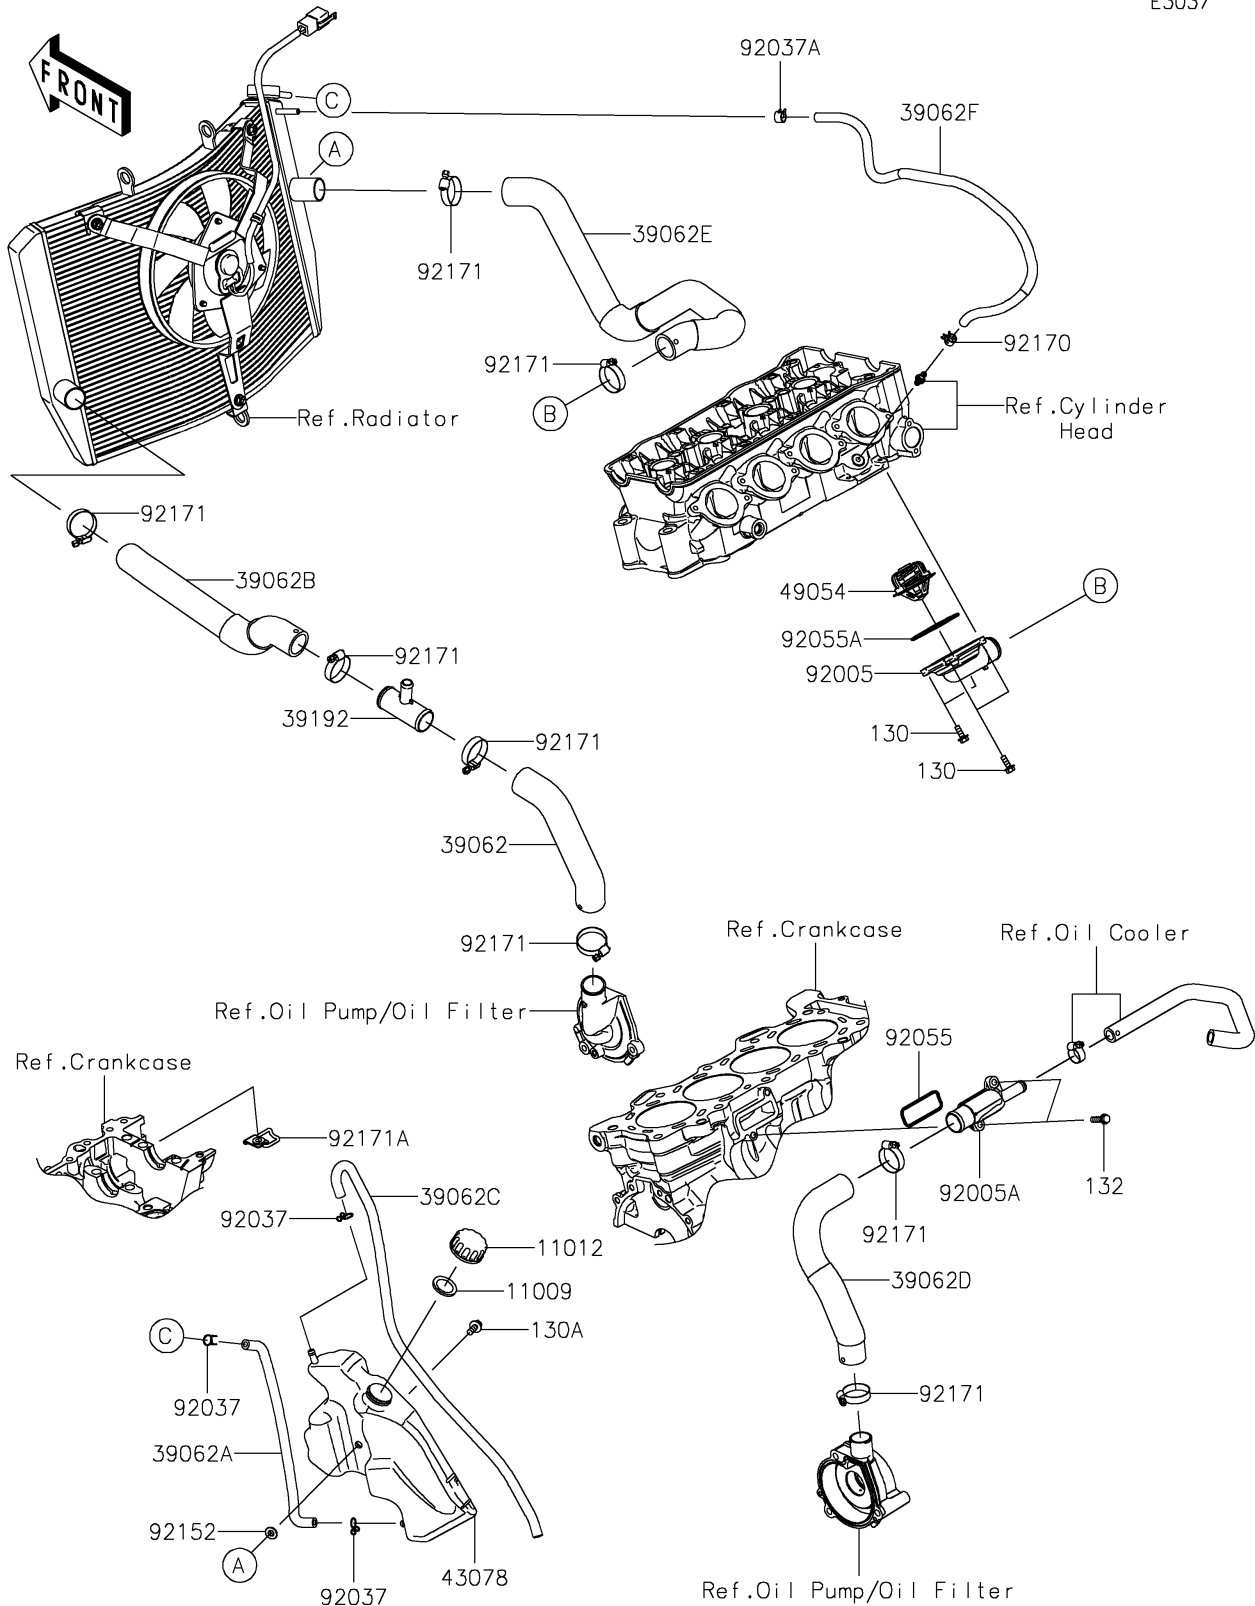

2017 Ninja ZX-6R ABS KRT Edition

PARTS DIAGRAM

Water Pipe

E3037

2017 Ninja ZX-6R ABS KRT Edition

PARTS LIST

Water Pipe

ITEM NAME	PART NUMBER	QUANTITY
-----------	-------------	----------
