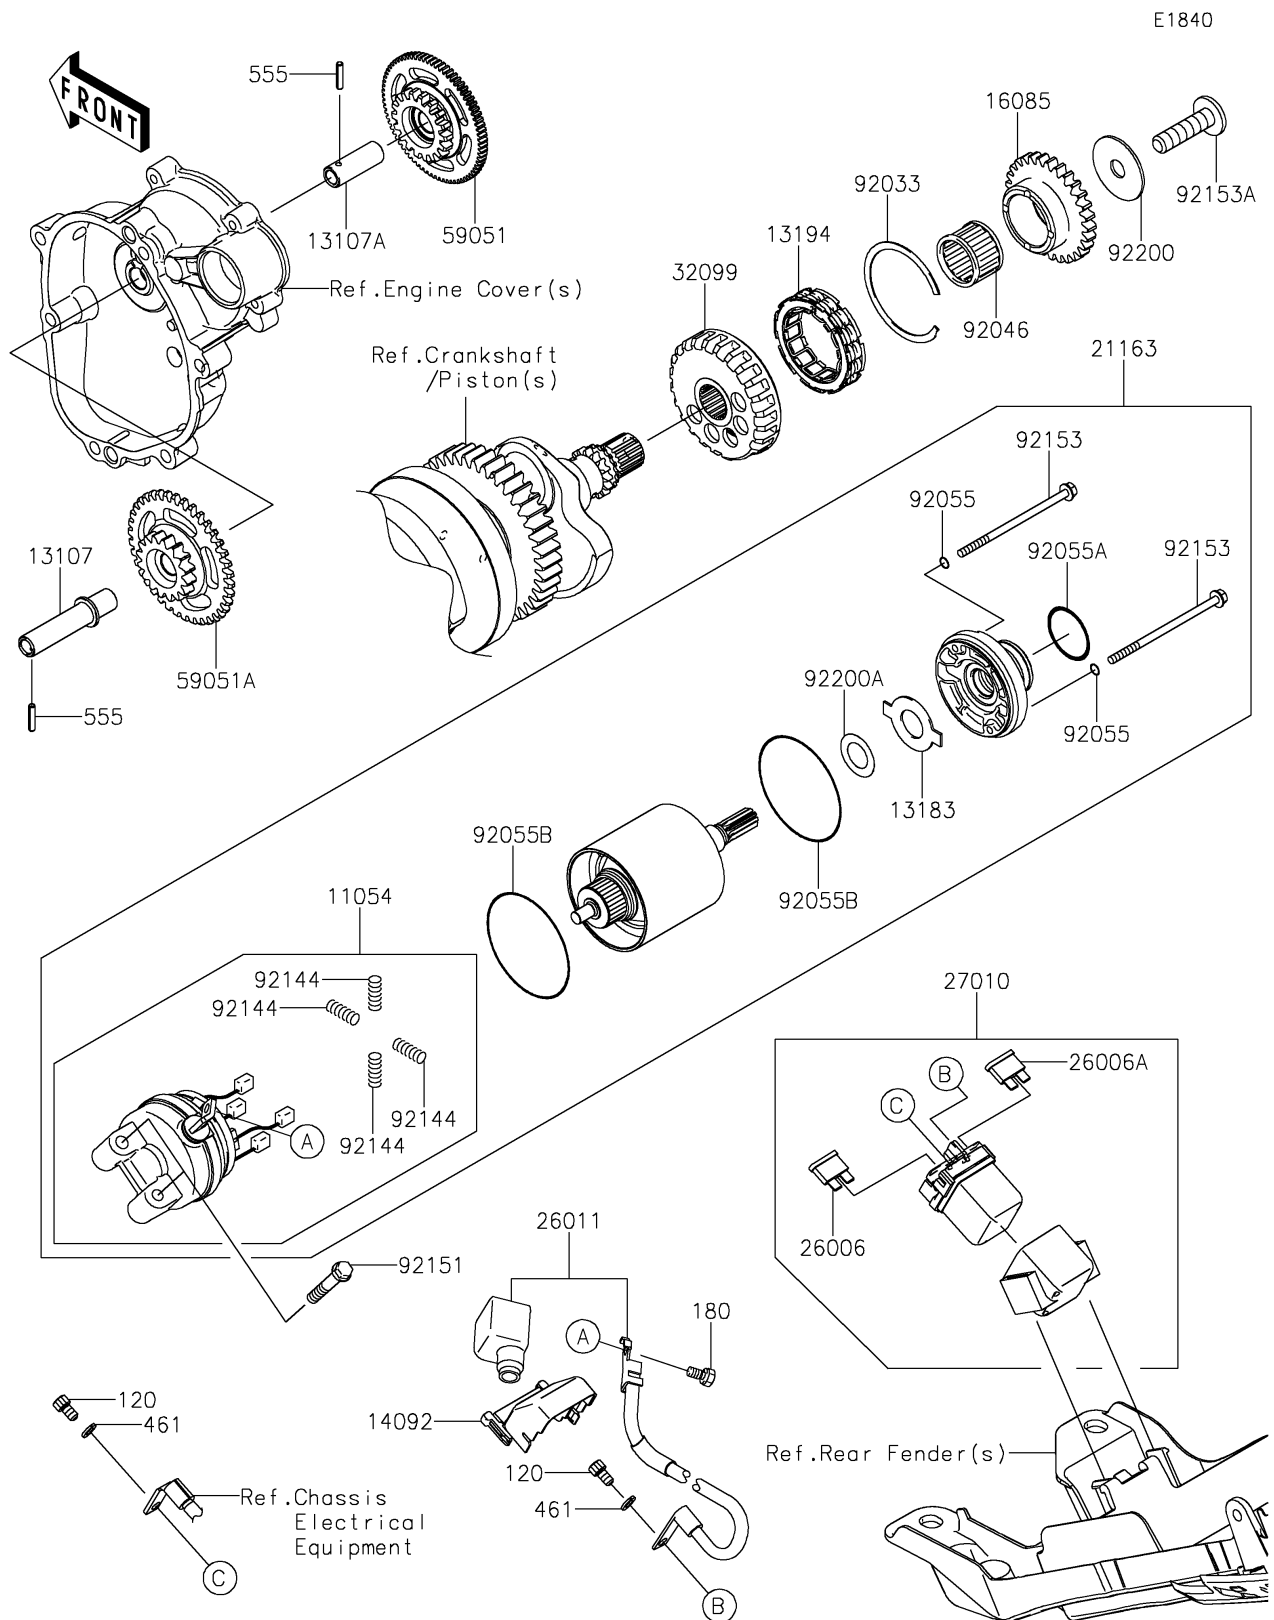

2016 Ninja ZX-6R ABS

PARTS DIAGRAM

Starter Motor

2016 Ninja ZX-6R ABS

PARTS LIST

Starter Motor

ITEM NAME	PART NUMBER	QUANTITY
-----------	-------------	----------
