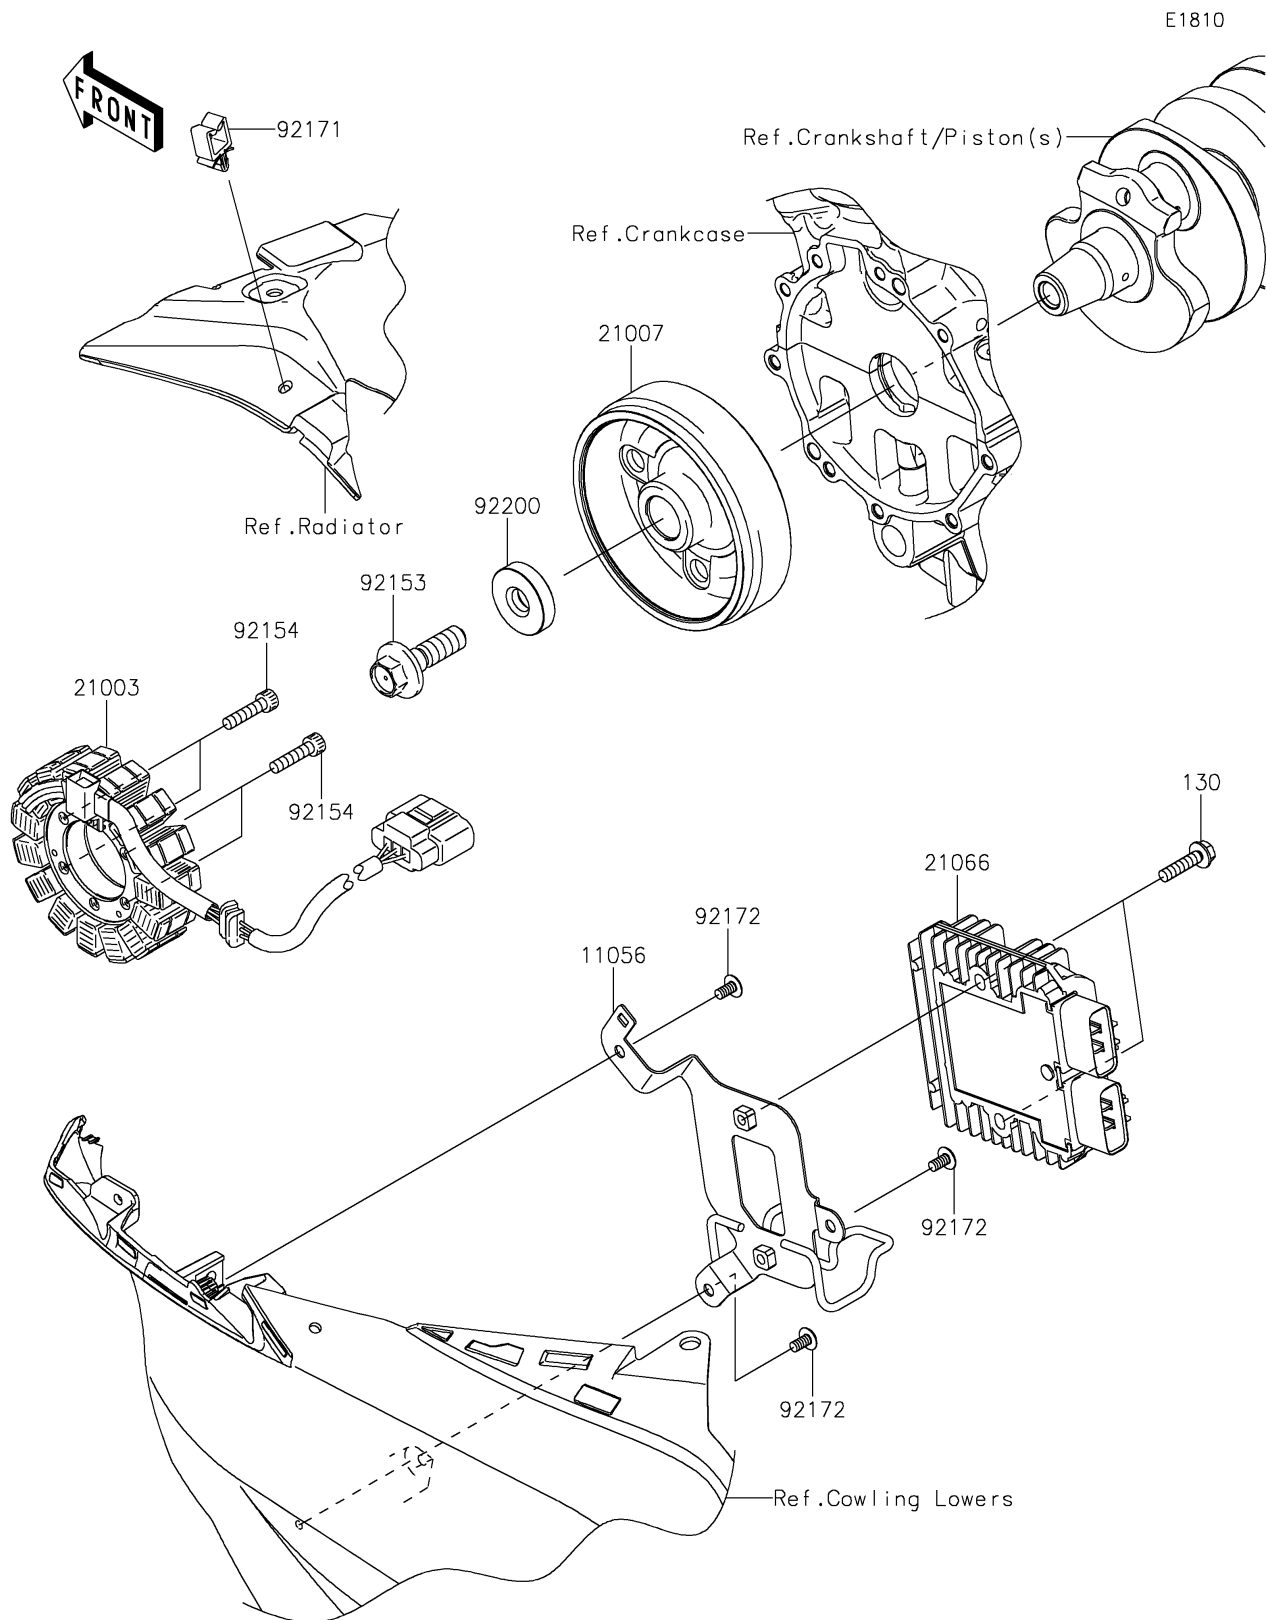

2016 Ninja ZX-6R ABS

PARTS DIAGRAM

Generator

2016 Ninja ZX-6R ABS

PARTS LIST

Generator

ITEM NAME

PART NUMBER

QUANTITY
