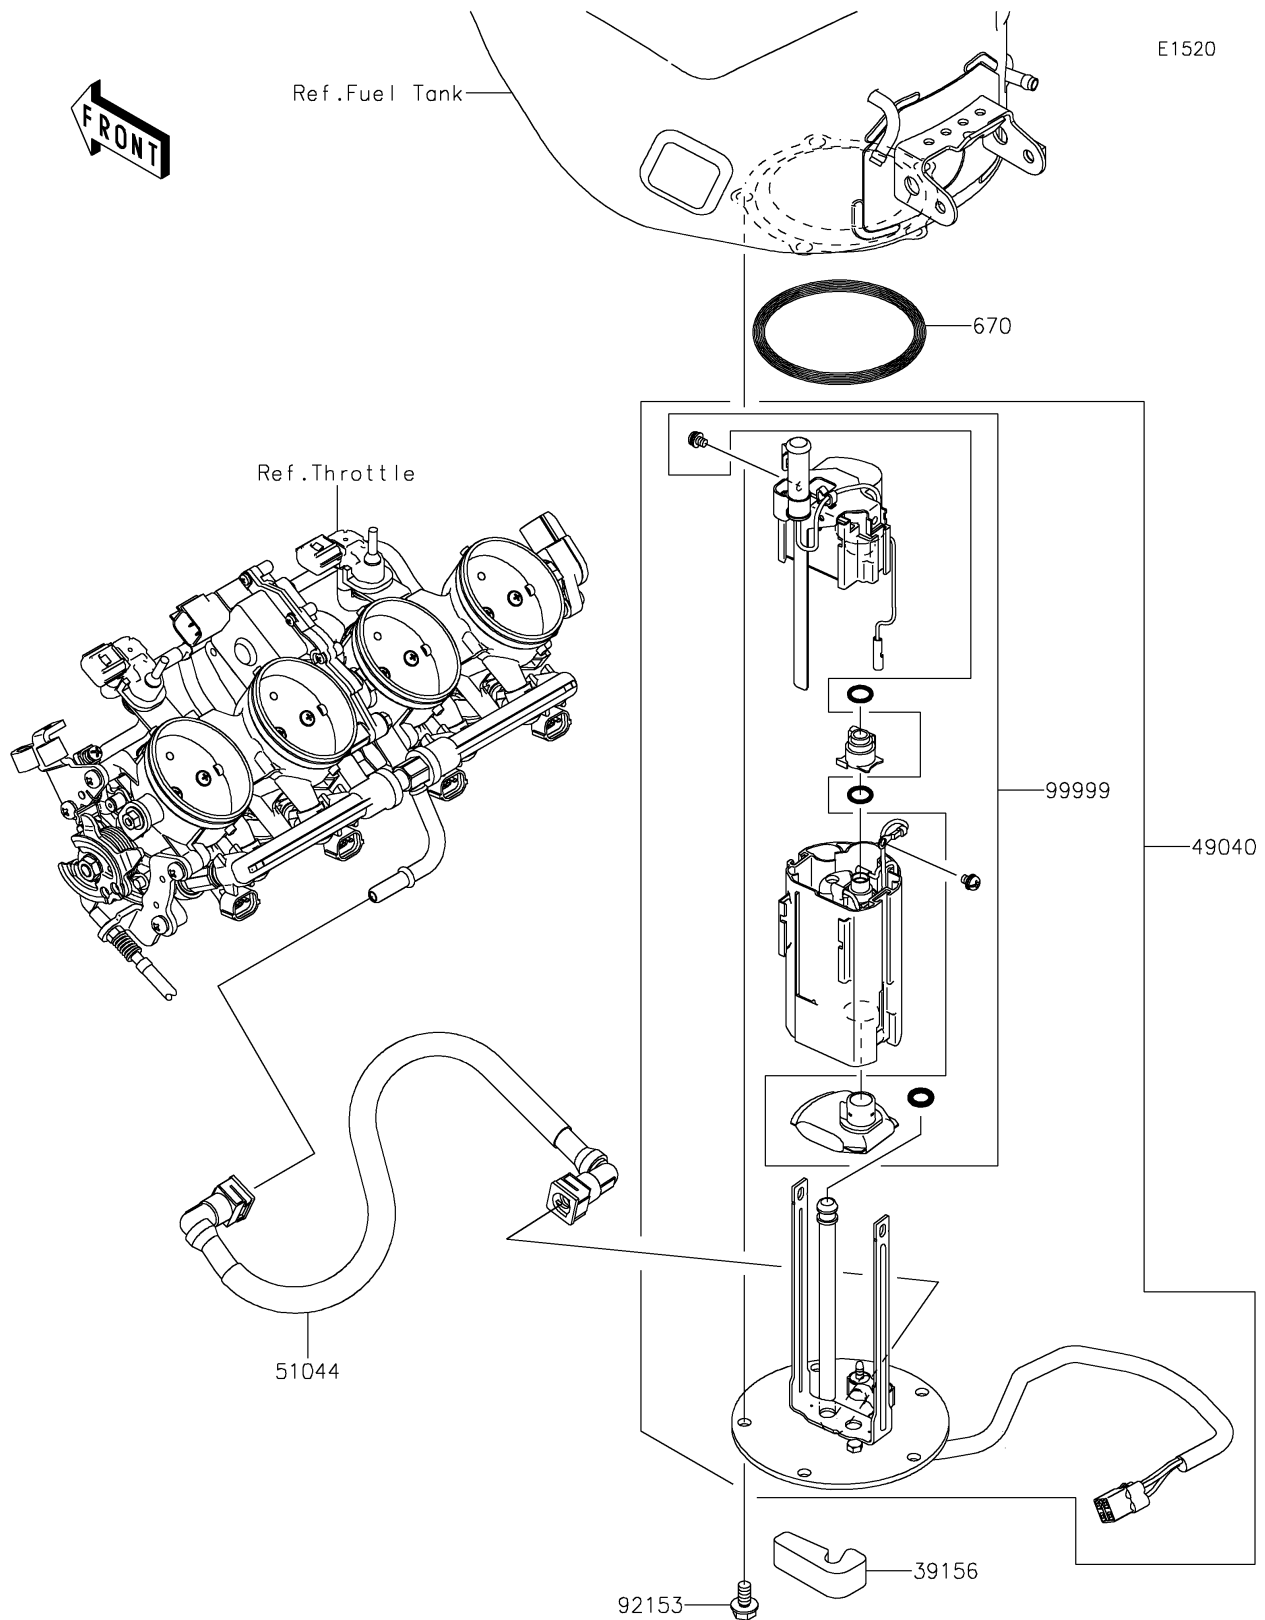

2017 Ninja ZX-6R ABS KRT Edition

PARTS DIAGRAM

Fuel Pump

2017 Ninja ZX-6R ABS KRT Edition

PARTS LIST

Fuel Pump

ITEM NAME	PART NUMBER	QUANTITY
PAD,FUEL PUMP (Ref # 39156)	39156-0991	1
PUMP-FUEL (Ref # 49040)	49040-0023	1
TUBE-ASSY,FUEL (Ref # 51044)	51044-0745	1
BOLT,FLANGED,6X12 (Ref # 92153)	92153-1295	5
KIT,FUEL FILTER (Ref # 99999)	99999-0521	1
O RING (Ref # 670)	670E5075	1