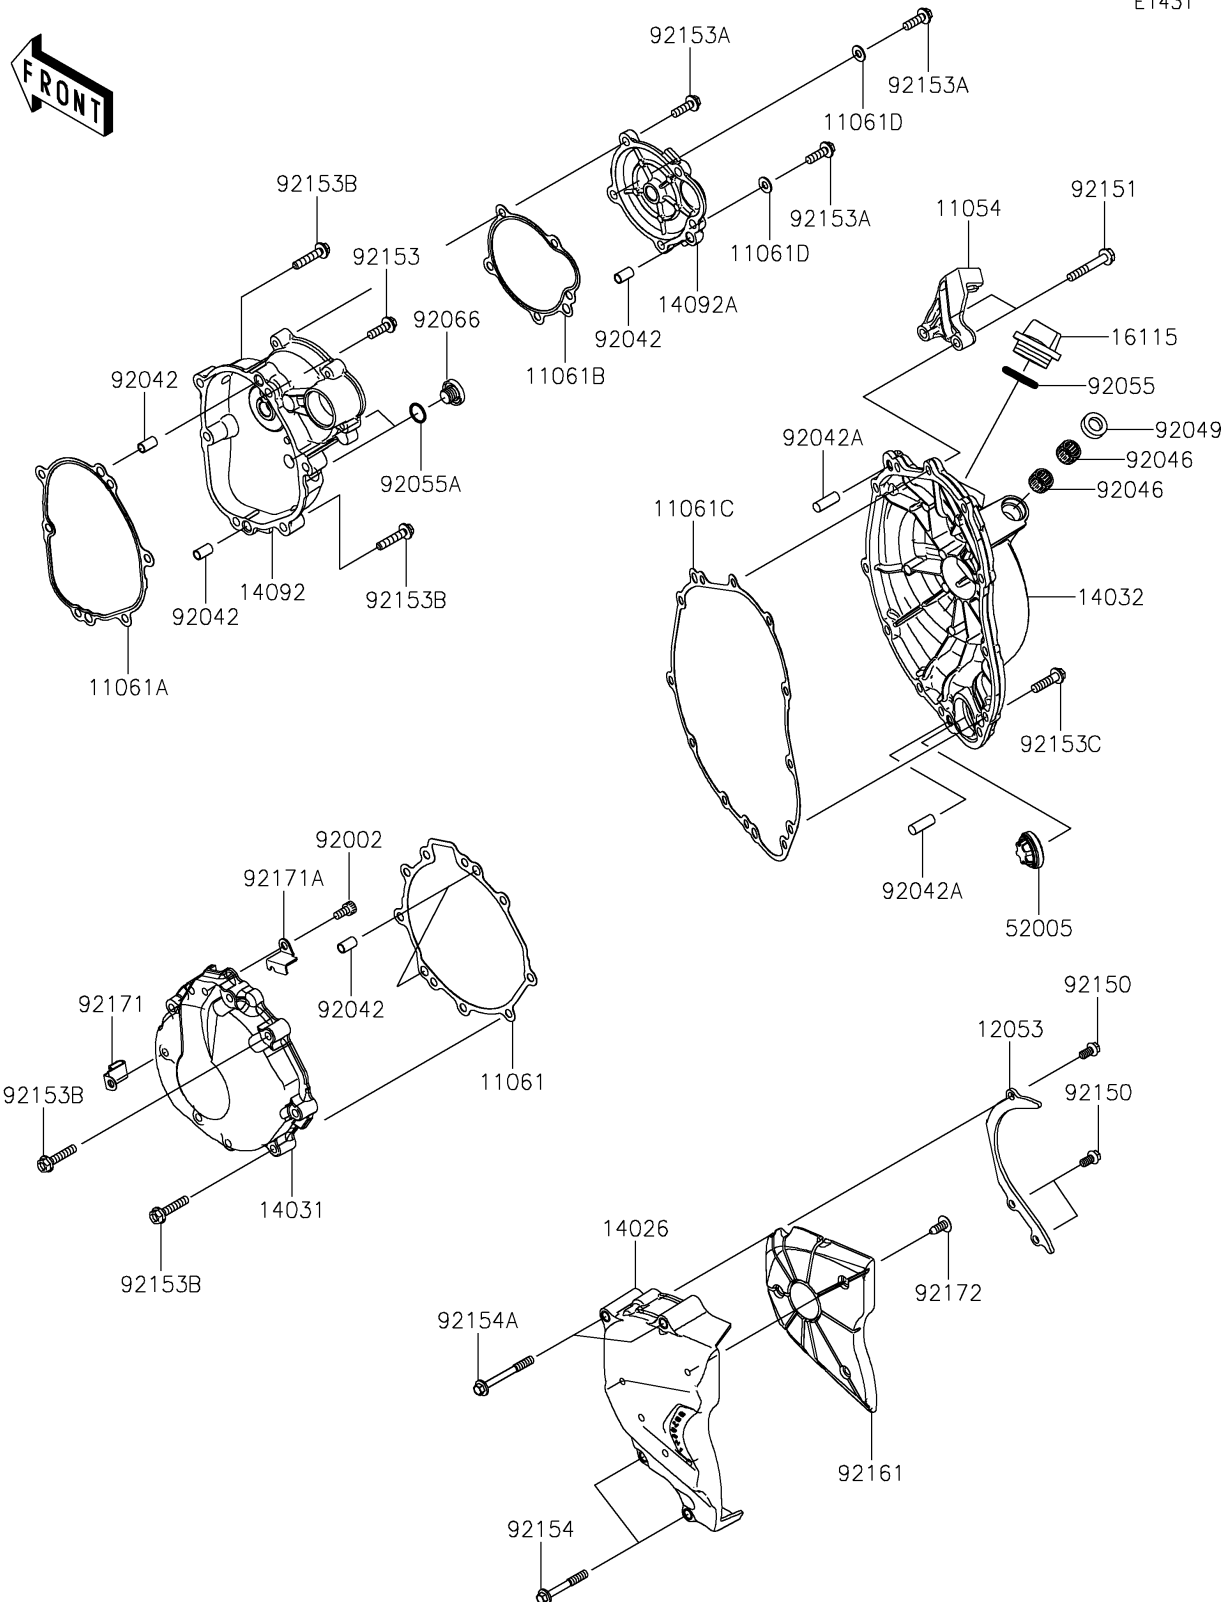

# 2016 Ninja ZX-6R ABS

## PARTS DIAGRAM

### Engine Cover(s)

E1431

## PARTS LIST

Engine Cover(s)

**ITEM NAME**

**PART NUMBER**

**QUANTITY**

---