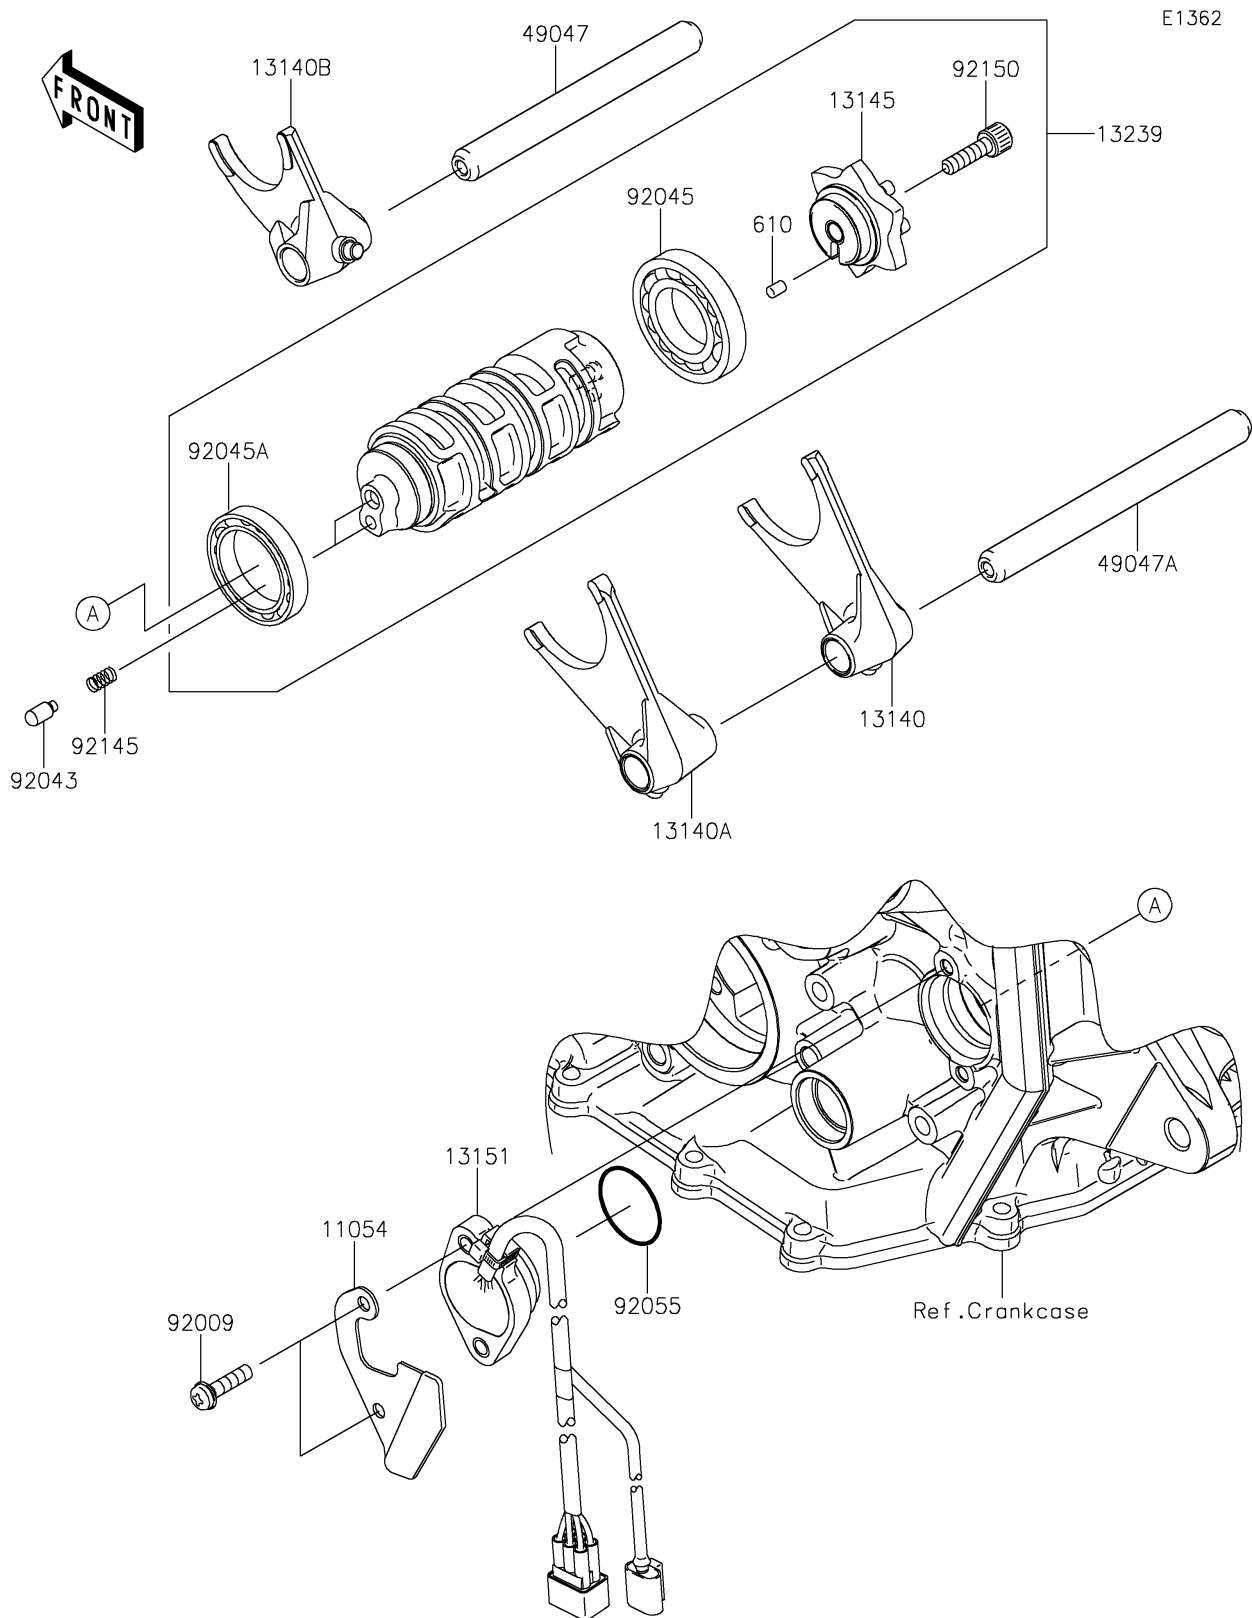

2016 Ninja ZX-6R ABS

PARTS DIAGRAM

Gear Change Drum/Shift Fork(s)

2016 Ninja ZX-6R ABS

PARTS LIST

Gear Change Drum/Shift Fork(s)

ITEM NAME

PART NUMBER

QUANTITY
