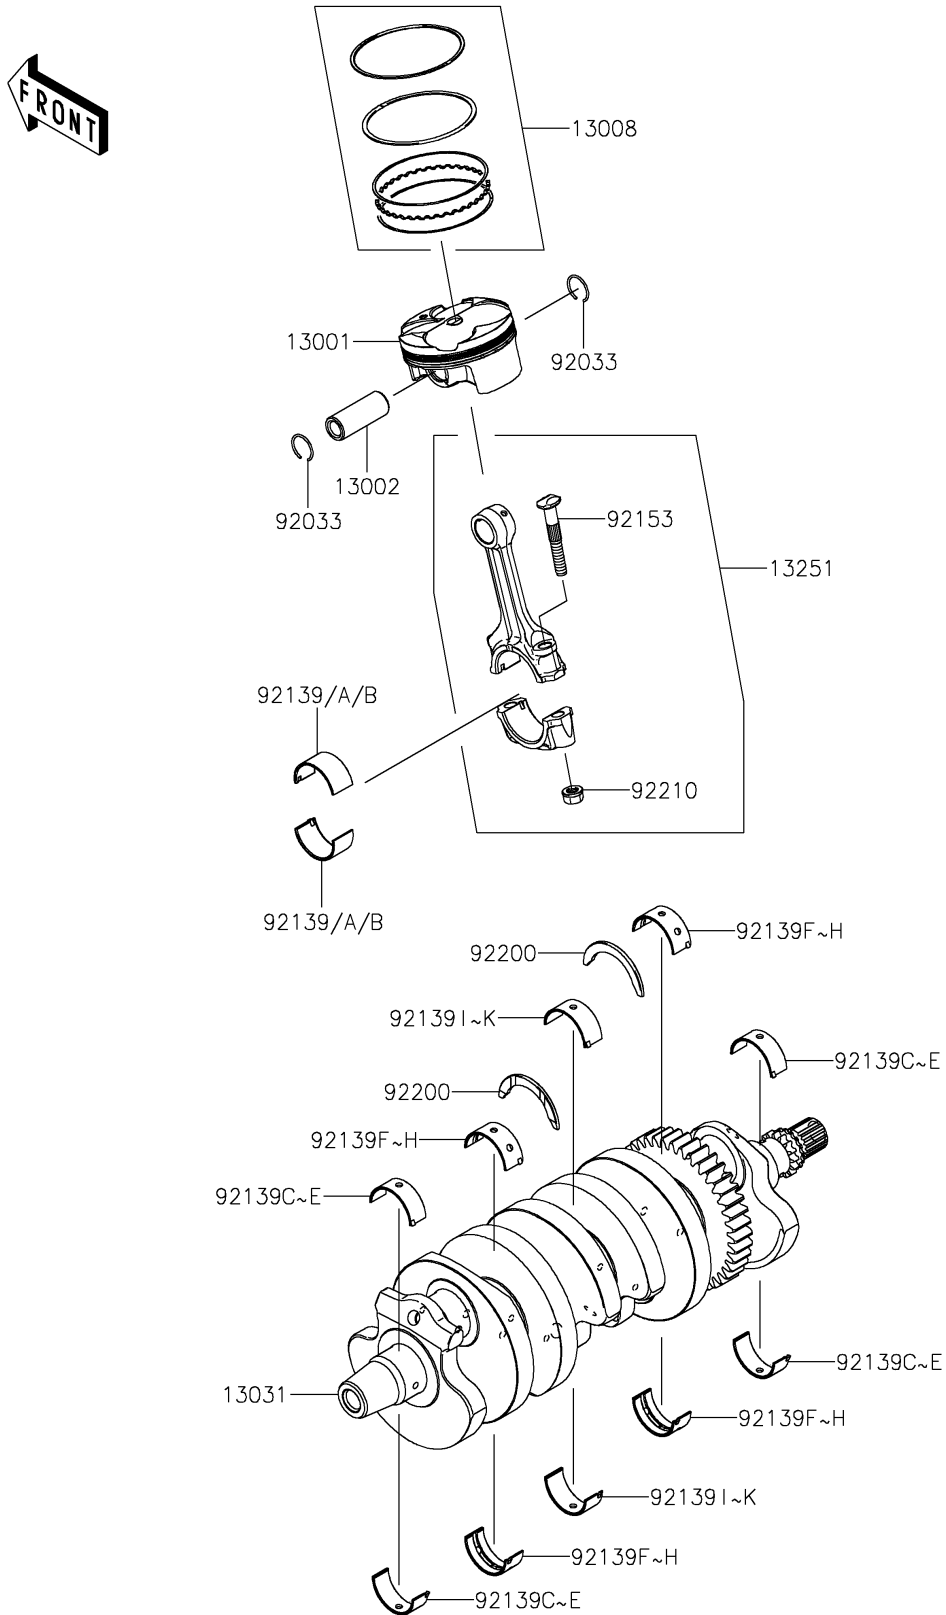

2016 Ninja ZX-6R ABS

PARTS DIAGRAM

Crankshaft/Piston(s)

E1320

2016 Ninja ZX-6R ABS

PARTS LIST

Crankshaft/Piston(s)

ITEM NAME

PART NUMBER

QUANTITY
