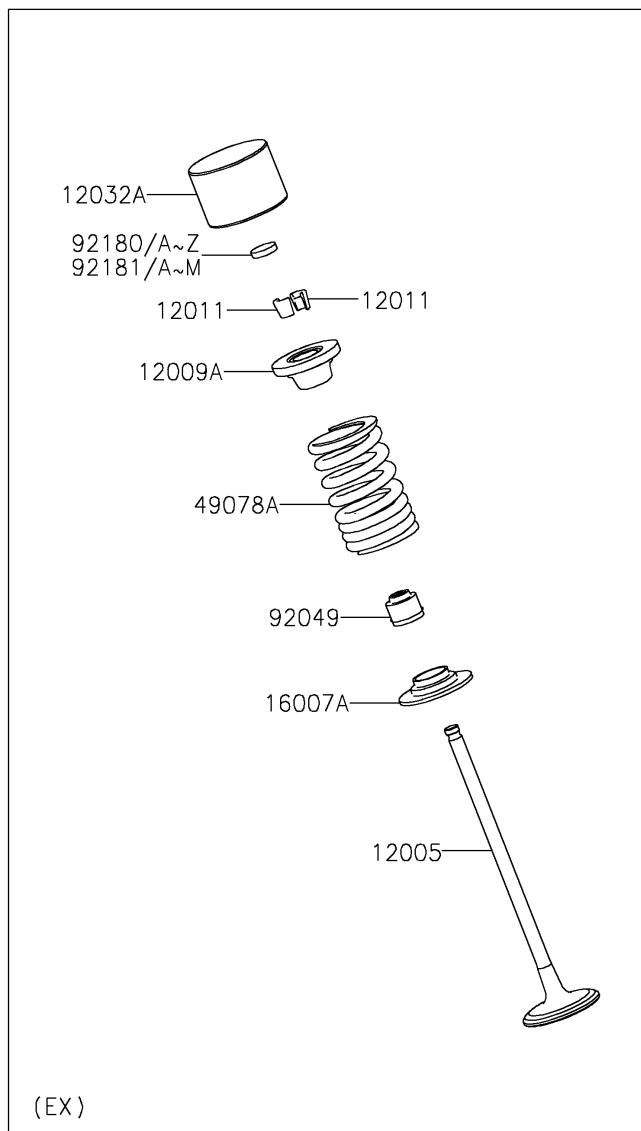

2016 Ninja ZX-6R ABS

PARTS DIAGRAM

Valve(s)

E1210

2016 Ninja ZX-6R ABS

PARTS LIST

Valve(s)

ITEM NAME

PART NUMBER

QUANTITY
