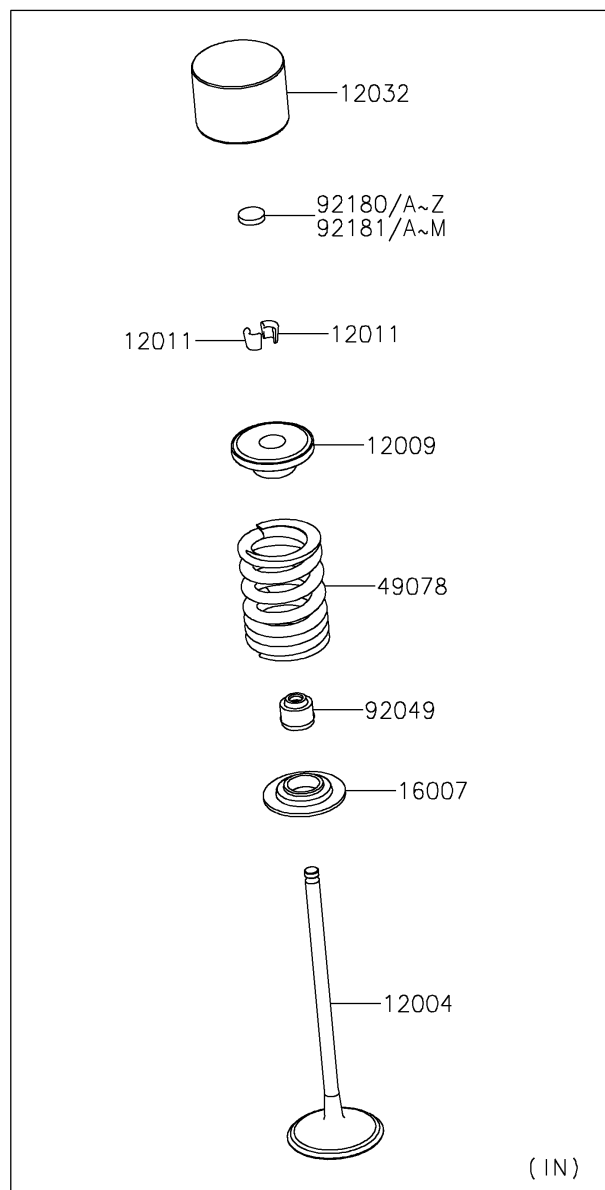

2016 Ninja ZX-6R ABS

PARTS DIAGRAM

Valve(s)

E1210

2016 Ninja ZX-6R ABS

PARTS LIST

Valve(s)

ITEM NAME

PART NUMBER

QUANTITY
