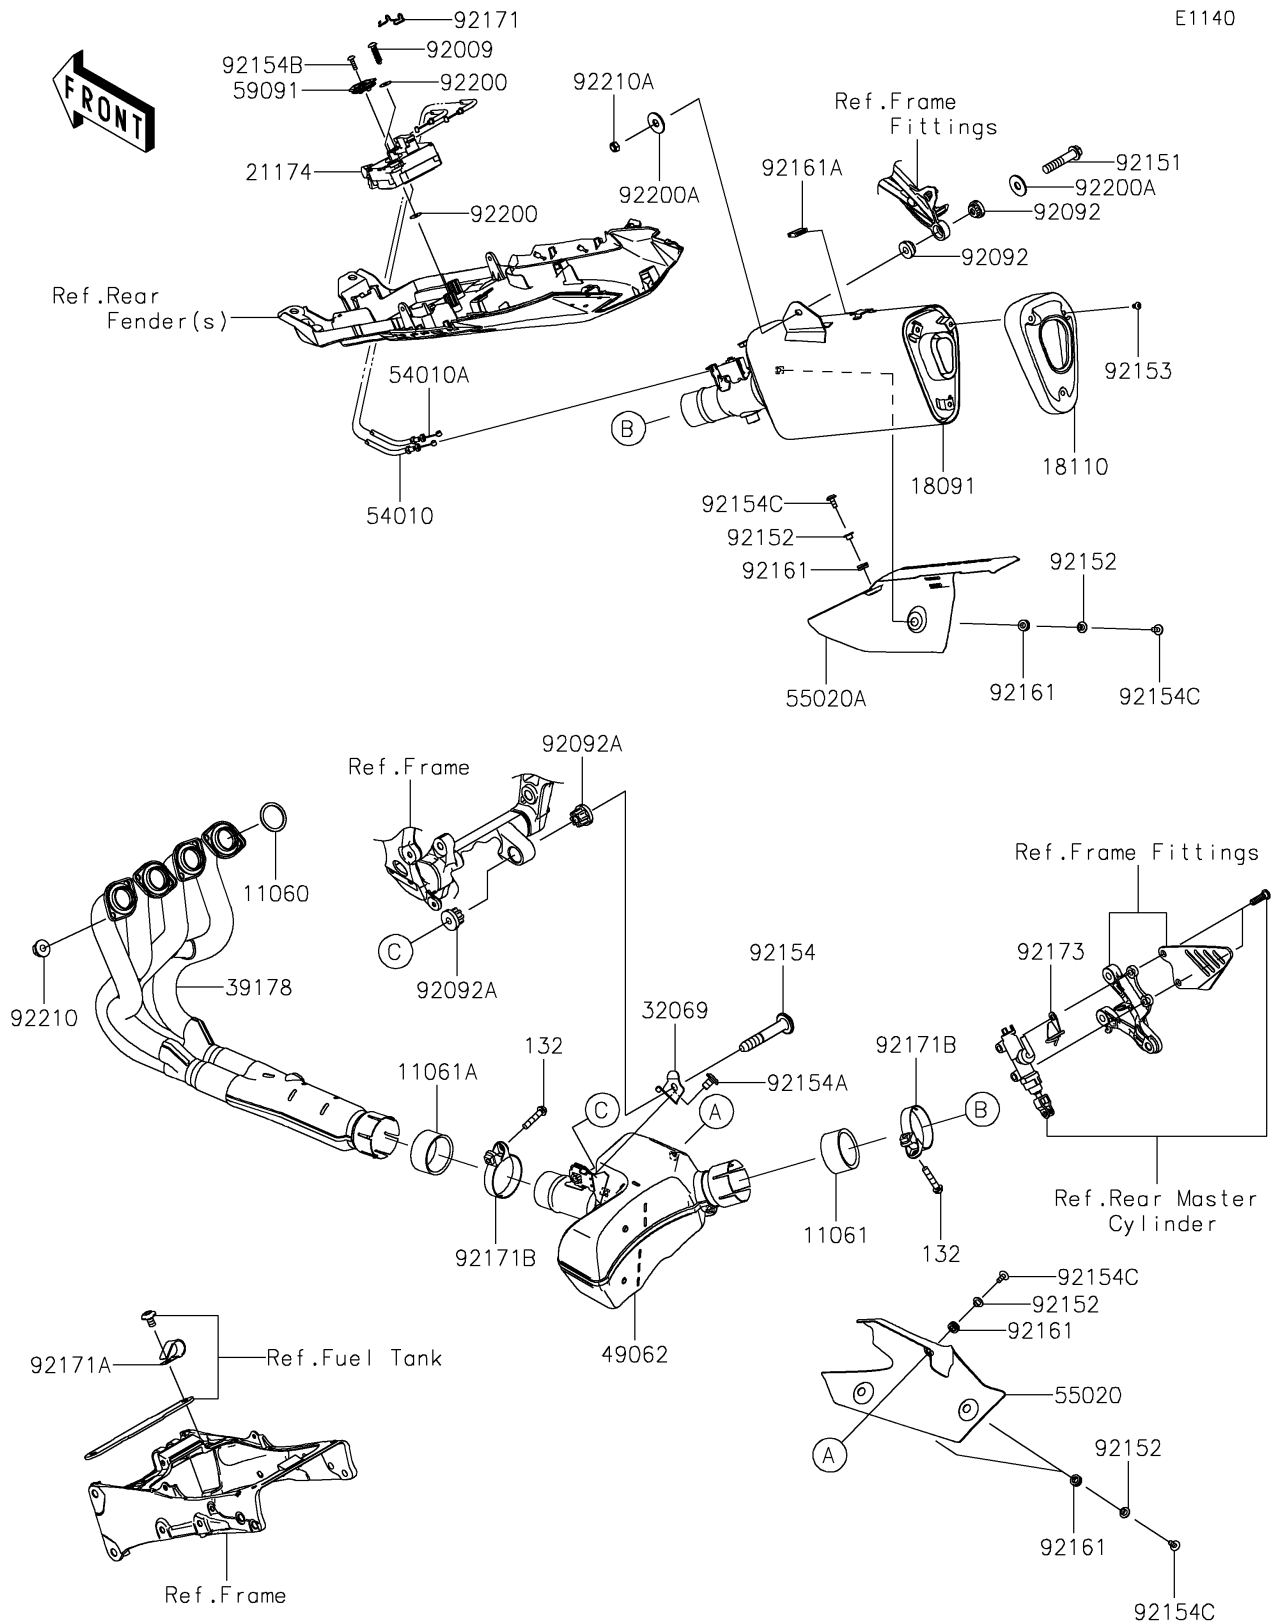

2017 Ninja ZX-6R ABS KRT Edition

PARTS DIAGRAM

Muffler(s)

2017 Ninja ZX-6R ABS KRT Edition

PARTS LIST

Muffler(s)

ITEM NAME	PART NUMBER	QUANTITY
GASKET,EXHAUST PIPE (Ref # 11060)	11060-1203	4
GASKET,50.8X62X30 (Ref # 11061)	11061-0447	1
GASKET,54X62X30 (Ref # 11061A)	11061-0448	1
BODY-COMP-MUFFLER (Ref # 18091)	18091-0909	1
BODY END-MUFFLER (Ref # 18110)	18110-0185	1
MOTOR-ELECTRIC (Ref # 21174)	21174-0005	1
BRACKET-MUFFLER (Ref # 32069)	32069-0340	1
MANIFOLD-COMP-EXHAUST (Ref # 39178)	39178-0207	1
PIPE-COMP-EXHAUST (Ref # 49062)	49062-0713	1
CABLE,CLOSE (Ref # 54010)	54010-0592	1
CABLE,OPEN (Ref # 54010A)	54010-0599	1
GUARD,CHAMBER (Ref # 55020)	55020-0864	1
GUARD,FRONT COVER (Ref # 55020A)	55020-0901	1
PULLEY (Ref # 59091)	59091-0007	1
SCREW,TAPPING,6X30 (Ref # 92009)	92009-1481	2
BUSHING-RUBBER (Ref # 92092)	92092-0018	2
BUSHING-RUBBER,MUFFLER (Ref # 92092A)	92092-1087	2
BOLT,FLANGED,8X40 (Ref # 92151)	92151-1532	1
COLLAR,6.3X8.3X16 (Ref # 92152)	92152-0286	5
BOLT,HEX HEAD,6X8 (Ref # 92153)	92153-1758	3
BOLT,SOCKET,10X61 (Ref # 92154)	92154-0125	1
BOLT,SOCKET,10X16 (Ref # 92154A)	92154-0126	1
BOLT,TORX,5X18 (Ref # 92154B)	92154-0217	1
BOLT,SOCKET,6X14 (Ref # 92154C)	92154-0907	5
DAMPER (Ref # 92161)	92161-0308	5
DAMPER (Ref # 92161A)	92161-1228	1
CLAMP (Ref # 92171)	92171-0292	1
CLAMP,L=60 (Ref # 92171A)	92171-0652	1
CLAMP,64.5MM (Ref # 92171B)	92171-1668	2

2017 Ninja ZX-6R ABS KRT Edition

PARTS LIST

Muffler(s)

ITEM NAME	PART NUMBER	QUANTITY
CLAMP (Ref # 92173)	92173-1053	1
WASHER (Ref # 92200)	92200-0078	4
WASHER,8.0X22.0X1.5 (Ref # 92200A)	92200-0174	2
NUT,8MM (Ref # 92210)	92210-0076	8
NUT,8MM (Ref # 92210A)	92210-0173	1
BOLT-FLANGED-SMALL,8X40 (Ref # 132)	132BC0840	2