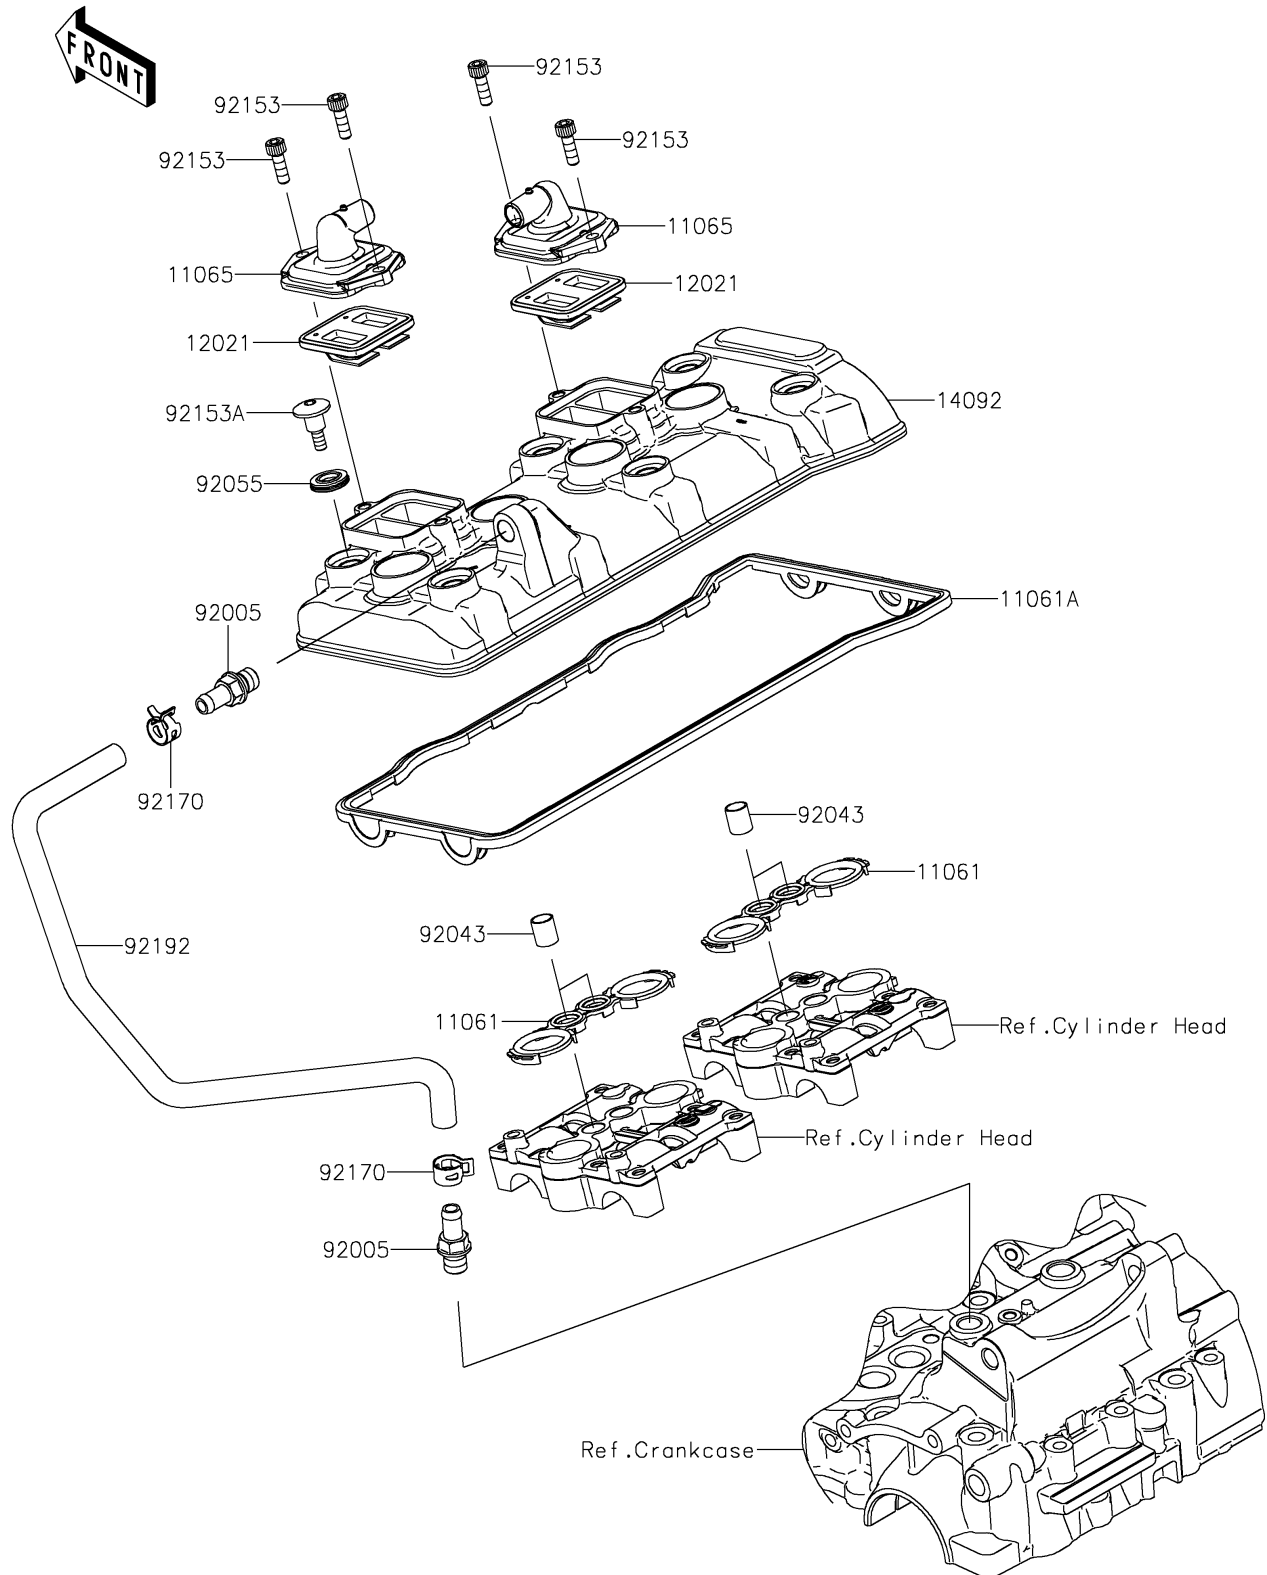

2017 NINJA® ZX™-6R ABS

PARTS DIAGRAM Cylinder Head Cover

E1112

2017 NINJA® ZX™-6R ABS

PARTS LIST

Cylinder Head Cover

ITEM NAME	PART NUMBER	QUANTITY
-----------	-------------	----------
