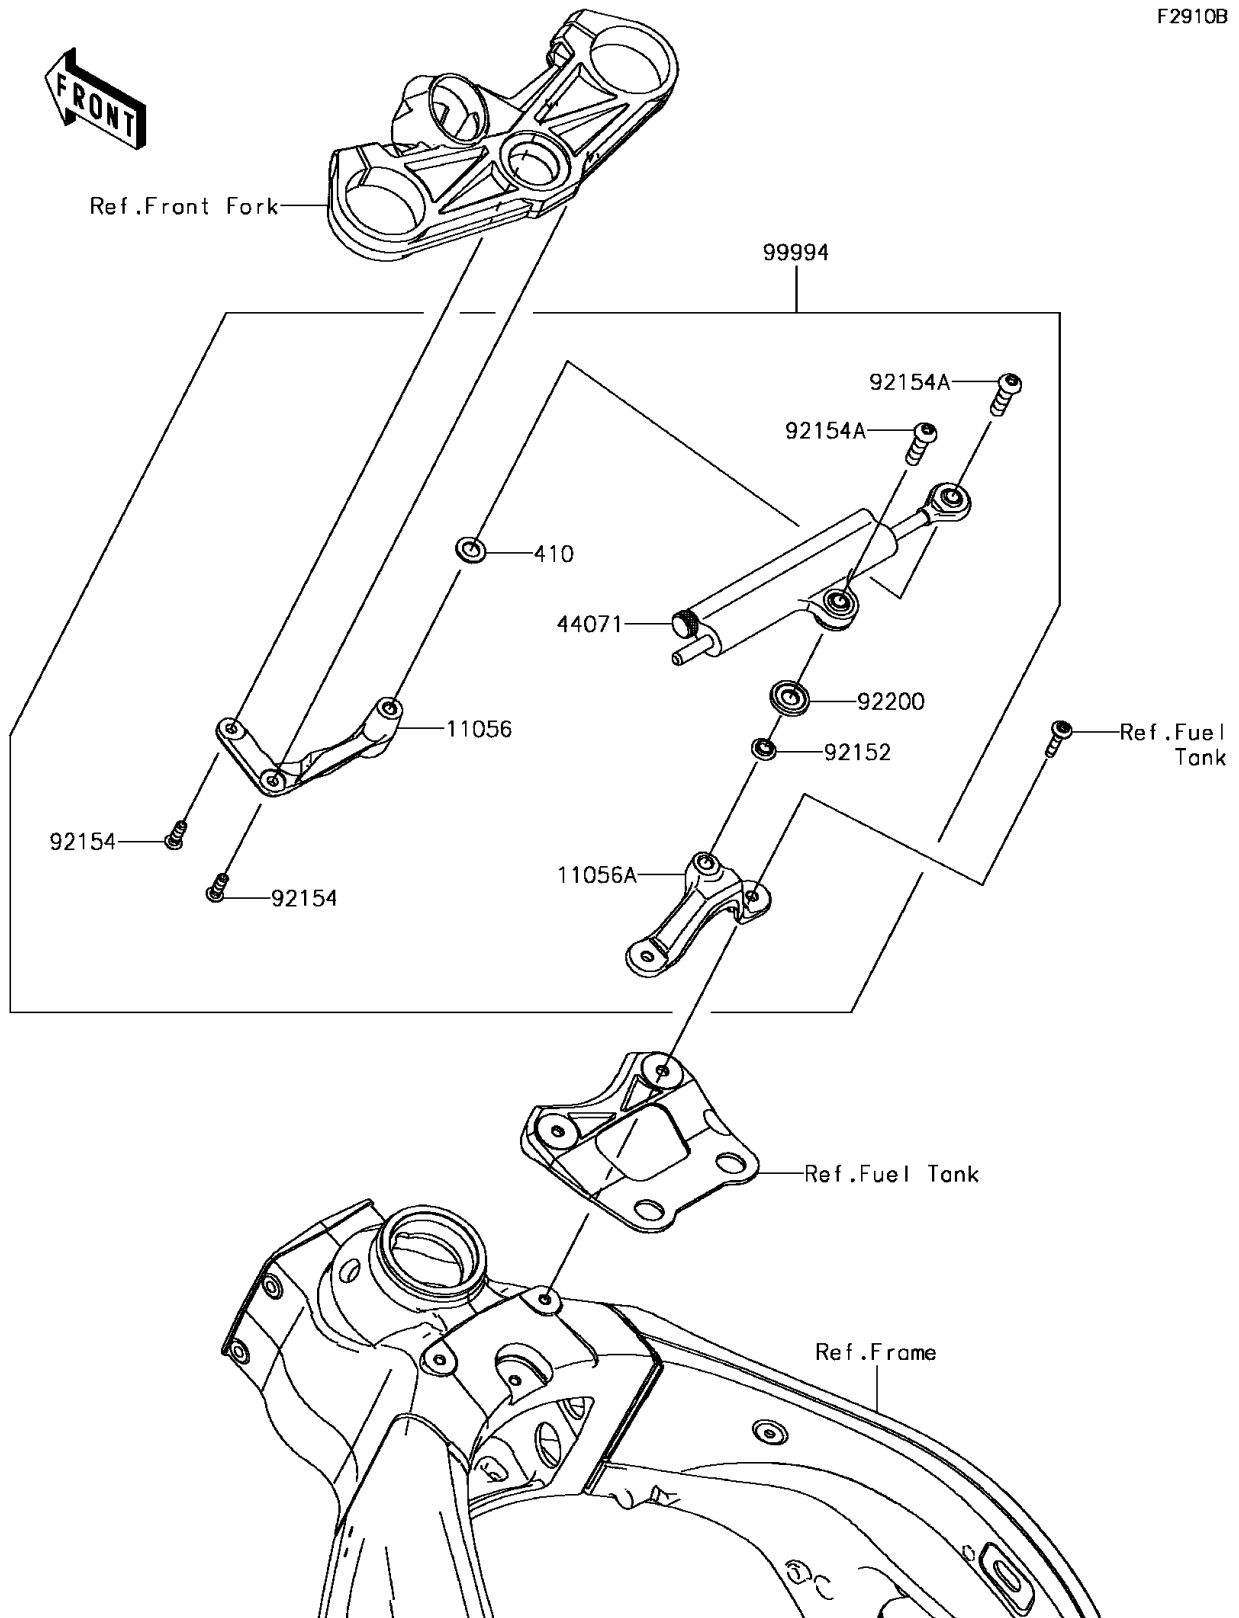

2017 Ninja ZX-6R

PARTS DIAGRAM

Accessory(Steering Damper)

F2910B

2017 Ninja ZX-6R

PARTS LIST

Accessory(Steering Damper)

ITEM NAME

PART NUMBER

QUANTITY
