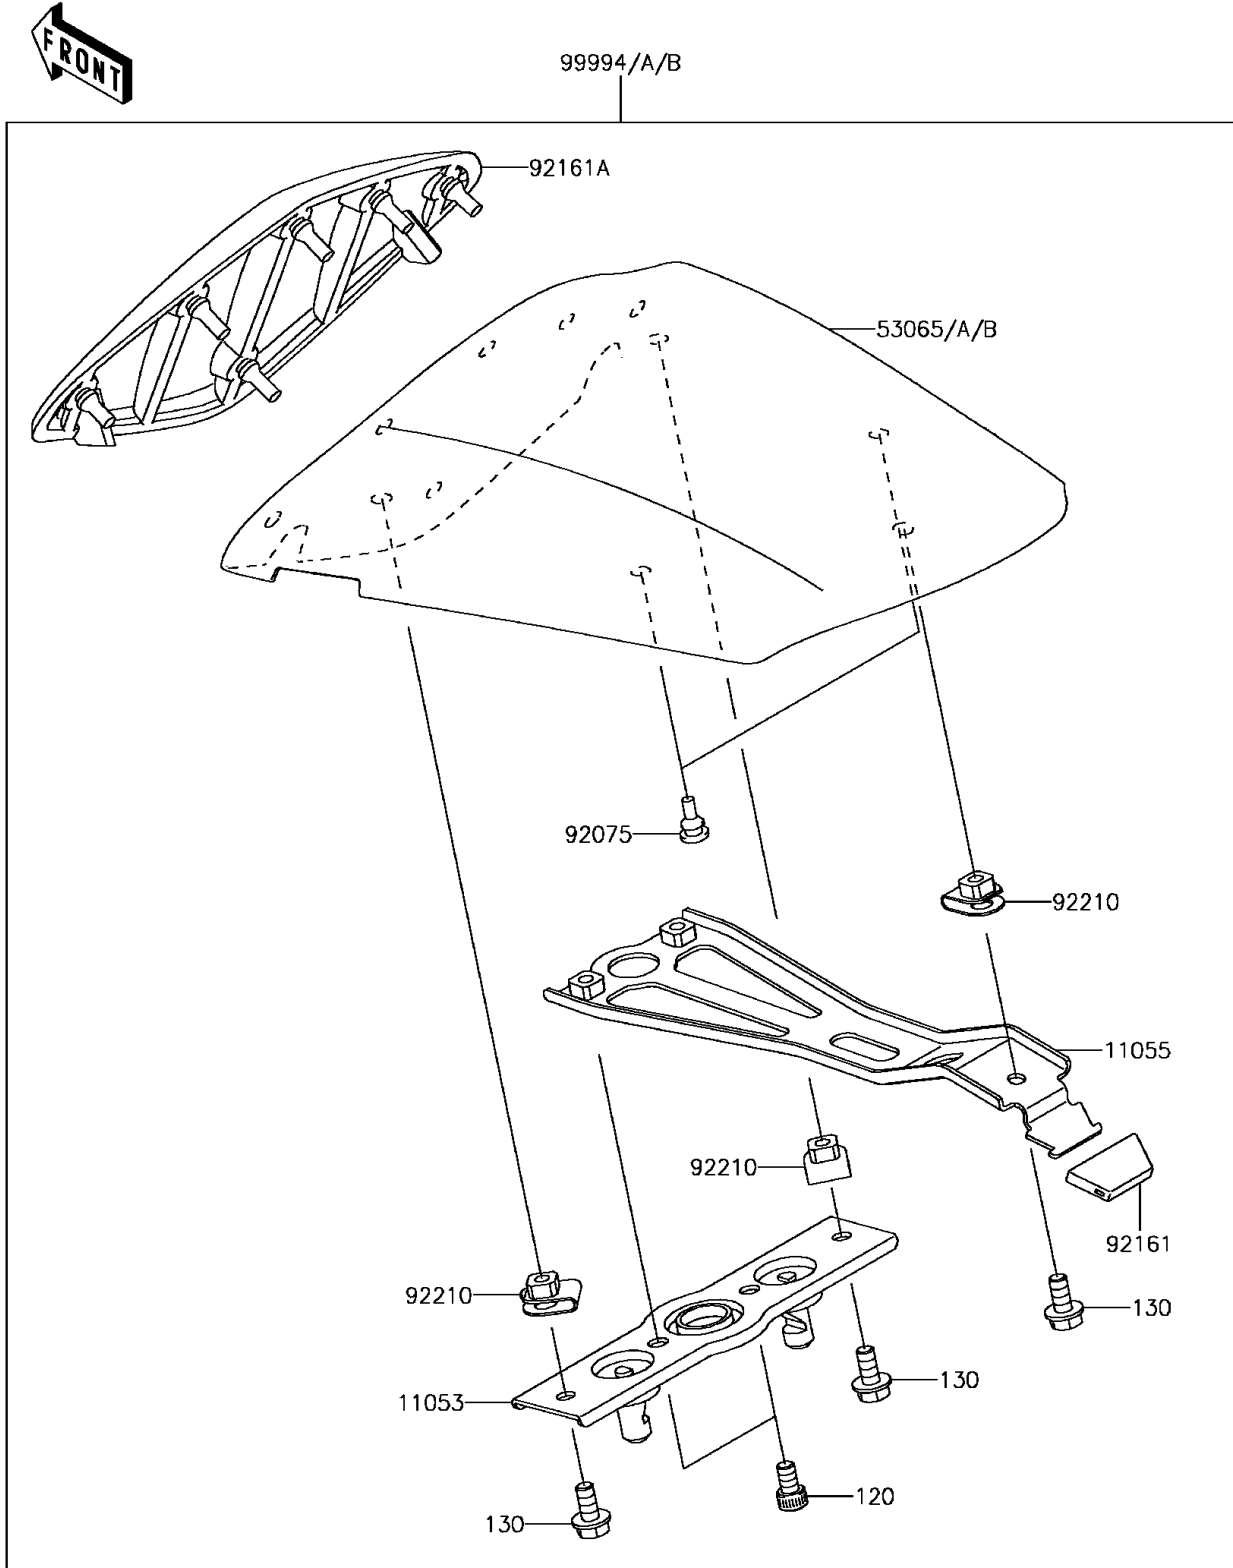

2016 Ninja ZX-6R

PARTS DIAGRAM

Accessory(Single Seat Cover)

F2910

2016 Ninja ZX-6R

PARTS LIST

Accessory(Single Seat Cover)

ITEM NAME

PART NUMBER

QUANTITY
