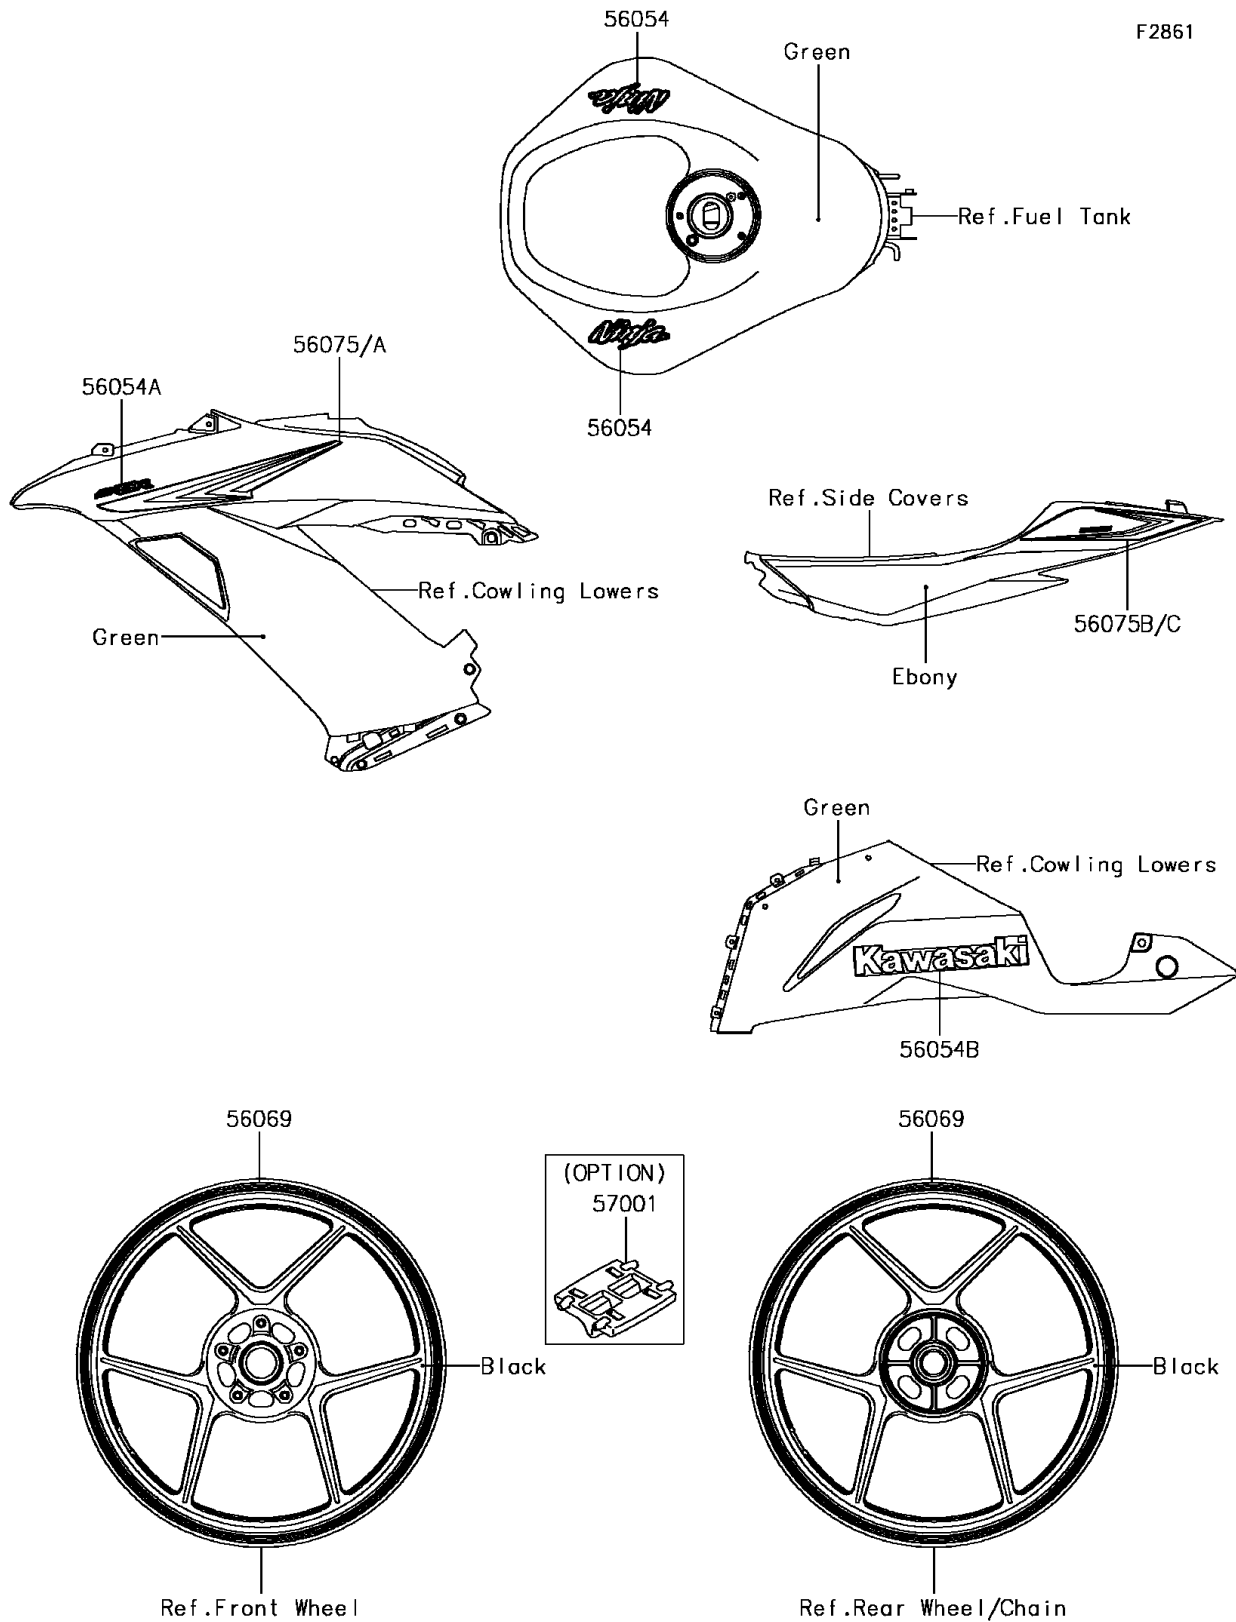

2016 Ninja ZX-6R

PARTS DIAGRAM

Decals(Green)(EGF)

Kawasaki

Let the Good Times Roll®

2016 Ninja ZX-6R

PARTS LIST

Decals(Green)(EGF)

ITEM NAME

PART NUMBER

QUANTITY
