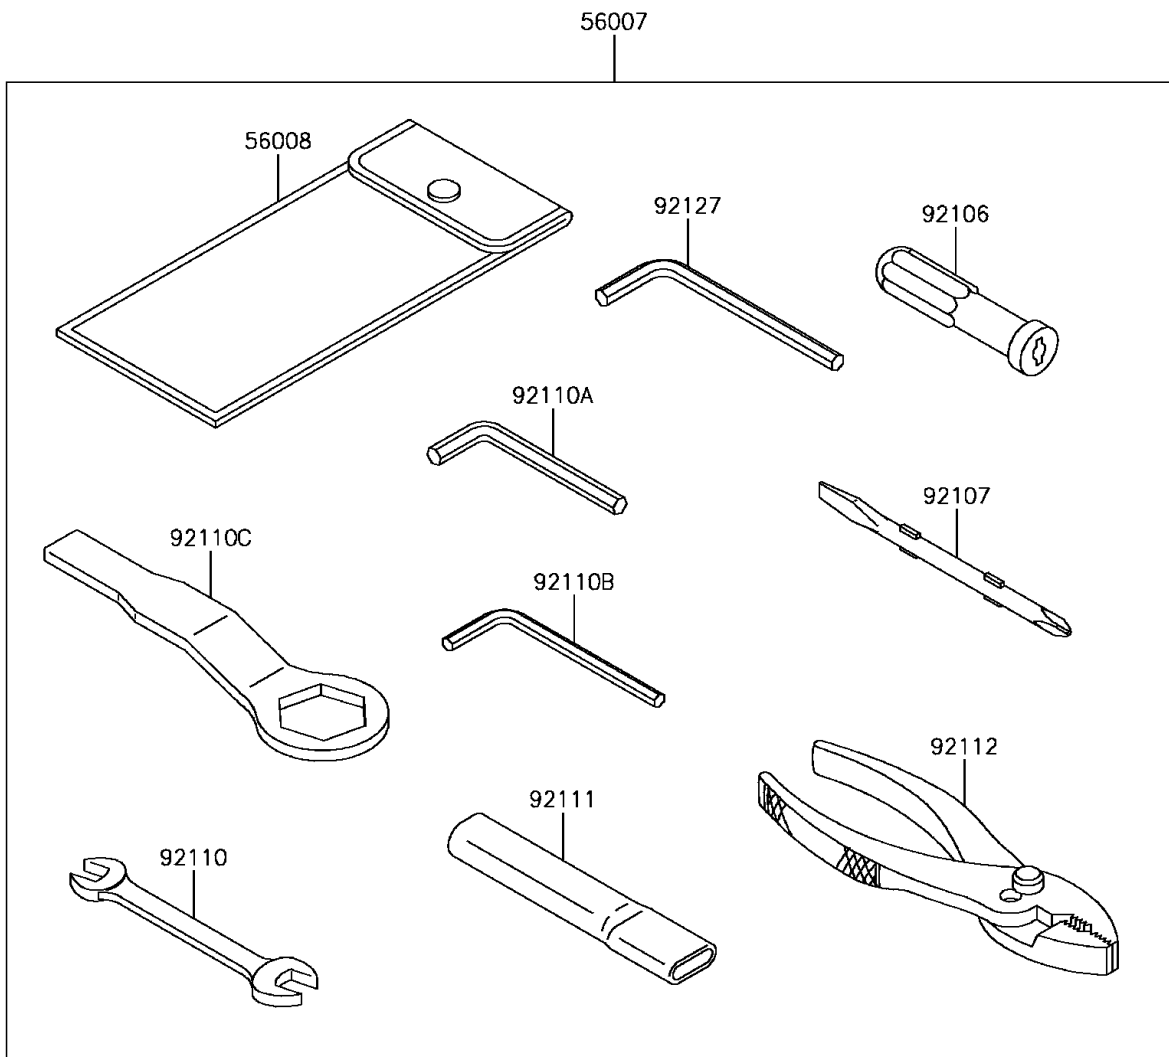

2017 Ninja ZX-6R

PARTS DIAGRAM

Owner's Tools

F2810

2017 Ninja ZX-6R

PARTS LIST

Owner's Tools

ITEM NAME

PART NUMBER

QUANTITY
