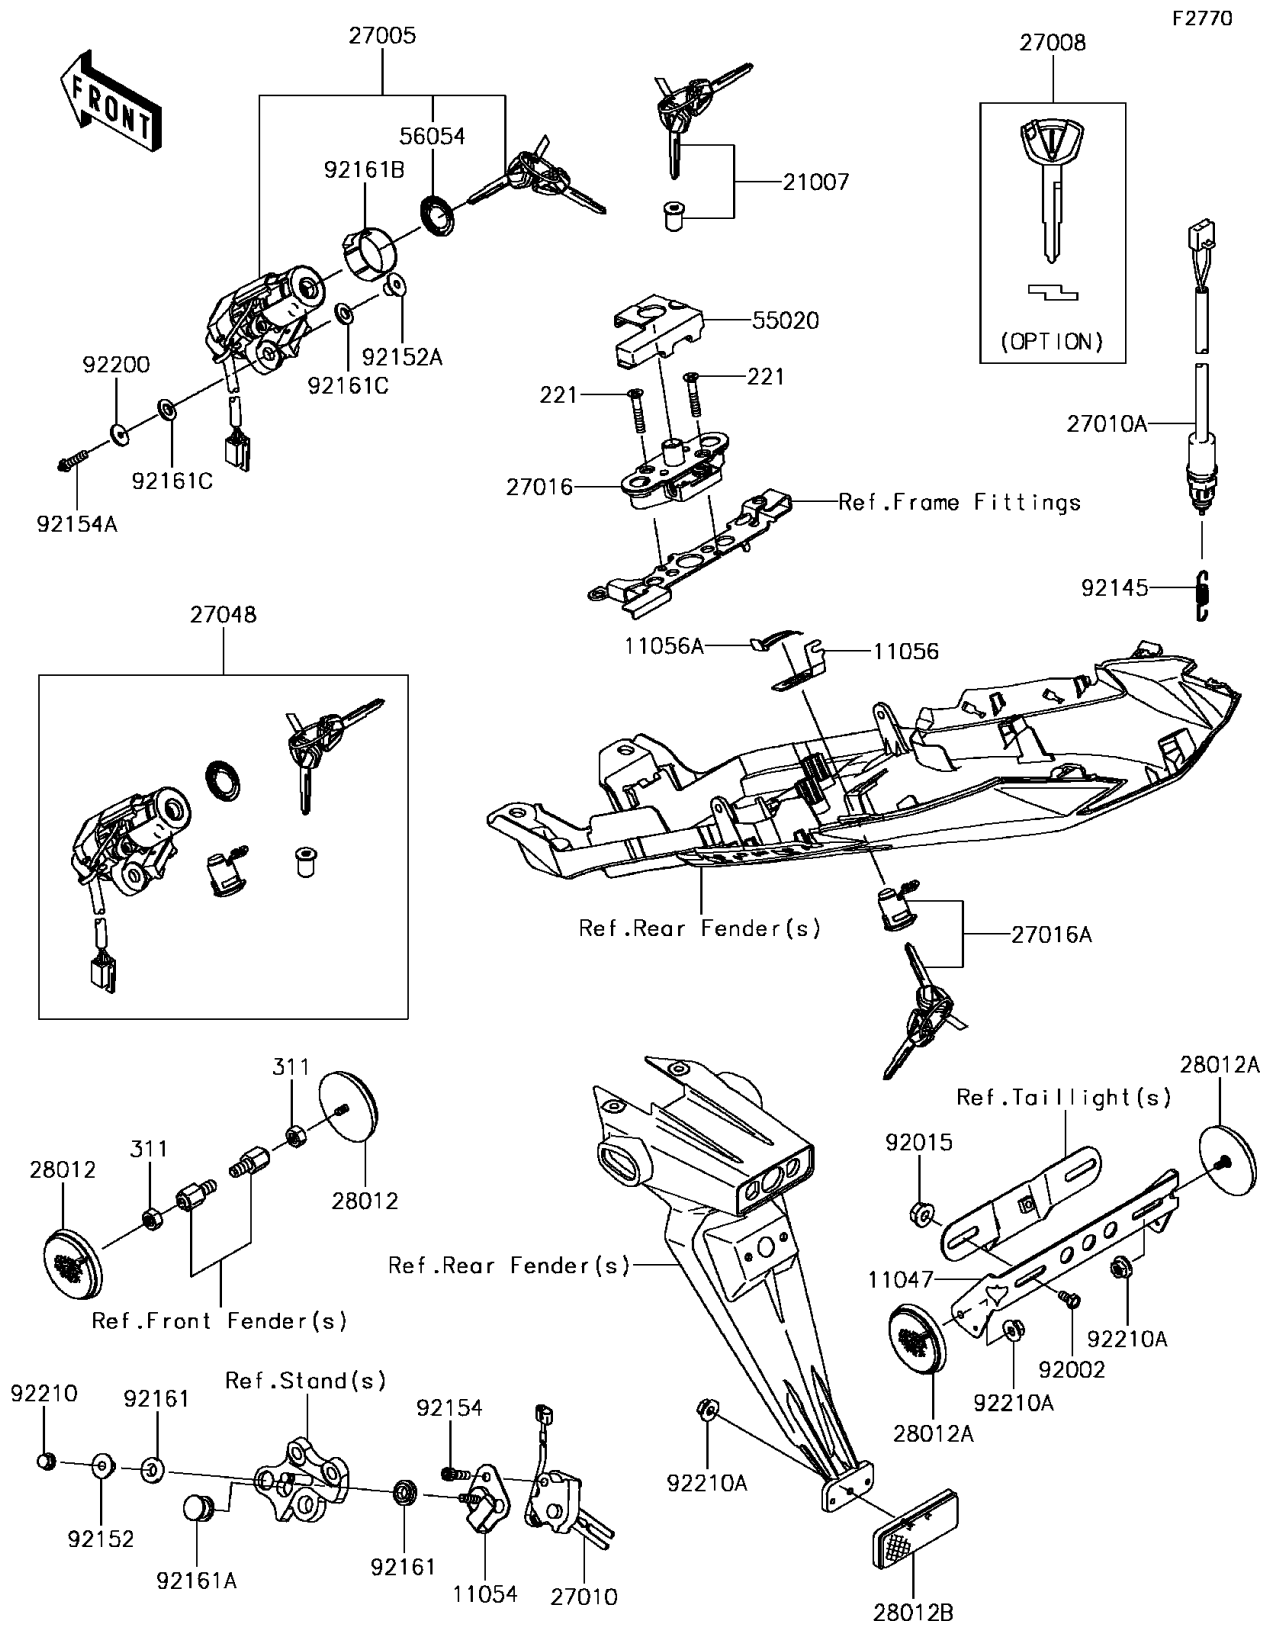

2016 Ninja ZX-6R

PARTS DIAGRAM

Ignition Switch/Locks/Reflectors

2016 Ninja ZX-6R

PARTS LIST

Ignition Switch/Locks/Reflectors

ITEM NAME

PART NUMBER

QUANTITY
