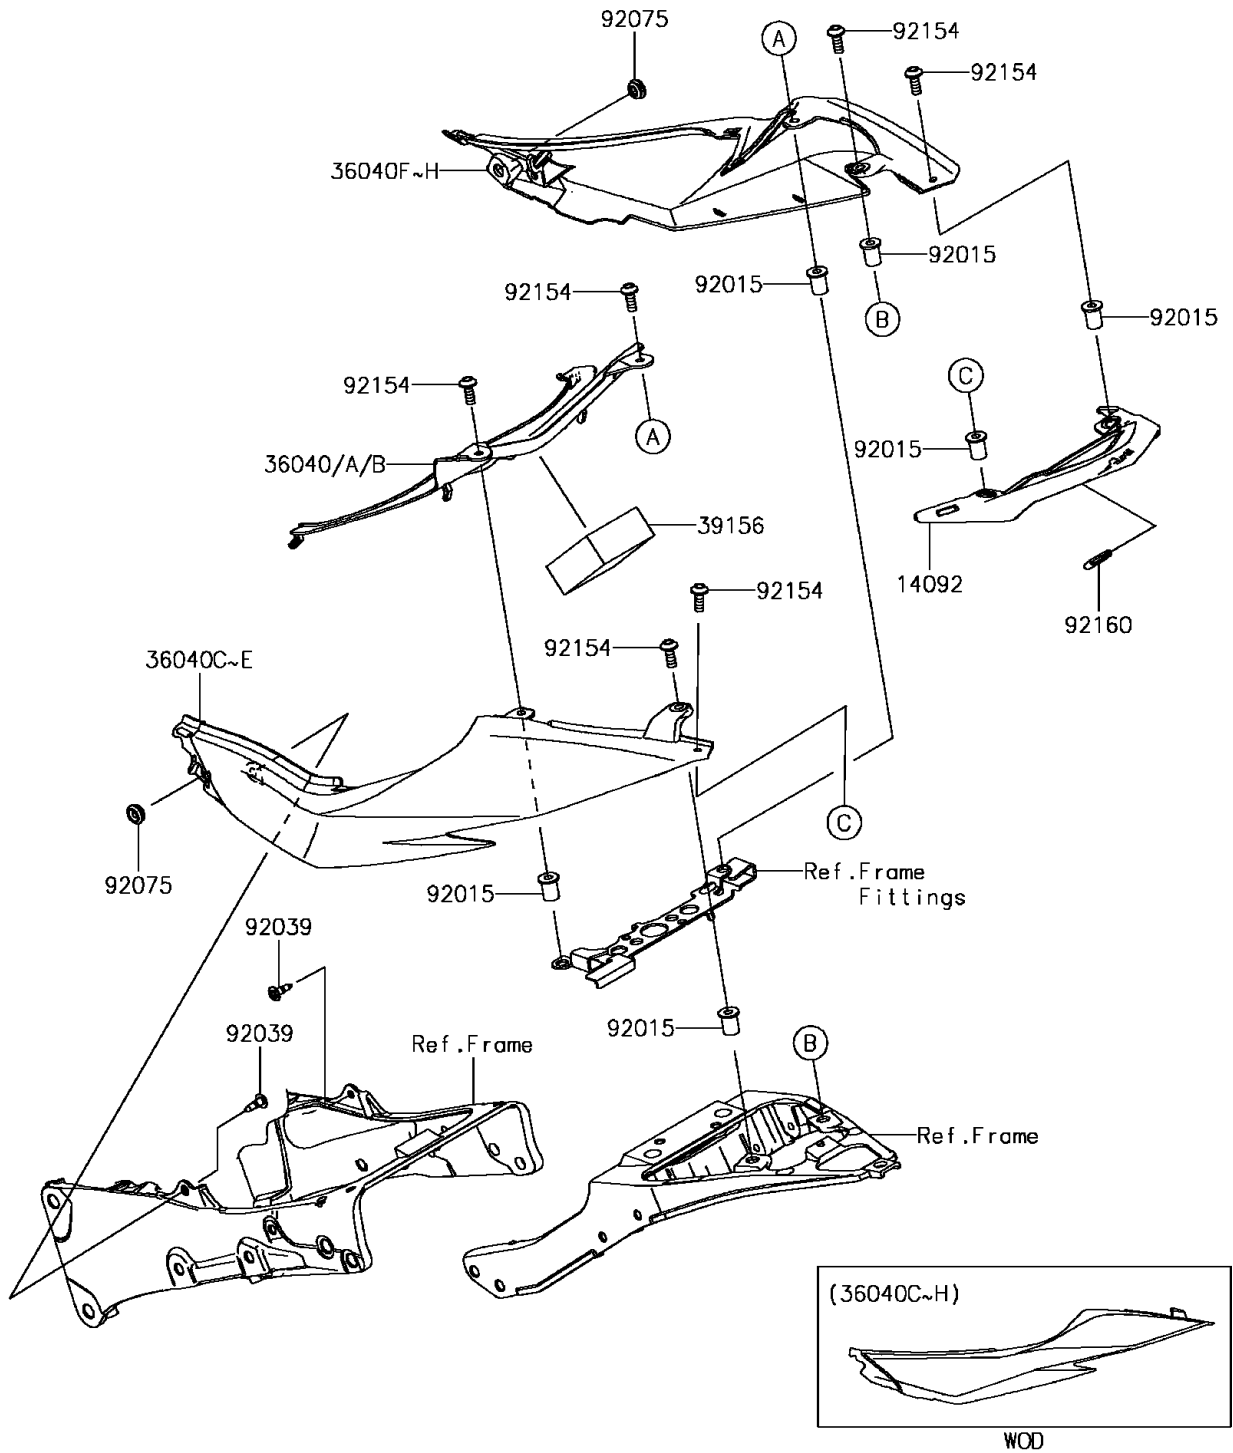

2016 Ninja ZX-6R

PARTS DIAGRAM

Side Covers

F2611

2016 Ninja ZX-6R

PARTS LIST

Side Covers

ITEM NAME

PART NUMBER

QUANTITY
