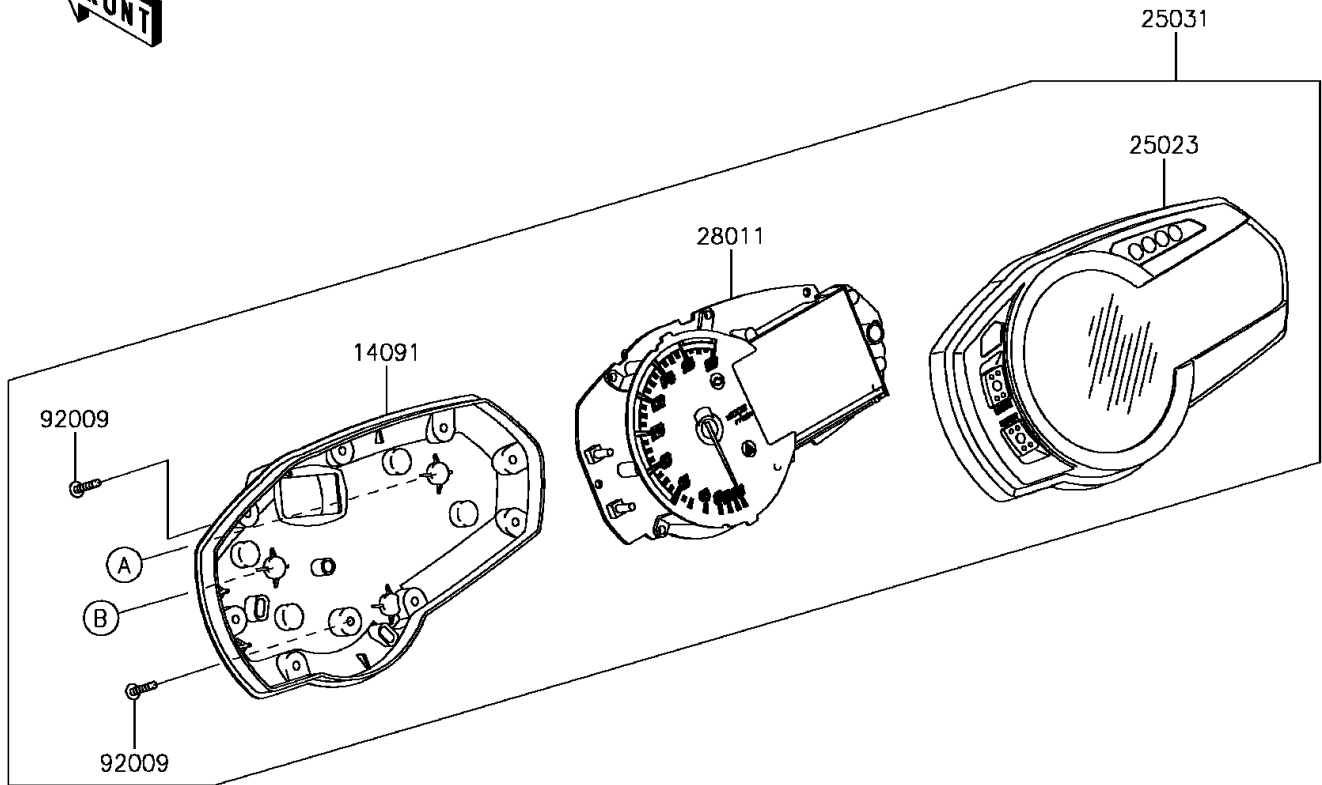

2016 Ninja ZX-6R

PARTS DIAGRAM

Meter(s)

F2530

2016 Ninja ZX-6R

PARTS LIST

Meter(s)

ITEM NAME

PART NUMBER

QUANTITY
