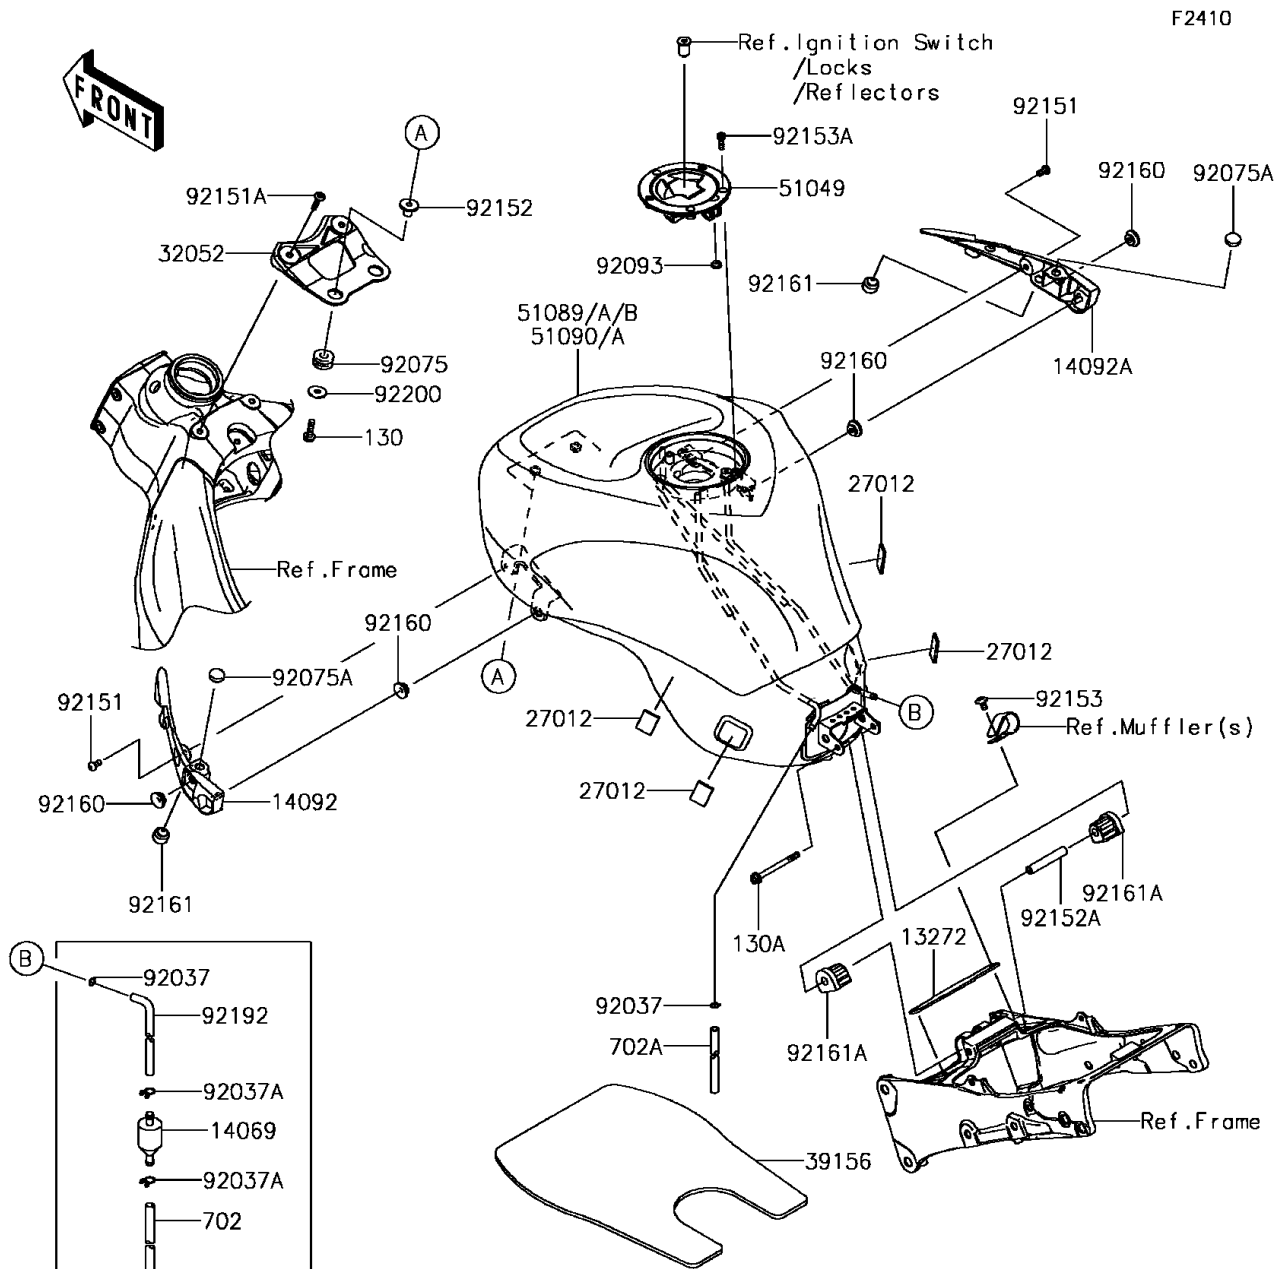

2017 Ninja ZX-6R

PARTS DIAGRAM

Fuel Tank

(51089)	Gray
(51089A)	Green
(51090A)	White

2017 Ninja ZX-6R

PARTS LIST

Fuel Tank

ITEM NAME

PART NUMBER

QUANTITY
