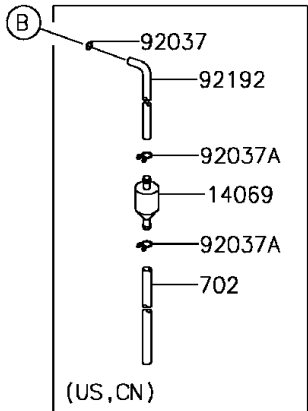

2017 Ninja ZX-6R

PARTS DIAGRAM

Fuel Tank

(51089)	Gray
(51089A)	Green
(51090A)	White

2017 Ninja ZX-6R

PARTS LIST

Fuel Tank

ITEM NAME

PART NUMBER

QUANTITY
