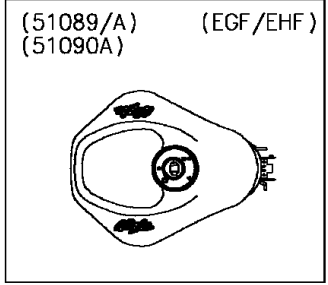

2017 Ninja ZX-6R

PARTS DIAGRAM

Fuel Tank

(51089)	Gray
(51089A)	Green
(51090A)	White

2017 Ninja ZX-6R

PARTS LIST

Fuel Tank

ITEM NAME

PART NUMBER

QUANTITY
