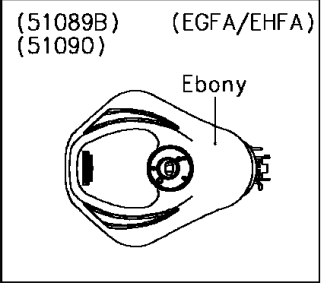

2017 Ninja ZX-6R

PARTS DIAGRAM

Fuel Tank

(51089)	Gray
(51089A)	Green
(51090A)	White

2017 Ninja ZX-6R

PARTS LIST

Fuel Tank

ITEM NAME

PART NUMBER

QUANTITY
