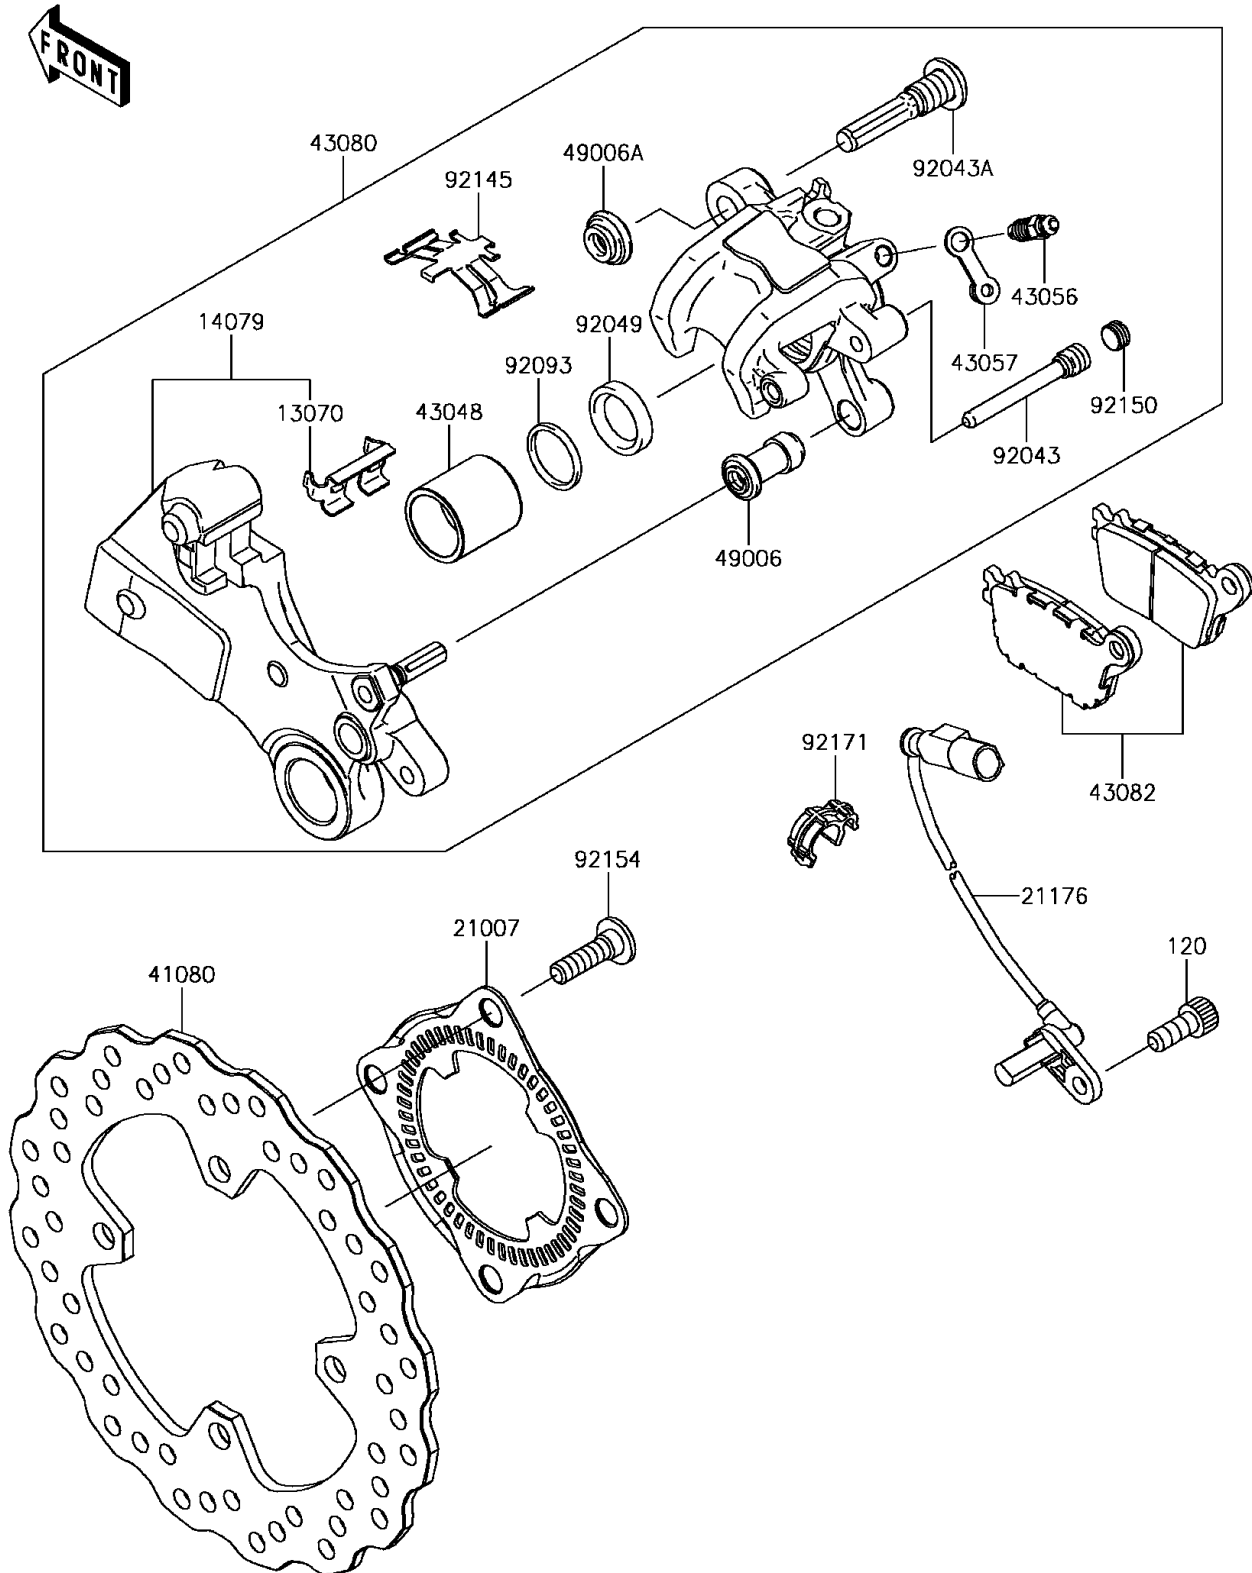

2016 Ninja ZX-6R

PARTS DIAGRAM

Rear Brake

F2294

2016 Ninja ZX-6R

PARTS LIST

Rear Brake

ITEM NAME

PART NUMBER

QUANTITY
