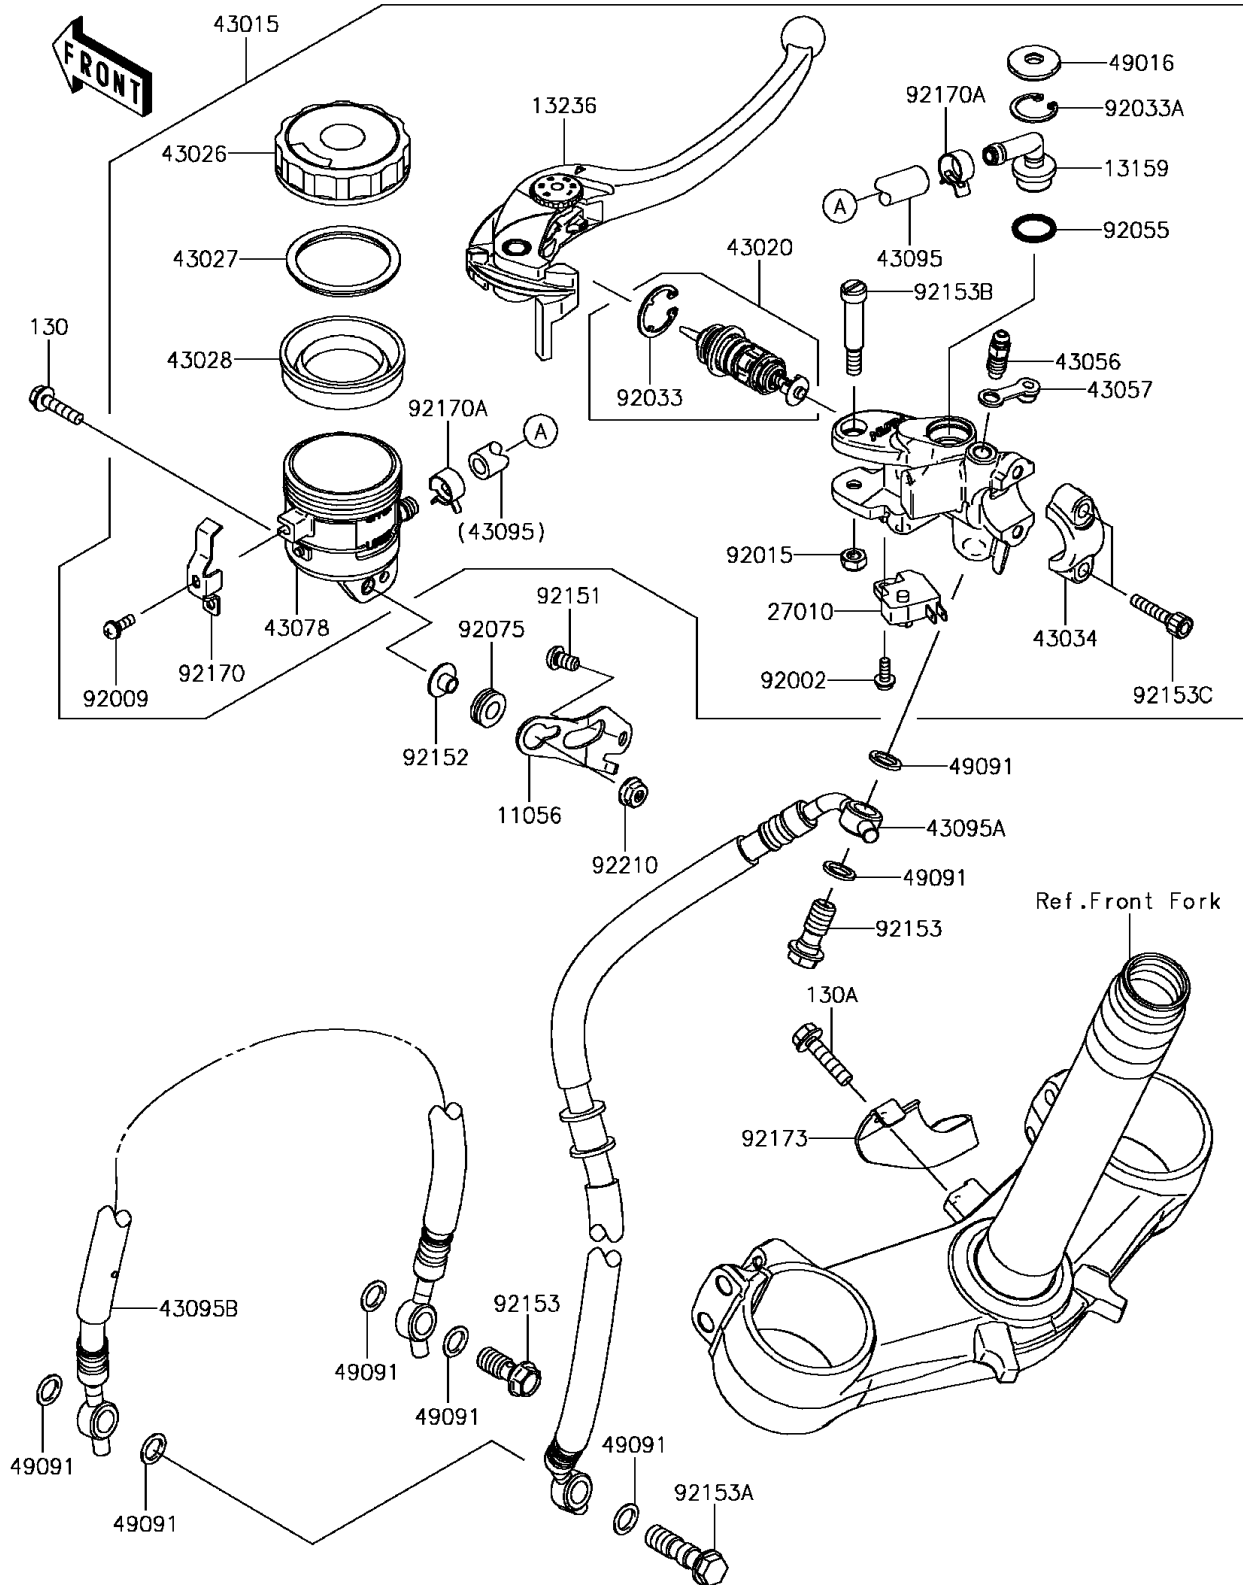

2016 Ninja ZX-6R

PARTS DIAGRAM

Front Master Cylinder

F2291

2016 Ninja ZX-6R

PARTS LIST

Front Master Cylinder

ITEM NAME

PART NUMBER

QUANTITY
