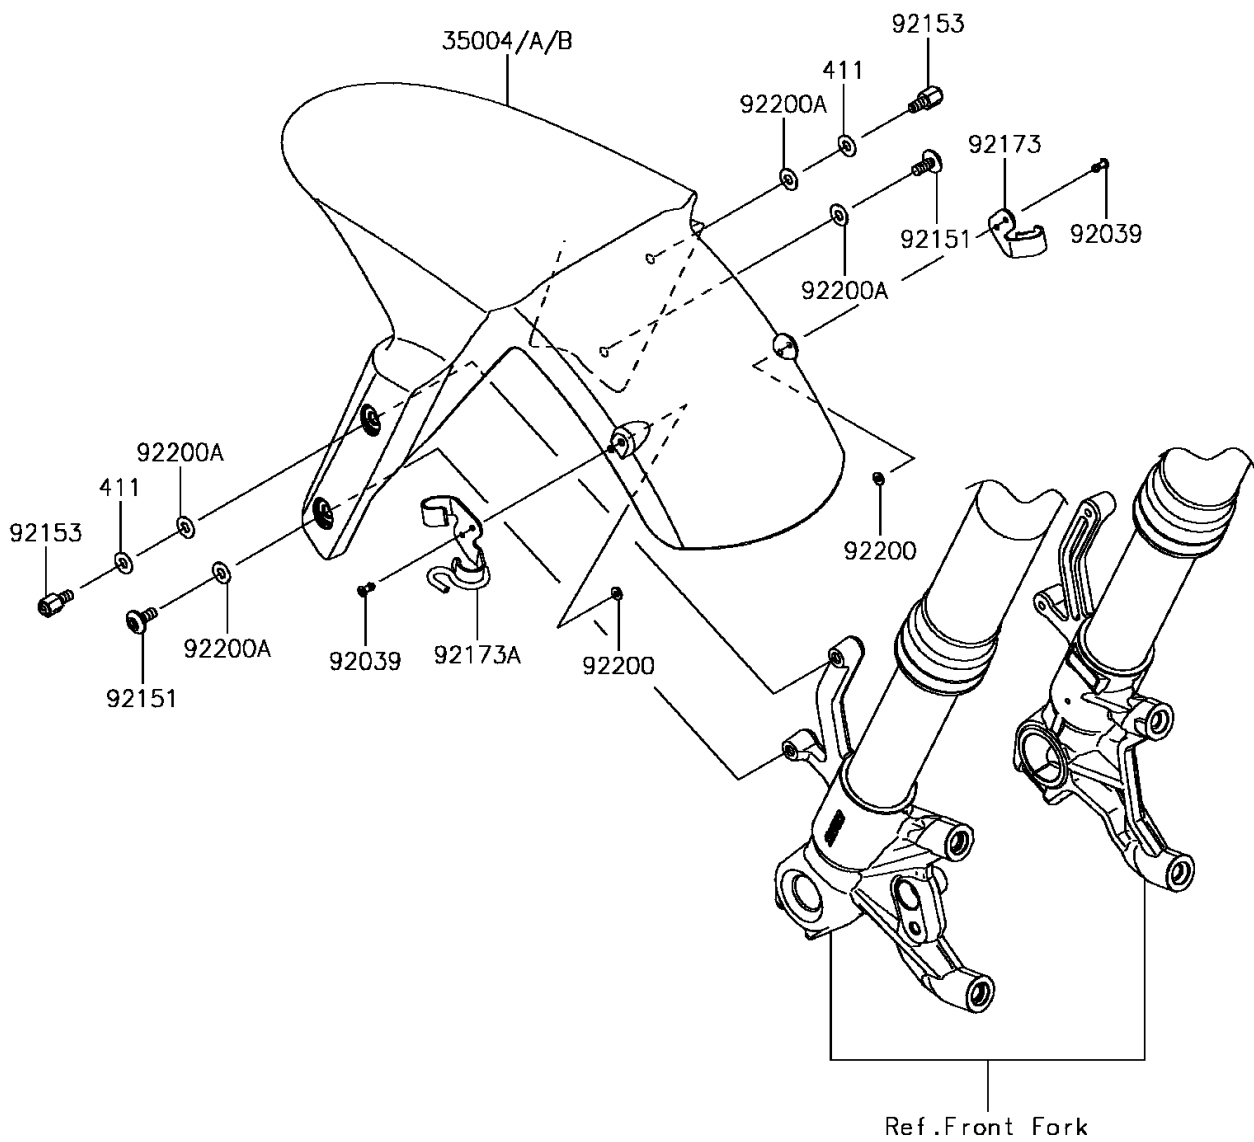

2016 Ninja ZX-6R

PARTS DIAGRAM

Front Fender(s)

F2171

2016 Ninja ZX-6R

PARTS LIST

Front Fender(s)

Kawasaki

Let the Good Times Roll®

ITEM NAME	PART NUMBER	QUANTITY
FENDER-FRONT,M.M.C.GRAY (Ref # 35004)	35004-0310-51B	1
FENDER-FRONT,L.GREEN (Ref # 35004B)	35004-0310-777	1
RIVET (Ref # 92039)	92039-1231	4
BOLT,SOCKET,6X14 (Ref # 92151)	92151-1654	2
BOLT,6MM (Ref # 92153)	92153-0335	2
CLAMP,FR FENDER,RH (Ref # 92173)	92173-0984	1
CLAMP,FR FENDER,LH (Ref # 92173A)	92173-1065	1
WASHER,3.5X8X1 (Ref # 92200)	92200-1251	4
WASHER,6.5X14X1 (Ref # 92200A)	92200-1388	4
WASHER-PLAIN,6MM (Ref # 411)	411AB0600	2