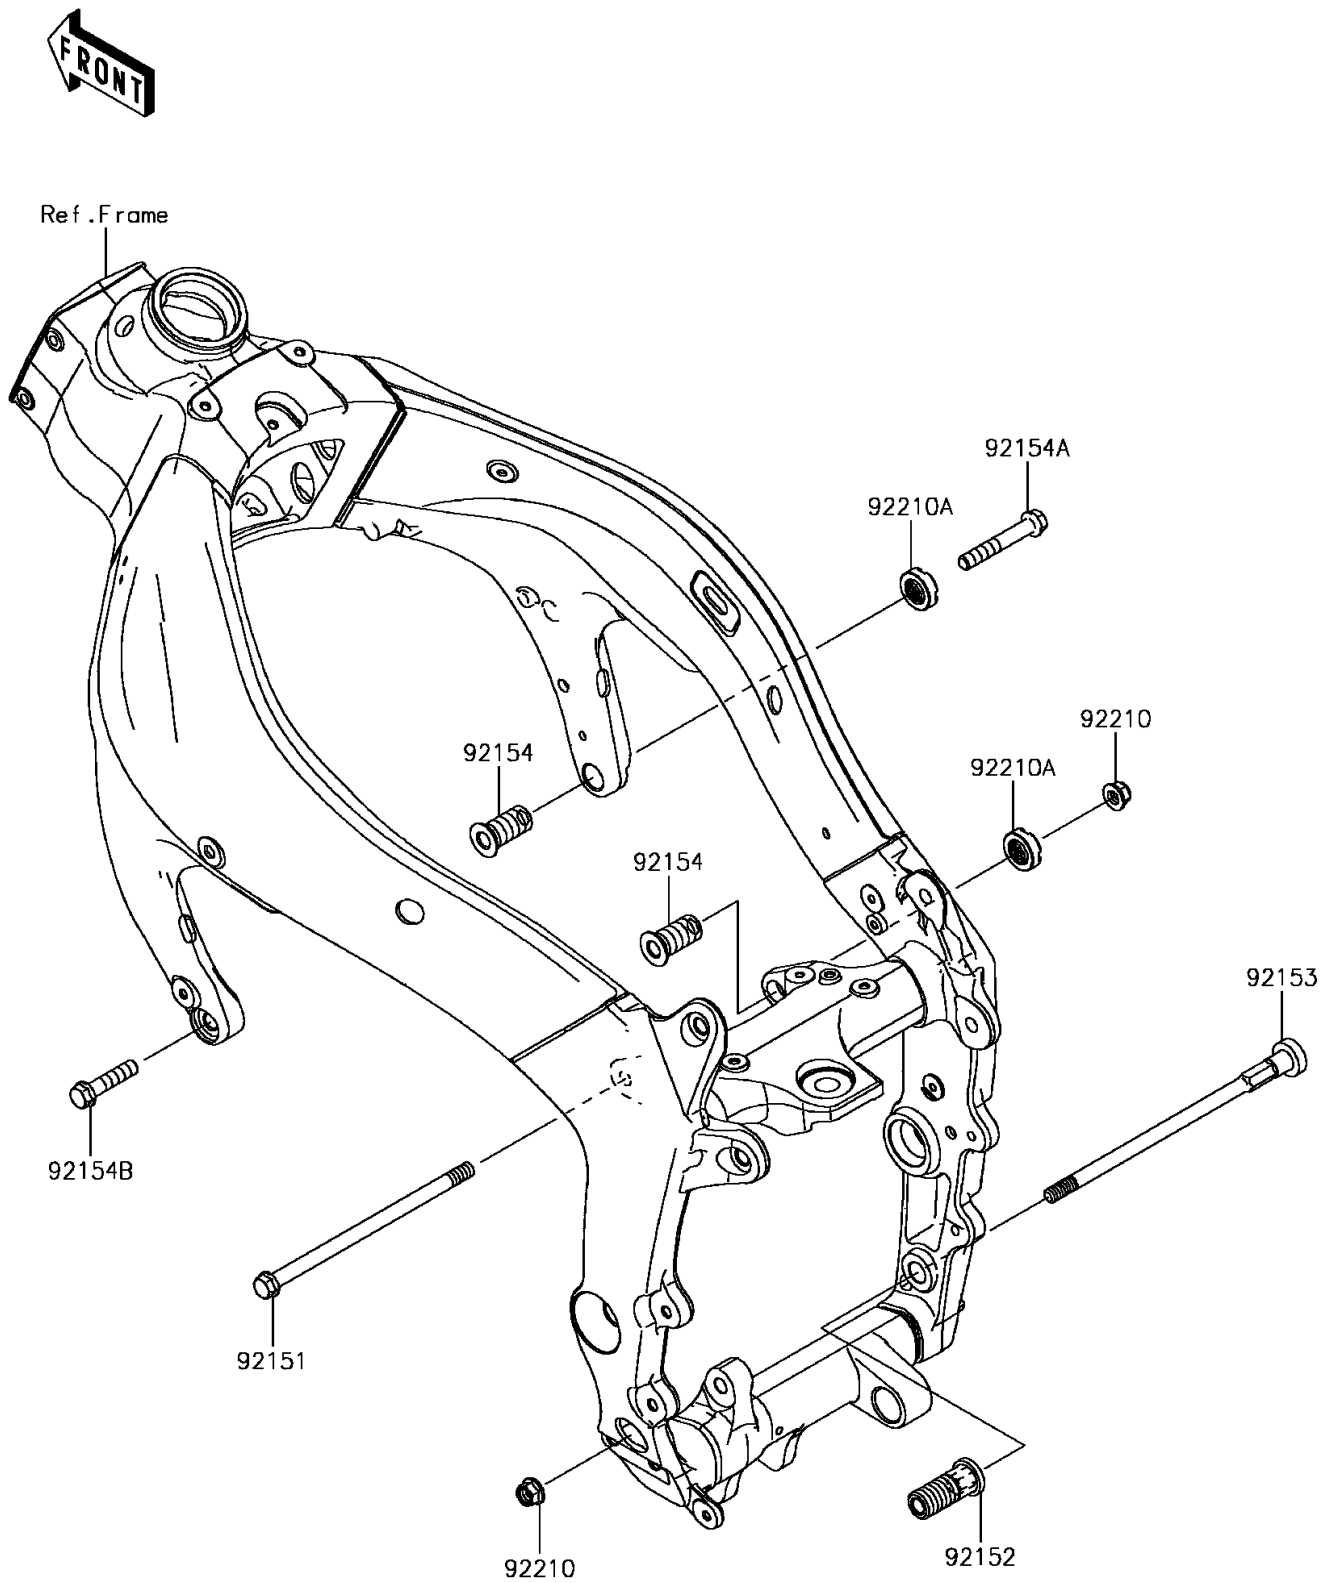

2016 Ninja ZX-6R

PARTS DIAGRAM

Engine Mount

Kawasaki

Let the Good Times Roll®

F2122

2016 Ninja ZX-6R

PARTS LIST

Engine Mount

ITEM NAME

PART NUMBER

QUANTITY
