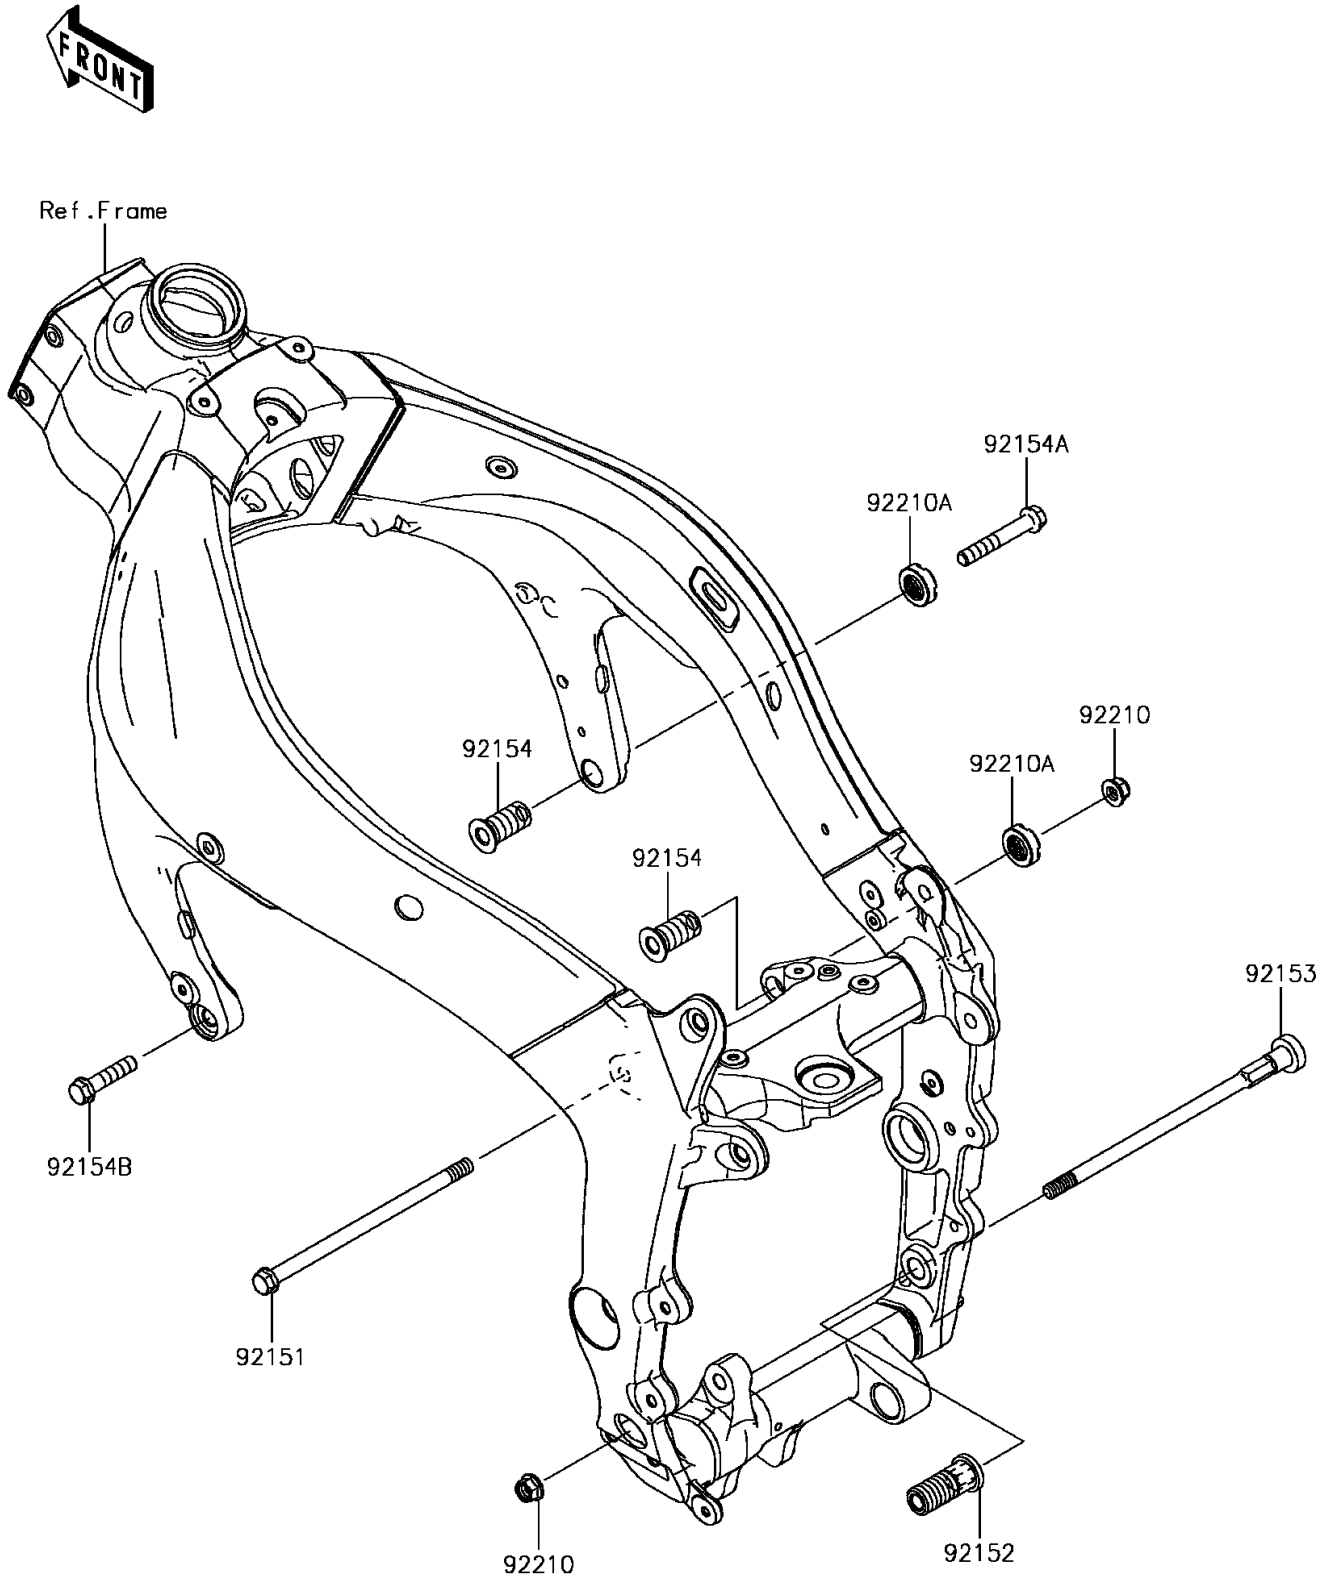

## PARTS DIAGRAM

### Engine Mount

F2122

## PARTS LIST

### Engine Mount

ITEM NAME	PART NUMBER	QUANTITY
BOLT,FLANGED,10X190 (Ref # 92151)	92151-1915	1
COLLAR,ENGINE MOUNT (Ref # 92152)	92152-0076	1
BOLT,SOCKET,10X227 (Ref # 92153)	92153-1328	1
BOLT,ENGINE MOUNT,18MM (Ref # 92154)	92154-0249	2
BOLT,FLANGED,10X65 (Ref # 92154A)	92154-0312	1
BOLT,FLANGED,10X40 (Ref # 92154B)	92154-0313	1
NUT,LOCK,FLANGED,10MM (Ref # 92210)	92210-1139	2
NUT,18MM (Ref # 92210A)	92210-1203	2