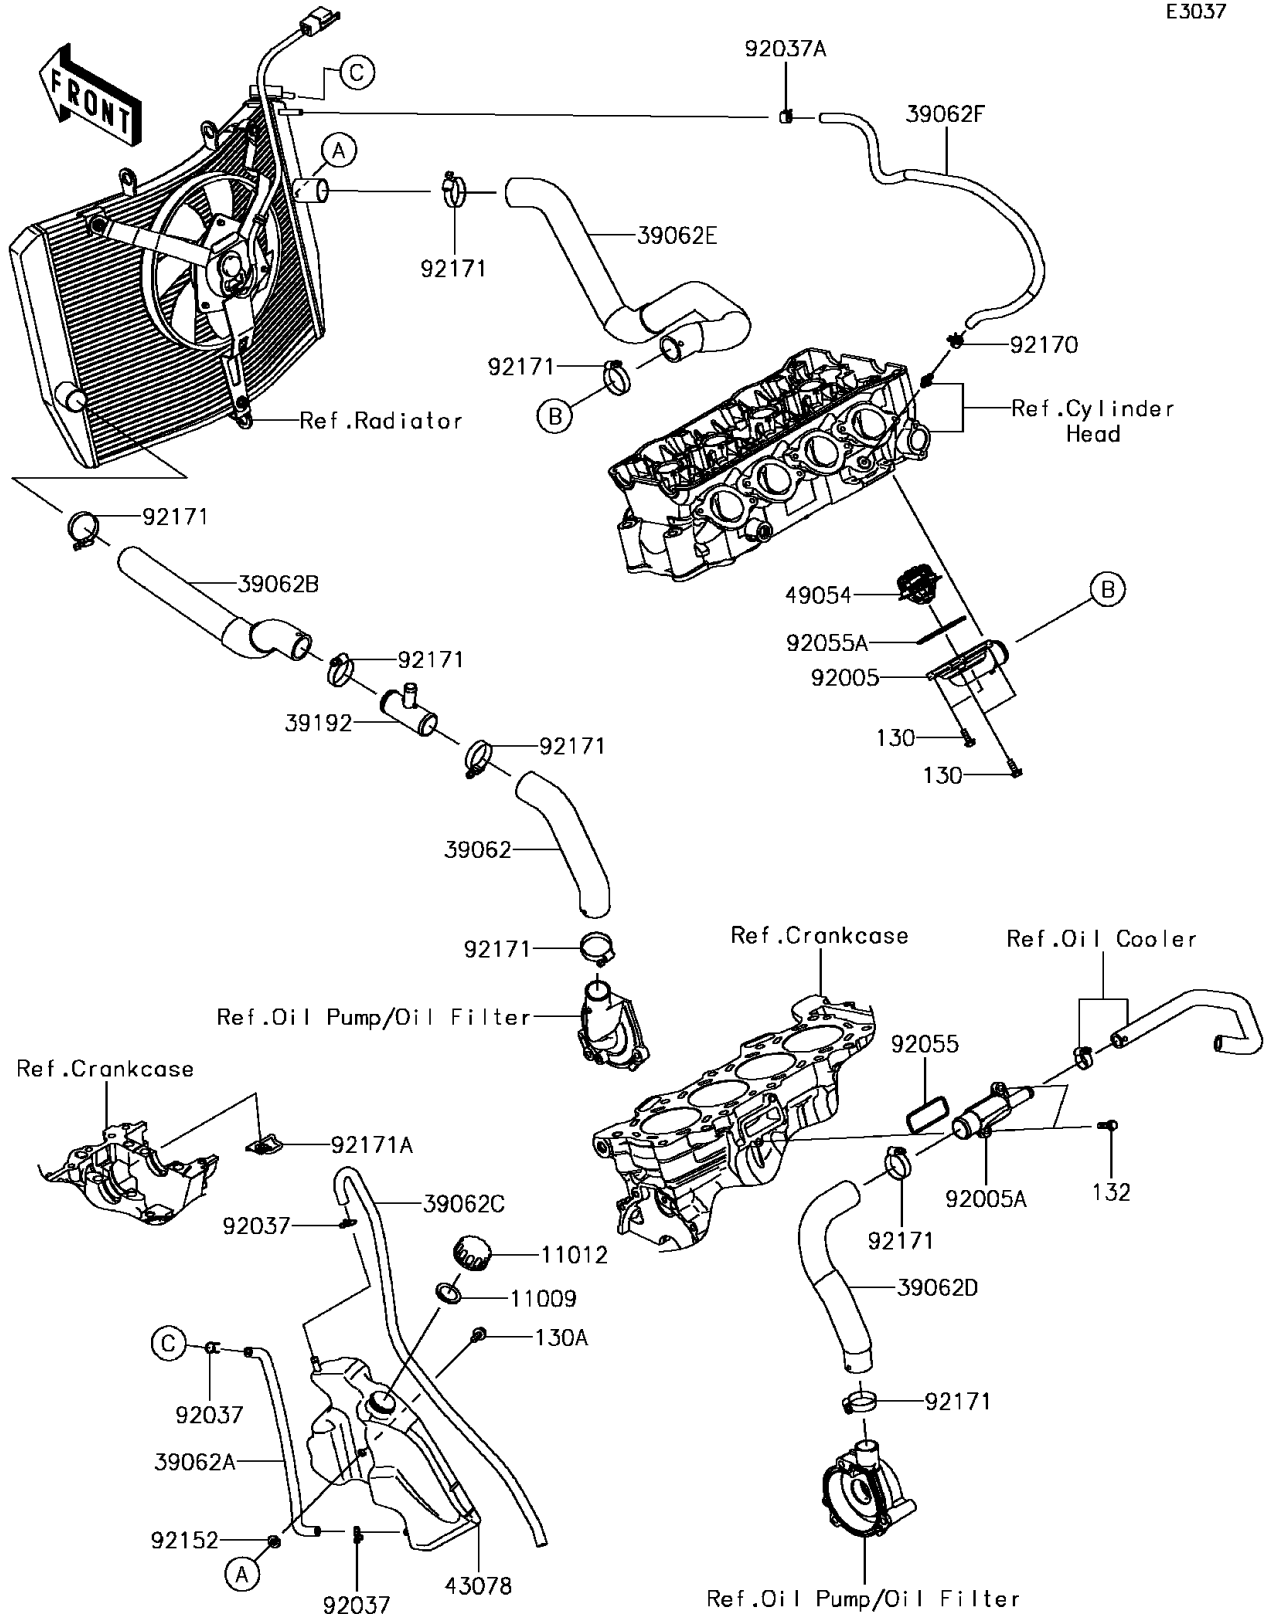

2016 Ninja ZX-6R

PARTS DIAGRAM

Water Pipe

E3037

2016 Ninja ZX-6R

PARTS LIST

Water Pipe

ITEM NAME

PART NUMBER

QUANTITY
