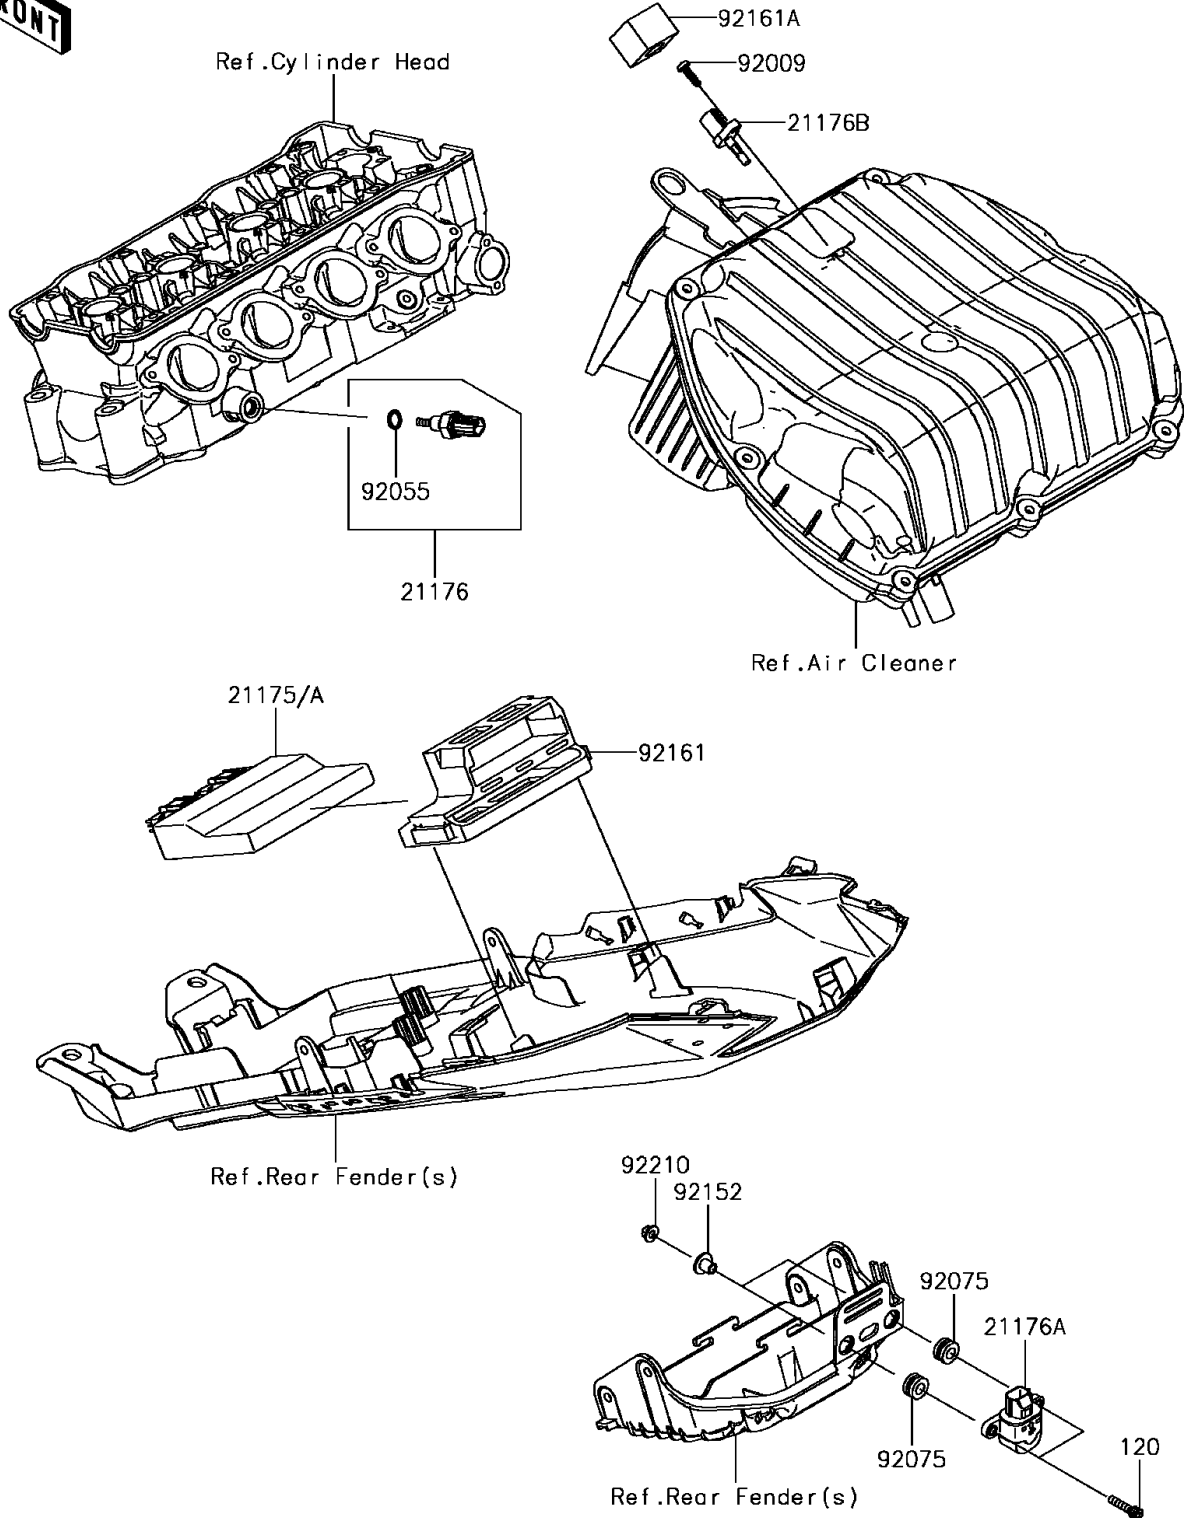

2016 Ninja ZX-6R

PARTS DIAGRAM

Fuel Injection

E1530

2016 Ninja ZX-6R

PARTS LIST

Fuel Injection

ITEM NAME

PART NUMBER

QUANTITY
