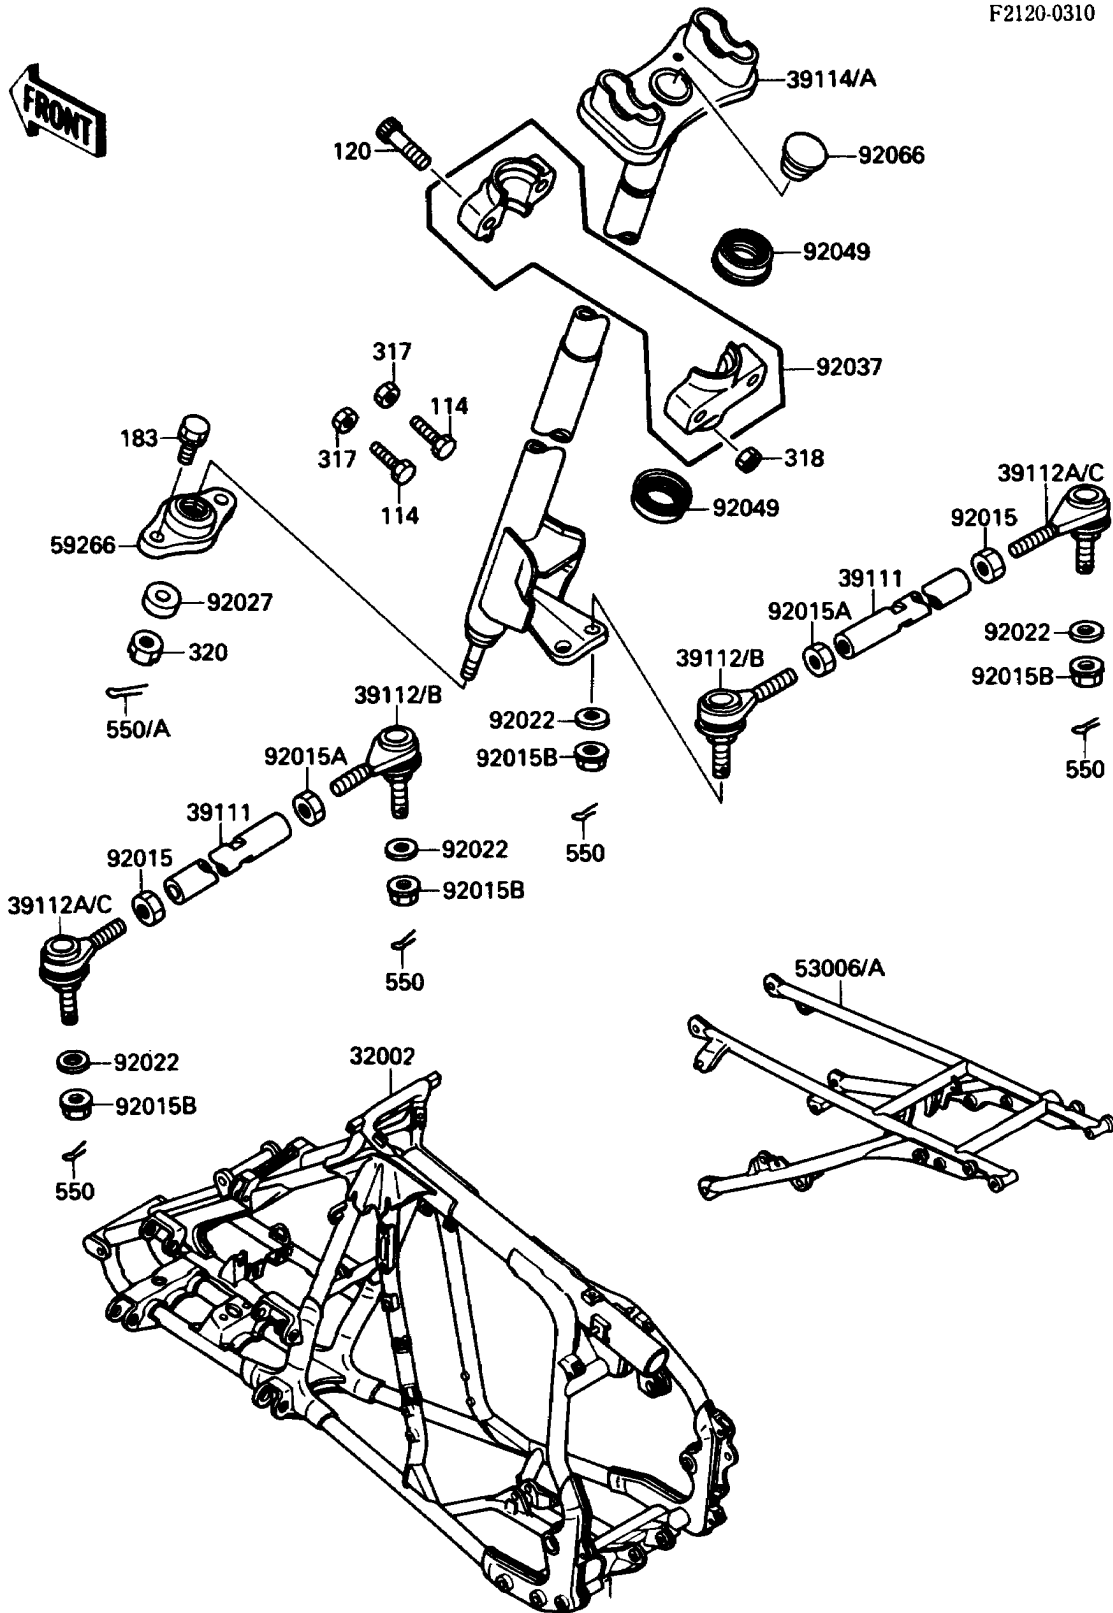

1987 Tecate 4

PARTS DIAGRAM

Frame

F2120-0310

1987 Tecate 4

PARTS LIST

Frame

Kawasaki

Let the Good Times Roll®

ITEM NAME

PART NUMBER

QUANTITY
