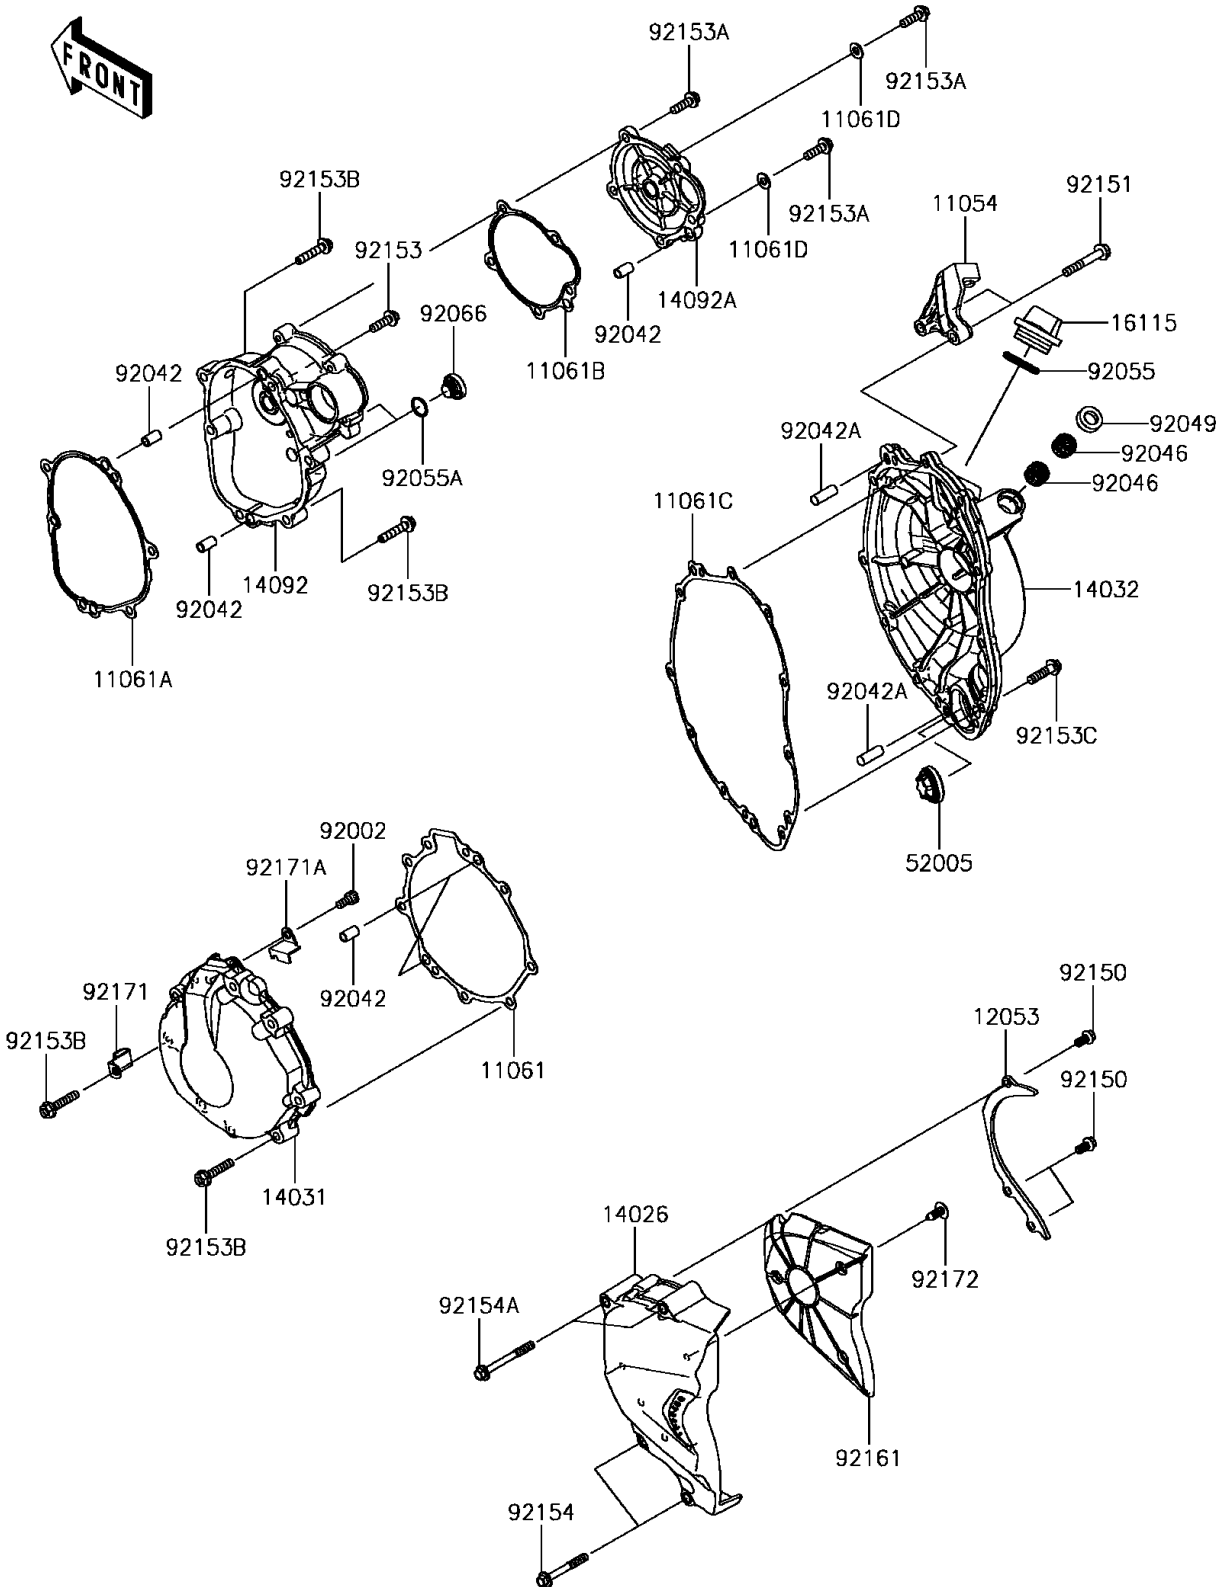

2017 Ninja ZX-6R

PARTS DIAGRAM

Engine Cover(s)

E1431

2017 Ninja ZX-6R

PARTS LIST

Engine Cover(s)

ITEM NAME

PART NUMBER

QUANTITY
