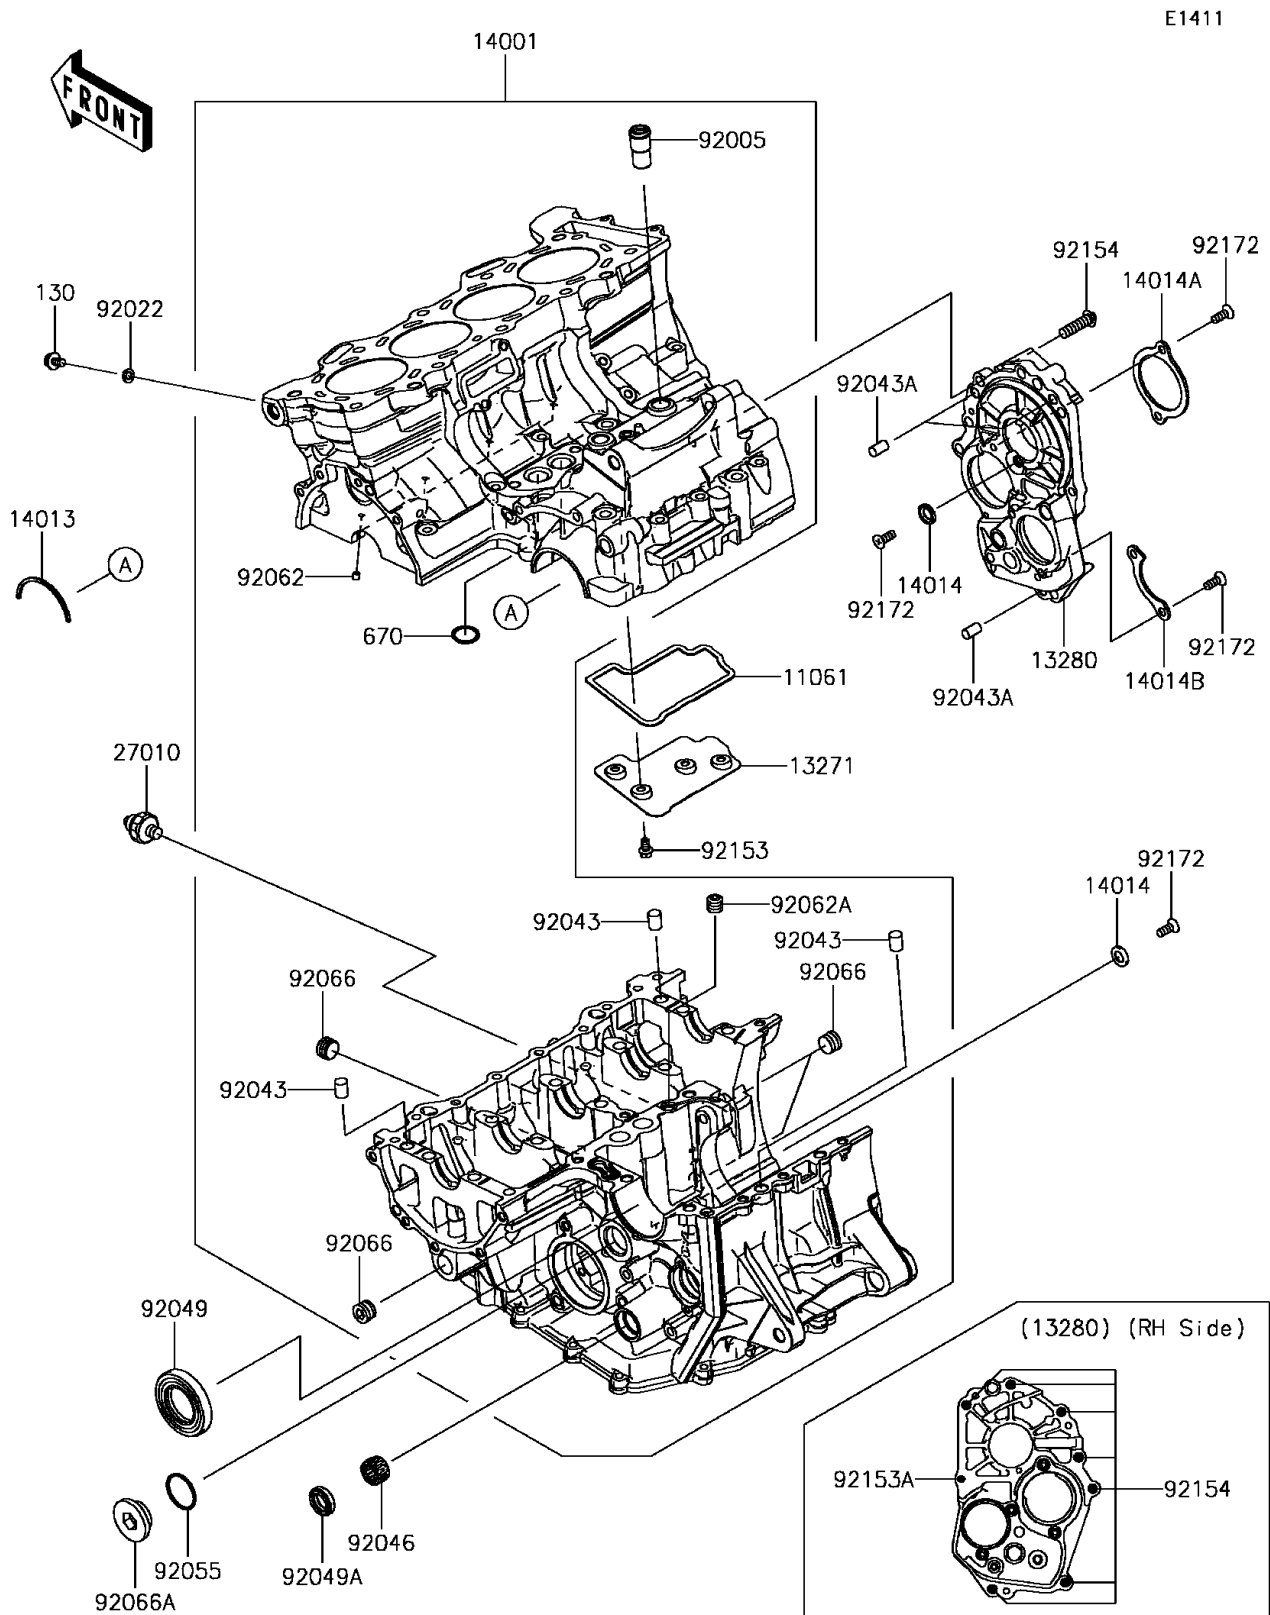

2016 Ninja ZX-6R

PARTS DIAGRAM

Crankcase

2016 Ninja ZX-6R

PARTS LIST

Crankcase

ITEM NAME	PART NUMBER	QUANTITY
GASKET,BREATHER ROOM (Ref # 11061)	11061-0291	1
PLATE,BREATHER ROOM (Ref # 13271)	13271-0795	1
HOLDER,TRANSMISSION (Ref # 13280)	13280-0305	1
SET-CRANKCASE (Ref # 14001)	14001-0611	1
RING-POSITION (Ref # 14013)	14013-1051	1
PLATE-POSITION,9.5X17X2.3 (Ref # 14014)	14014-0019	2
PLATE-POSITION (Ref # 14014A)	14014-0029	1
PLATE-POSITION (Ref # 14014B)	14014-0030	1
SWITCH,OIL PRESSURE (Ref # 27010)	27010-1313	1
FITTING,BREATHER (Ref # 92005)	92005-1238	1
WASHER,6.2X11X1 (Ref # 92022)	92022-304	1
PIN,10X14 (Ref # 92043)	92043-1506	3
PIN,8X14 (Ref # 92043A)	92043-1567	3
BEARING-NEEDLE,HK1412FM (Ref # 92046)	92046-0043	1
SEAL-OIL,TC32578 (Ref # 92049)	92049-1474	1
SEAL-OIL,TC14245 (Ref # 92049A)	92049-1520	1
RING-O,27.7X2.4 (Ref # 92055)	92055-091	1
NOZZLE (Ref # 92062)	92062-0019	4
NOZZLE (Ref # 92062A)	92062-1056	1
PLUG,PT3/8X10 (Ref # 92066)	92066-0003	4
PLUG,25X8 (Ref # 92066A)	92066-1161	1
BOLT,6X10 (Ref # 92153)	92153-0381	4
BOLT,TORX,6X25 (Ref # 92153A)	92153-1640	1
BOLT,TORX,8X28 (Ref # 92154)	92154-0415	7
SCREW,6X16 (Ref # 92172)	92172-0090	6
BOLT-FLANGED,6X10 (Ref # 130)	130BD0610	1
O RING,18MM (Ref # 670)	670D2018	2